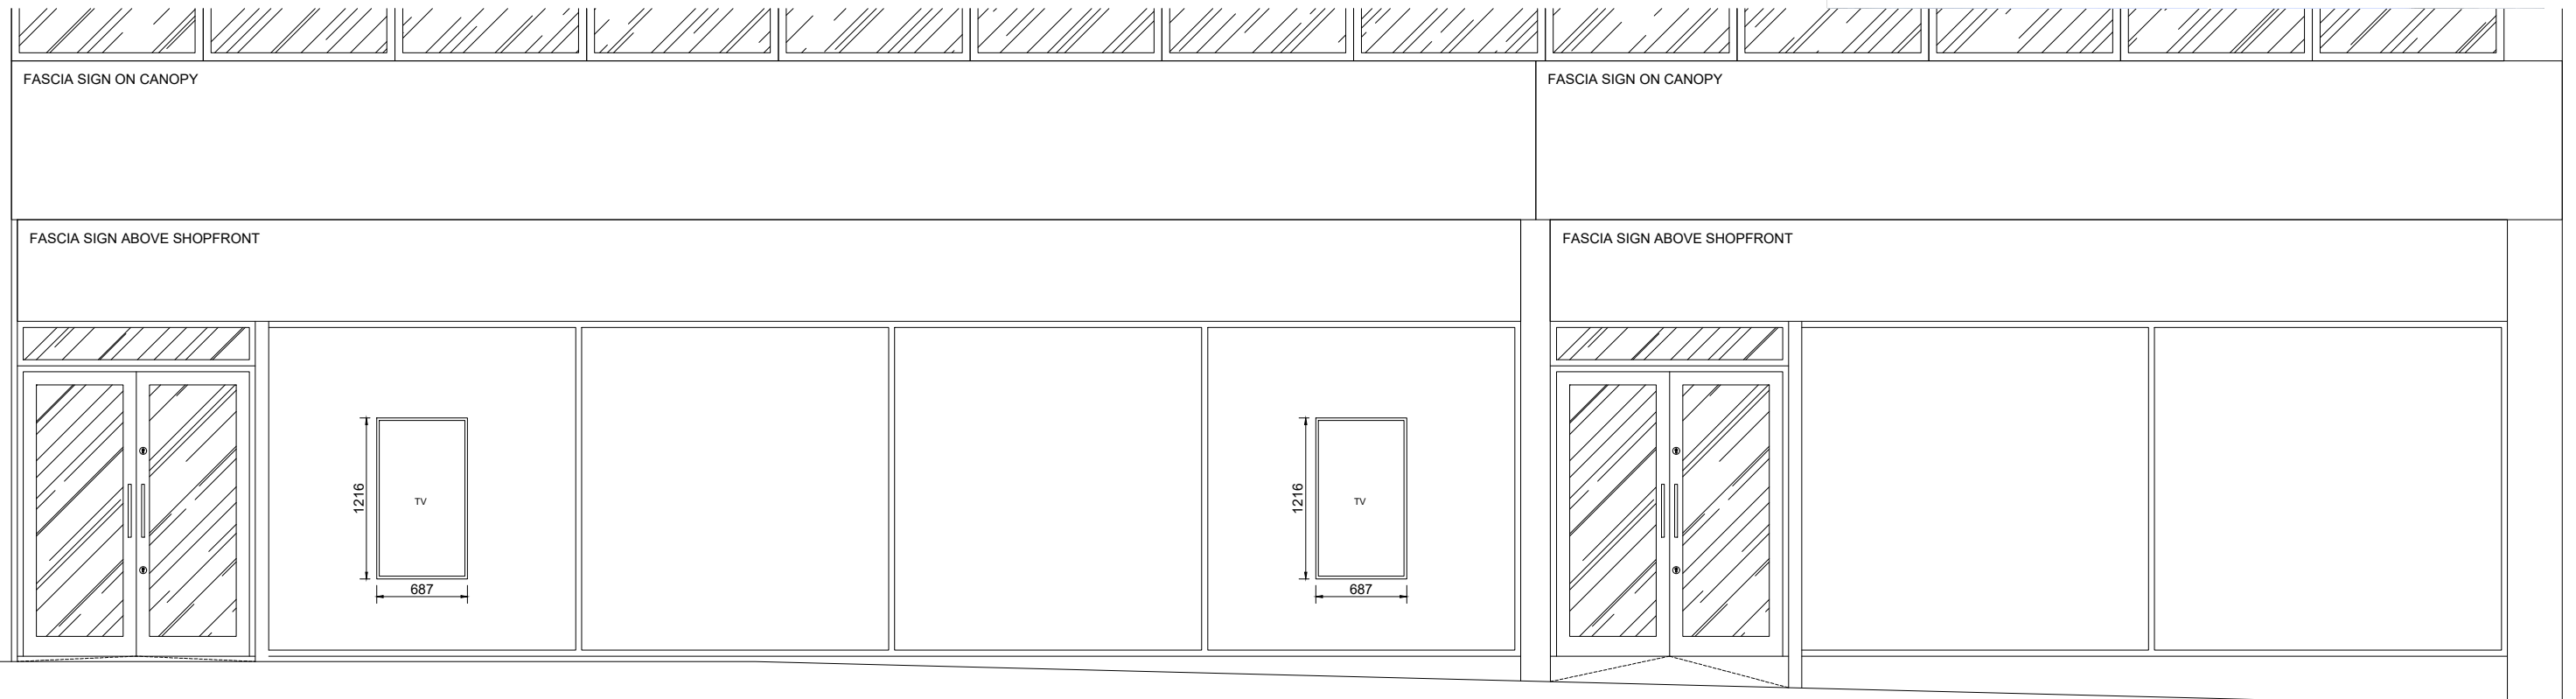

EXAMPLE TV

PROPOSED SHOPFRONT ELEVATION

PROPOSED

REVISIONS
REV 00:

FIT OUT TYPE
CONCEPT 2

PROJECT
MERKUR SLOTS
(PART GROUND FLOOR)
15-19 PEEL STREET
BARNSELEY
S70 2RA

DESCRIPTION
PROPOSED SHOPFRONT DETAIL

REFERENCE DRAWINGS