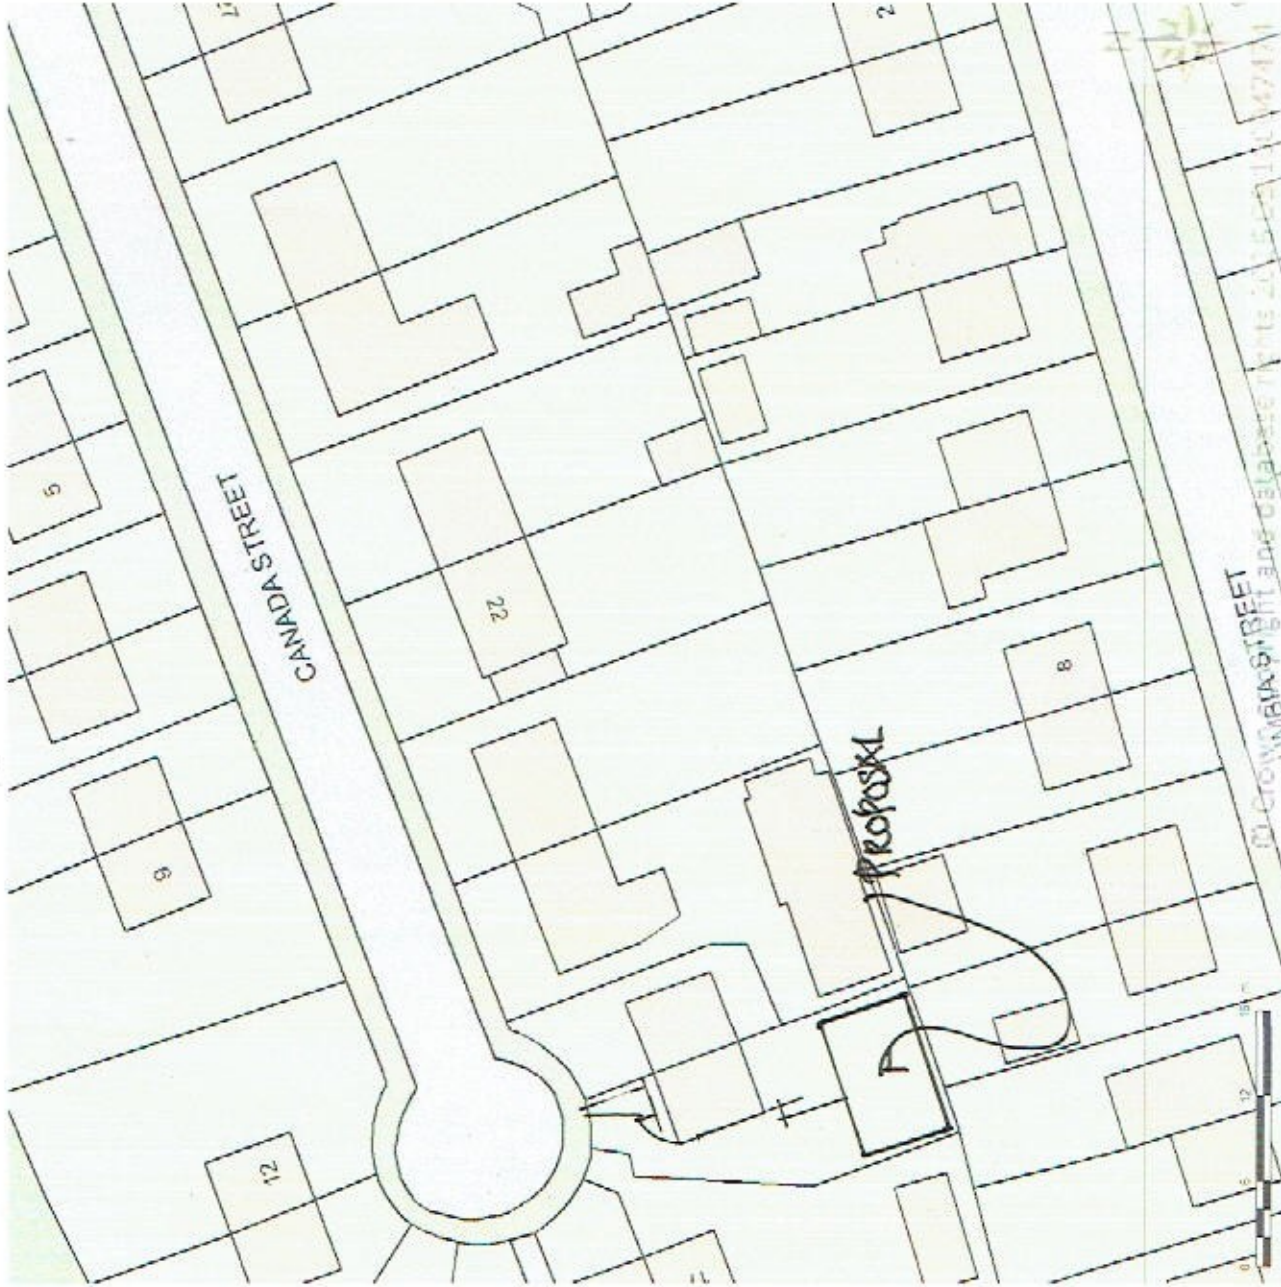

Streetwise

SITE LOCATION PLAN
AREA 2 HA
SCALE 1:1250 on A4
CENTRE COORDINATES: 434451, 405335

Supplied by Streetwise Maps Ltd
www.streetwise.net
Licence No: 100047474
28/01/2026 17:16

Streetwise

BLOCK/SITE PLAN
AREA 90m x 90m
SCALE 1:500 on A4
CENTRE COORDINATES: 434451, 405335