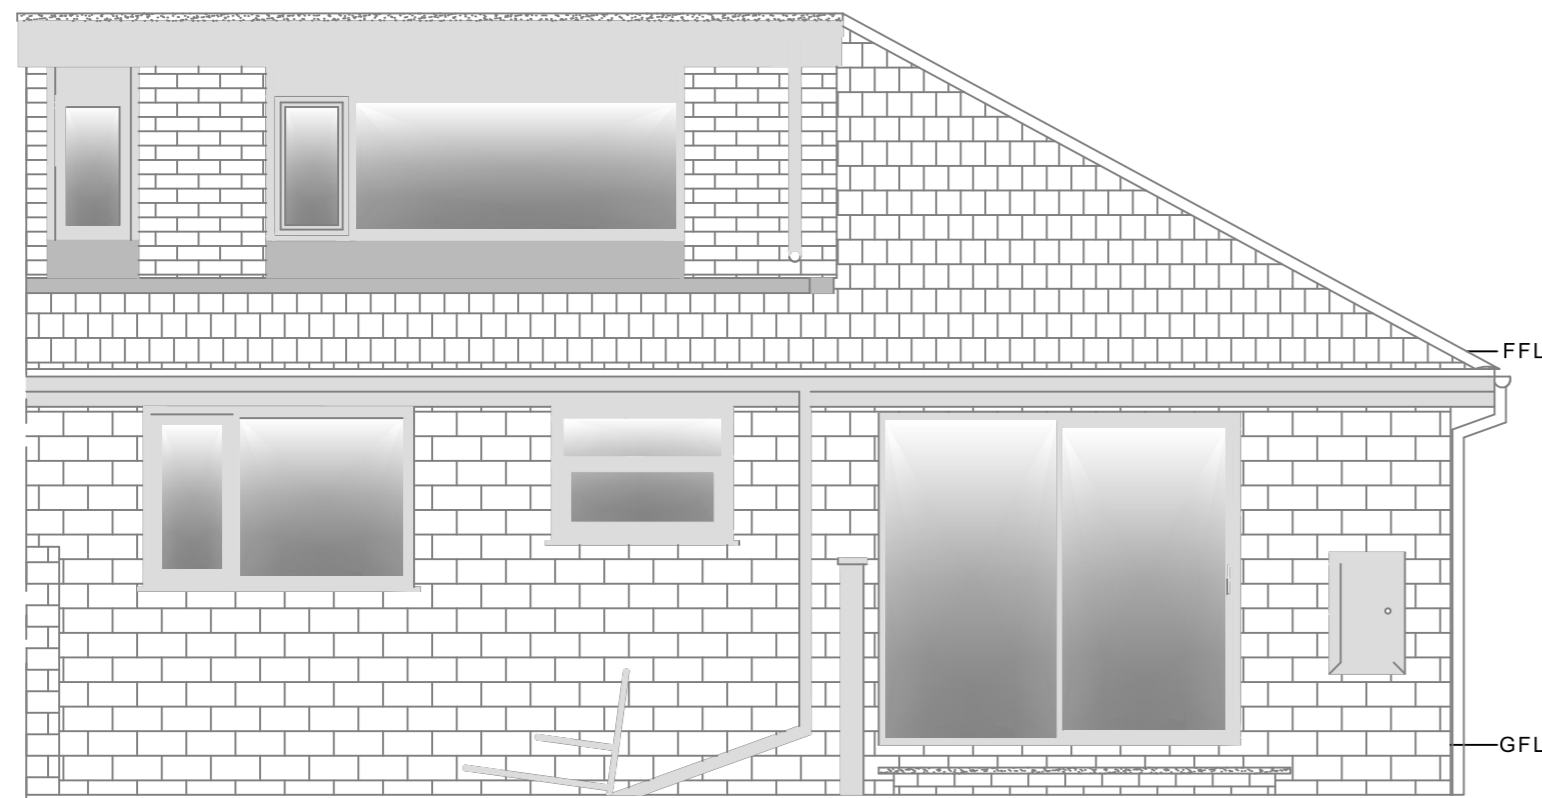

**Existing Front  
Elevation** Scale 1:50

**Proposed Front  
Elevation** Scale 1:50

**Existing Rear  
Elevation** Scale 1:50

**Proposed Rear  
Elevation** Scale 1:50

Rev.	Date	Revision Details

Pole Star Property Services Ltd  
5 Long Meadows, Everton,  
Doncaster, DN10 5BL  
Tel: 07551050402  
e-mail: info@polestarpropertyservices.co.uk  
www.polestarpropertyservices.co.uk

<b>Client:</b> Mrs Janet Wild
<b>Project:</b> 48 Lynwood Drive, Carlton, Barnsley
<b>Title:</b> Existing & Proposed Front & Rear Elevations

<b>Scale:</b> 1:50 @ A2
<b>Date:</b> September 2017
<b>Drawn:</b> C.Mason
<b>Dwg No:</b> 117 - 02