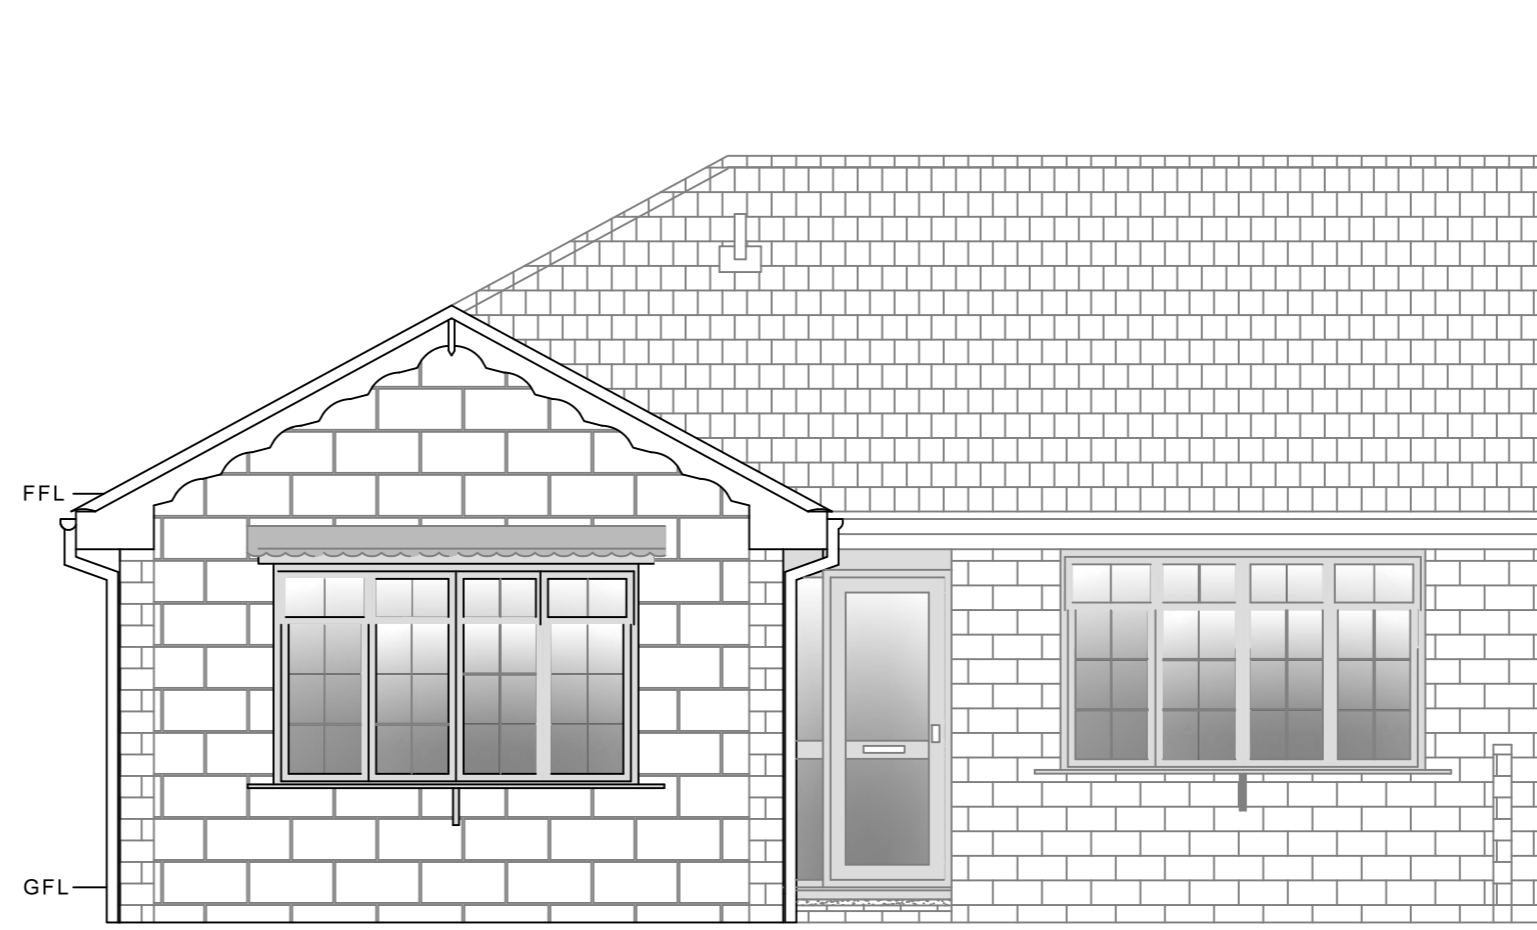

**Existing Front  
Elevation** Scale 1:50

**Proposed Front  
Elevation** Scale 1:50

**Existing Rear  
Elevation** Scale 1:50

**Proposed Rear  
Elevation** Scale 1:50

Rev.	Date	Revision Details

Pole Star Property Services Ltd  
5 Long Meadows, Everton,  
Doncaster, DN10 5BL  
Tel: 07551050402  
e-mail: info@polestarpropertyservices.co.uk  
www.polestarpropertyservices.co.uk

<b>Client:</b> Mrs Janet Wild
<b>Project:</b> 48 Lynwood Drive, Carlton, Barnsley
<b>Title:</b> Existing & Proposed Front & Rear Elevations

<b>Scale:</b> 1:50 @ A2
<b>Date:</b> September 2017
<b>Drawn:</b> C.Mason
<b>Dwg No:</b> 117 - 02