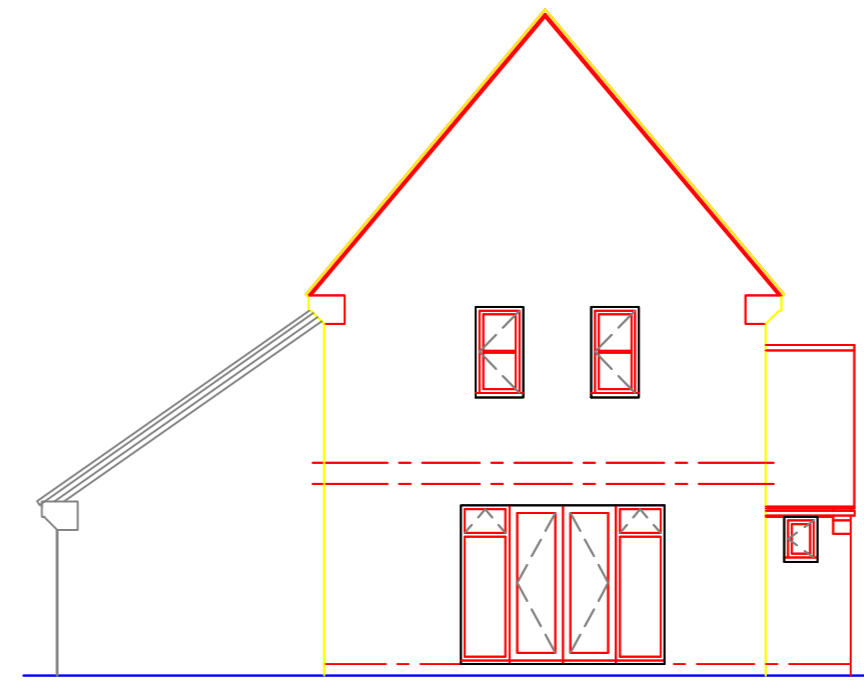

**FRONT ELEVATION
WITH GARAGE**

**REAR ELEVATION
WITH GARAGE**

**SIDE ELEVATION
WITH GARAGE**

**SIDE ELEVATION
WITH GARAGE**

**FRONT ELEVATION
WITHOUT GARAGE**

**REAR ELEVATION
WITHOUT GARAGE**

**SIDE ELEVATION
WITHOUT GARAGE**

**SIDE ELEVATION
WITHOUT GARAGE**

REV B 15-03-16 GARAGE ENLARGED
 REV A 11-02-16 GARAGE ADDED
 Revision:
 Scale: 1:100 @A3
 Date: JAN 2016
 Drawn by:
 Project: DEVELOPMENT AT
 NEWSOME AVE
 WOMBWELL
 Title:
 Type C
 ELEVATIONS
 Drg No :15-126-C3 Rev :B