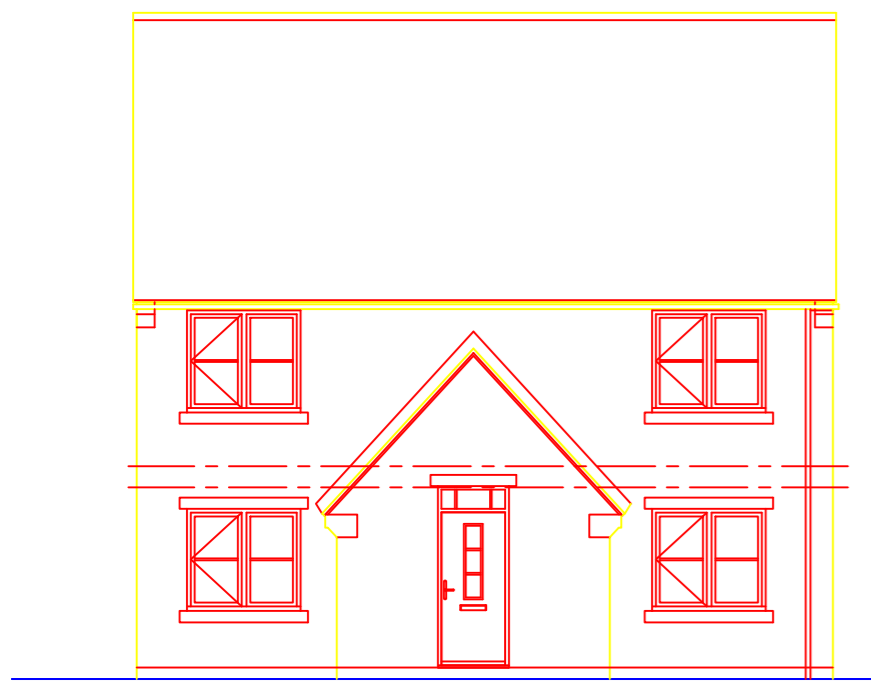

**FRONT ELEVATION
WITH GARAGE**

**REAR ELEVATION
WITH GARAGE**

**SIDE ELEVATION
WITH GARAGE**

**SIDE ELEVATION
WITH GARAGE**

**FRONT ELEVATION
WITHOUT GARAGE**

**REAR ELEVATION
WITHOUT GARAGE**

**SIDE ELEVATION
WITHOUT GARAGE**

**SIDE ELEVATION
WITHOUT GARAGE**

REV B 15-03-16 GARAGE ENLARGED
 REV A 11-02-16 GARAGE ADDED
 Revision:
 Scale: 1:100 @A3
 Date: JAN 2016
 Drawn by:
 Project: DEVELOPMENT AT
 NEWSOME AVE
 WOMBWELL
 Title:
 Type C
 ELEVATIONS
 Drg No :15-126-C3 Rev :B