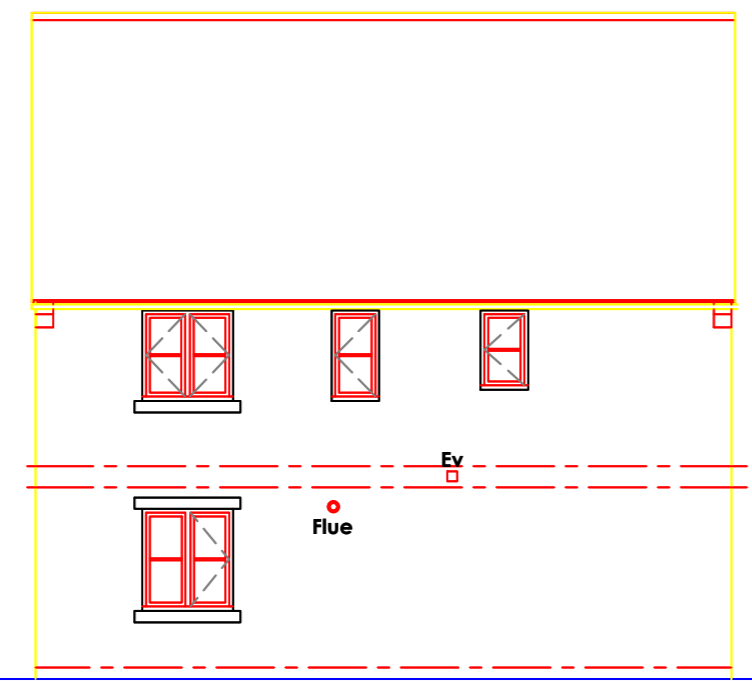

**FRONT ELEVATION
WITH GARAGE**

**REAR ELEVATION
WITH GARAGE**

**SIDE ELEVATION
WITH GARAGE**

**SIDE ELEVATION
WITH GARAGE**

**FRONT ELEVATION
WITHOUT GARAGE**

**REAR ELEVATION
WITHOUT GARAGE**

**SIDE ELEVATION
WITHOUT GARAGE**

**SIDE ELEVATION
WITHOUT GARAGE**

REV B 15-03-16 GARAGE ENLARGED
 REV A 11-02-16 GARAGE ADDED
 Revision:
 Scale: 1:100 @A3
 Date: JAN 2016
 Drawn by:
 Project: DEVELOPMENT AT
 NEWSOME AVE
 WOMBWELL
 Title:
 Type C
 ELEVATIONS
 Drg No :15-126-C3 Rev :B