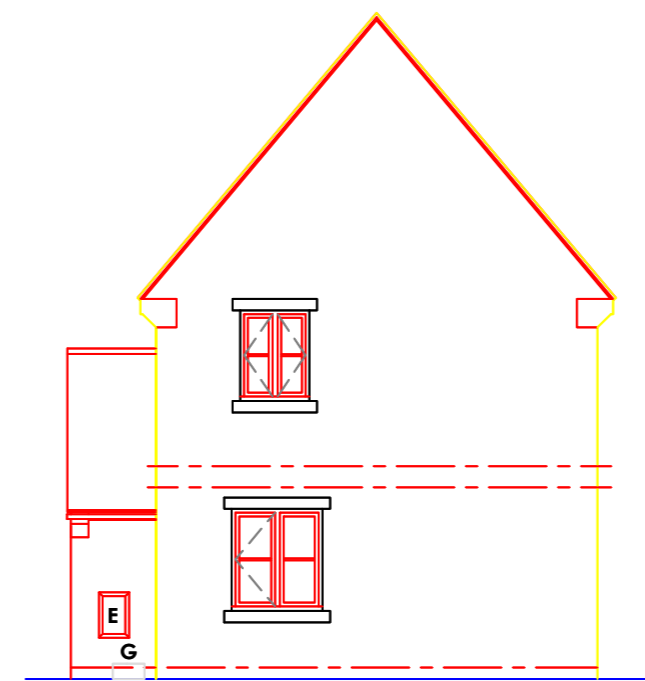

**FRONT ELEVATION
WITH GARAGE**

**REAR ELEVATION
WITH GARAGE**

**SIDE ELEVATION
WITH GARAGE**

**SIDE ELEVATION
WITH GARAGE**

**FRONT ELEVATION
WITHOUT GARAGE**

**REAR ELEVATION
WITHOUT GARAGE**

**SIDE ELEVATION
WITHOUT GARAGE**

**SIDE ELEVATION
WITHOUT GARAGE**

REV B 15-03-16 GARAGE ENLARGED
 REV A 11-02-16 GARAGE ADDED
 Revision:
 Scale: 1:100 @A3
 Date: JAN 2016
 Drawn by:
 Project: DEVELOPMENT AT
 NEWSOME AVE
 WOMBWELL
 Title:
 Type C
 ELEVATIONS
 Drg No :15-126-C3 Rev :B