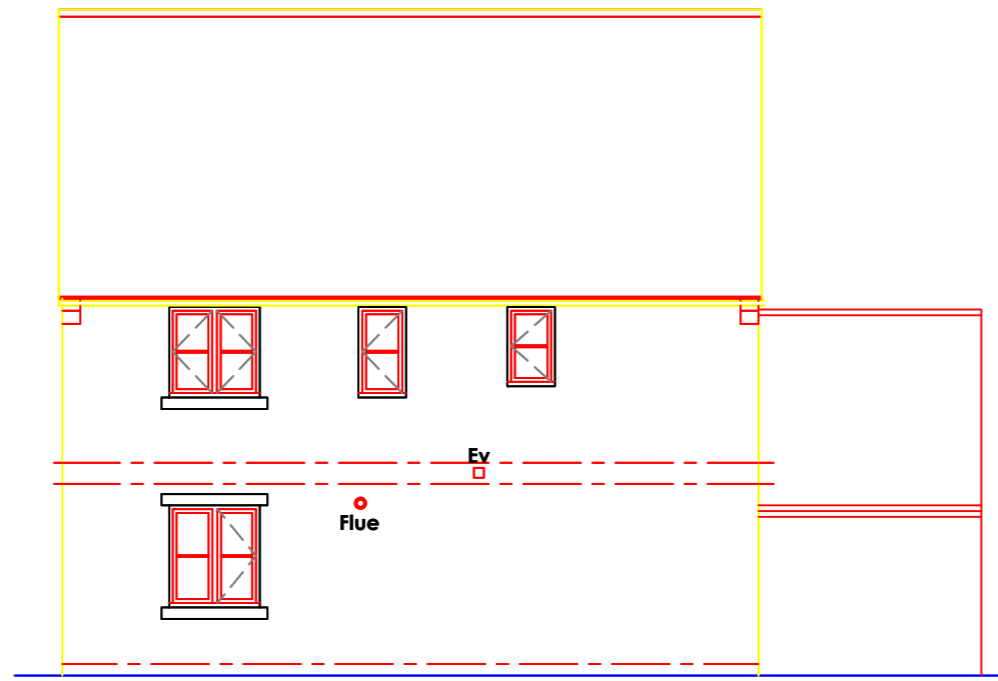

**FRONT ELEVATION
WITH GARAGE**

**REAR ELEVATION
WITH GARAGE**

**SIDE ELEVATION
WITH GARAGE**

**SIDE ELEVATION
WITH GARAGE**

**FRONT ELEVATION
WITHOUT GARAGE**

**REAR ELEVATION
WITHOUT GARAGE**

**SIDE ELEVATION
WITHOUT GARAGE**

**SIDE ELEVATION
WITHOUT GARAGE**

REV B 15-03-16 GARAGE ENLARGED
 REV A 11-02-16 GARAGE ADDED
 Revision:
 Scale: 1:100 @A3
 Date: JAN 2016
 Drawn by:
 Project: DEVELOPMENT AT
 NEWSOME AVE
 WOMBWELL
 Title:
 Type C
 ELEVATIONS
 Drg No :15-126-C3 Rev :B