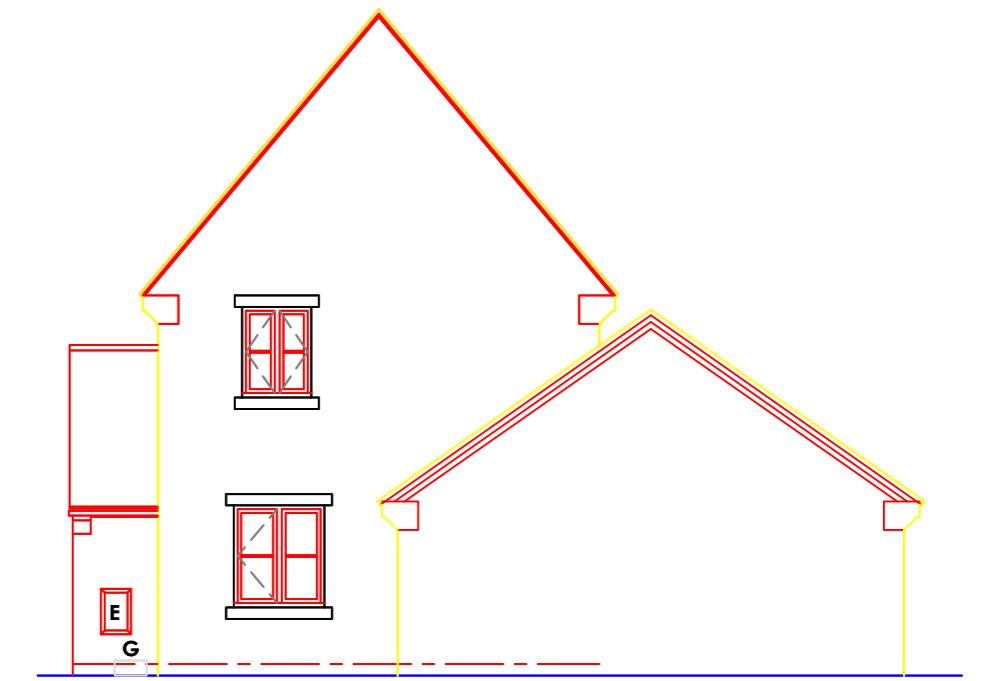

**FRONT ELEVATION
WITH GARAGE**

**REAR ELEVATION
WITH GARAGE**

**SIDE ELEVATION
WITH GARAGE**

**SIDE ELEVATION
WITH GARAGE**

**FRONT ELEVATION
WITHOUT GARAGE**

**REAR ELEVATION
WITHOUT GARAGE**

**SIDE ELEVATION
WITHOUT GARAGE**

**SIDE ELEVATION
WITHOUT GARAGE**

REV B 15-03-16 GARAGE ENLARGED
 REV A 11-02-16 GARAGE ADDED
 Revision:
 Scale: 1:100 @A3
 Date: JAN 2016
 Drawn by:
 Project: DEVELOPMENT AT
 NEWSOME AVE
 WOMBWELL
 Title:
 Type C
 ELEVATIONS
 Drg No :15-126-C3 Rev :B