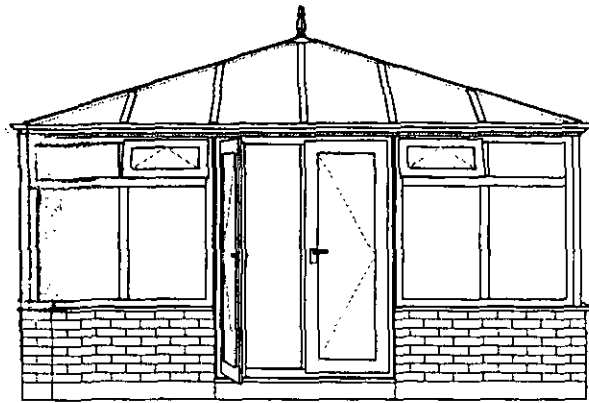

3800

3296

1700

600

1700

600

4000

ORCHID INSTALLATIONS LTD
81 WATH ROAD
WOMBWELL
BARNLEY
SOUTH YORKSHIRE
S73 0SG
TEL: 0844 800 8995

QUOTE NO: QT151178
REF: COLIN

FRAME DETAILS: -
Matrix System; ELITE SPECTUS; 70MM
Frame Height; 2100mm
Dwarf Wall; 600mm
Transom Drop; 400MM
Outer Frame; 60mm
External Colour; White
Internal Colour; White
Sash Type; Sculp
Bead; Ovolo
Cill; 150mm REINFORCED
Handle Colour; White
Locking; Espag
Door Outer; 80mm
Door Threshold; Std
Door Locking; Double Handle Locking
Master Door; AS SHOWN
Open; AS SHOWN
Glazing Material; Clear Tuf K 28mm
Spacer Colour; SILVER (PLEASE CONFIRM)
Bevel / Lead / Geo; NONE
Frame Coupler; 25mm window widget

ROOF DETAILS: -
Glazing Material; 24mm Activ Blue Glass
Reinforcement; Steel
Wall Ridge; NONE
Tie Bar; 1
Finial; CLASSIC
Cresting; CLASSIC
Eaves Beam Cladding; STANDARD
Box Gutter; NONE
Gallows Brackets Included; NO
Roof Vents; NONE

ORCHID INSTALLATIONS LTD
81 WATH ROAD
WOMBWELL
BARNLEY
SOUTH YORKSHIRE
S73 0SG
TEL: 0844 800 8995

QUOTE NO: QT151178
REF: COLIN

ALL MEASUREMENTS ARE INTERNAL FRAME
ALL VIEWS ARE EXTERNAL
PLEASE CHECK AND SIGN SHEET ON ORDER
CLEARLY MARK ALL DOWNPIPE POSITIONS
ALL HEIGHTS SHOWN ARE TO EXTERNAL
RIDGE CAPPINGS AND DO NOT INCLUDE CRESTINGS
QUOTE BASED ON CONSERVATORY BEING SQUARE
EXTRA CHARGE MAY BE INCURRED IF BASE
IS FOUND TO BE OUT OF SQUARE ON ORDER

****PRICE QUOTED DOES NOT INCLUDE SITE DELIVERY****
THIS PRICE IS VALID FOR ONE MONTH

SIGNED ; _____