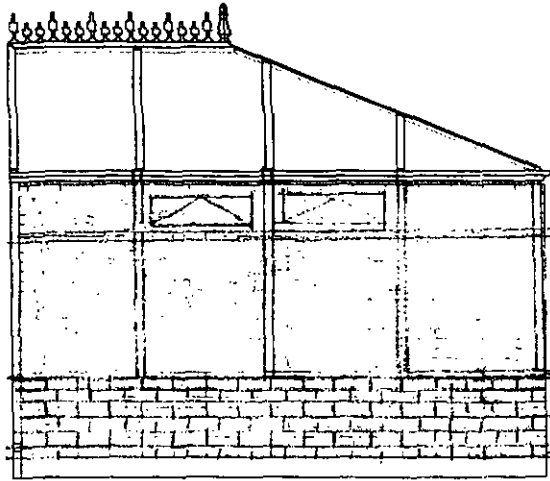

1700

3296

4000

1700

3296