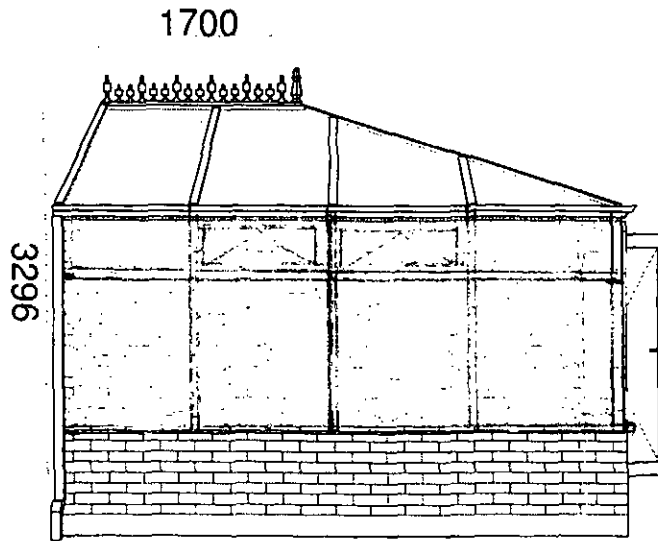

1196

2100

3300

ORCHID INSTALLATIONS LTD  
 81 WATH ROAD  
 WOMBWELL  
 BARNSELY  
 SOUTH YORKSHIRE  
 S73 0SG  
 TEL: 0844 800 8995

QUOTE NO: QT151178  
 REF: COLIN

All dimensions are in millimetres

ALL SIZES SHOWN ARE INTERNAL FRAME  
 ALL HEIGHTS SHOWN ARE TO EXTERNAL CAPPINGS

**\*\*6 PART C.A.D.\*\***

3800

3296

1700

600

1700

600

4000