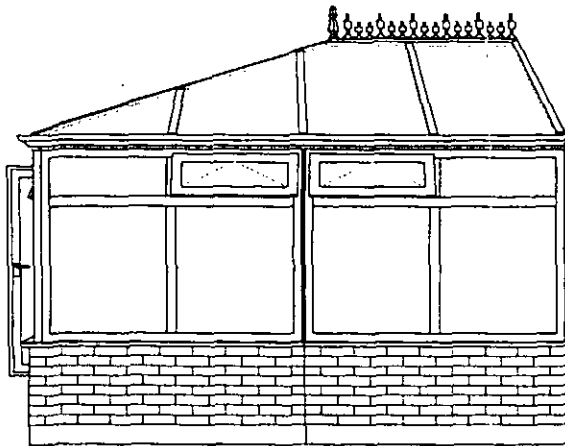

3800

3296

1700

600

1700

600

4000

ORCHID INSTALLATIONS LTD
81 WATH ROAD
WOMBWELL
BARNLEY
SOUTH YORKSHIRE
S73 0SG
TEL: 0844 800 8995

QUOTE NO: QT151178
REF: COLIN

FRAME DETAILS: -
Matrix System; ELITE SPECTUS; 70MM
Frame Height; 2100mm
Dwarf Wall; 600mm
Transom Drop; 400MM
Outer Frame; 60mm
External Colour; White
Internal Colour; White
Sash Type; Sculp
Bead; Ovolo
Cill; 150mm REINFORCED
Handle Colour; White
Locking; Espag
Door Outer; 80mm
Door Threshold; Std
Door Locking; Double Handle Locking
Master Door; AS SHOWN
Open; AS SHOWN
Glazing Material; Clear Tuf K 28mm
Spacer Colour; SILVER (PLEASE CONFIRM)
Bevel / Lead / Geo; NONE
Frame Coupler; 25mm window widget

ROOF DETAILS: -
Glazing Material; 24mm Activ Blue Glass
Reinforcement; Steel
Wall Ridge; NONE
Tie Bar; 1
Finial; CLASSIC
Cresting; CLASSIC
Eaves Beam Cladding; STANDARD
Box Gutter; NONE
Gallows Brackets Included; NO
Roof Vents; NONE

ORCHID INSTALLATIONS LTD
81 WATH ROAD
WOMBWELL
BARNLEY
SOUTH YORKSHIRE
S73 0SG
TEL: 0844 800 8995

QUOTE NO: QT151178
REF: COLIN

ALL MEASUREMENTS ARE INTERNAL FRAME
ALL VIEWS ARE EXTERNAL
PLEASE CHECK AND SIGN SHEET ON ORDER
CLEARLY MARK ALL DOWNPIPE POSITIONS
ALL HEIGHTS SHOWN ARE TO EXTERNAL
RIDGE CAPPINGS AND DO NOT INCLUDE CRESTINGS
QUOTE BASED ON CONSERVATORY BEING SQUARE
EXTRA CHARGE MAY BE INCURRED IF BASE
IS FOUND TO BE OUT OF SQUARE ON ORDER

****PRICE QUOTED DOES NOT INCLUDE SITE DELIVERY****
THIS PRICE IS VALID FOR ONE MONTH

SIGNED ; _____