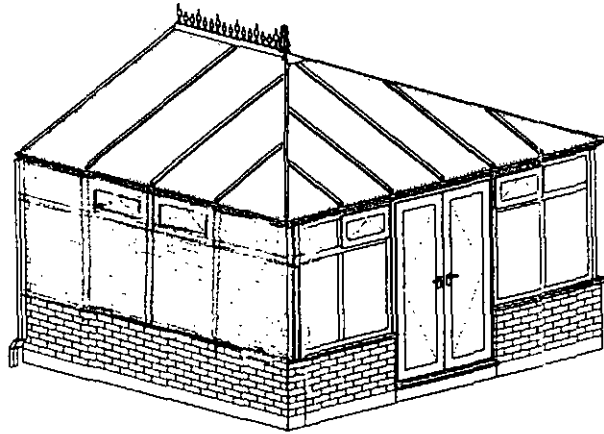

1196

2100

3300

ORCHID INSTALLATIONS LTD  
 81 WATH ROAD  
 WOMBWELL  
 BARNSELY  
 SOUTH YORKSHIRE  
 S73 0SG  
 TEL: 0844 800 8995

QUOTE NO: QT151178  
 REF: COLIN

All dimensions are in millimetres

ALL SIZES SHOWN ARE INTERNAL FRAME  
 ALL HEIGHTS SHOWN ARE TO EXTERNAL CAPPINGS