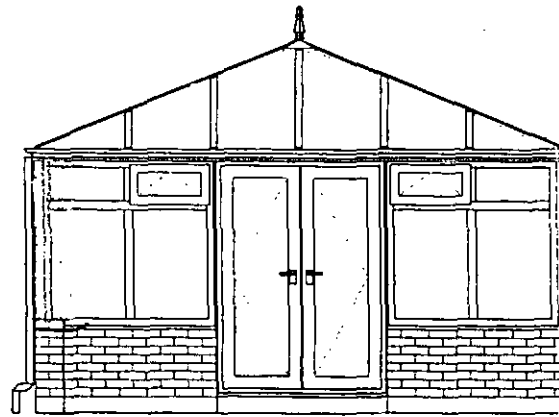

1196

2100

3300

ORCHID INSTALLATIONS LTD  
 81 WATH ROAD  
 WOMBWELL  
 BARNSELY  
 SOUTH YORKSHIRE  
 S73 0SG  
 TEL: 0844 800 8995

QUOTE NO: QT151178  
 REF: COLIN

All dimensions are in millimetres

ALL SIZES SHOWN ARE INTERNAL FRAME  
 ALL HEIGHTS SHOWN ARE TO EXTERNAL CAPPINGS