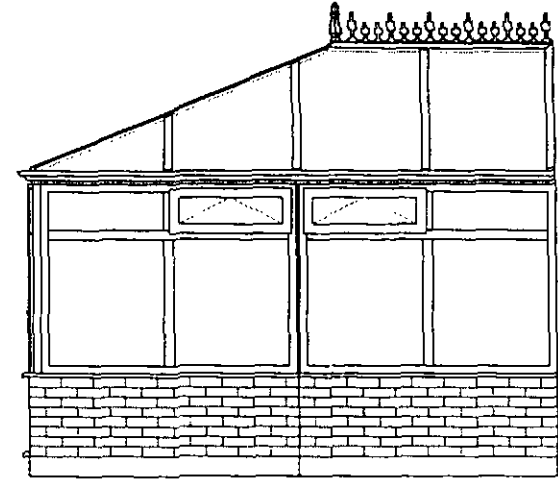

1700

3296

4000

1700

3296

4000

009

600

1196

2100

3300

ORCHID INSTALLATIONS LTD
81 WATH ROAD
WOMBWELL
BARNSELY
SOUTH YORKSHIRE
S73 0SG
TEL: 0844 800 8995

QUOTE NO: QT151178
REF: COLIN

All dimensions are in millimetres

ALL SIZES SHOWN ARE INTERNAL FRAME
ALL HEIGHTS SHOWN ARE TO EXTERNAL CAPPINGS

6 PART C.A.D.