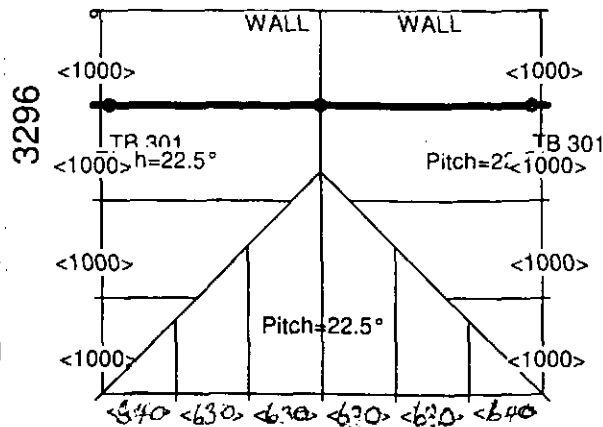

**\*\*6 PART C.A.D.\*\***

3800

3296

1700

600

1700

600

4000

ORCHID INSTALLATIONS LTD  
 81 WATH ROAD  
 WOMBWELL  
 BARNLEY  
 SOUTH YORKSHIRE  
 S73 0SG  
 TEL: 0844 800 8995

QUOTE NO: QT151178  
 REF: COLIN

FRAME DETAILS: -  
 Matrix System; ELITE SPECTUS; 70MM  
 Frame Height; 2100mm  
 Dwarf Wall; 600mm  
 Transom Drop; 400MM  
 Outer Frame; 60mm  
 External Colour; White  
 Internal Colour; White  
 Sash Type; Sculp  
 Bead; Ovolo  
 Cill; 150mm REINFORCED  
 Handle Colour; White  
 Locking; Espag  
 Door Outer; 80mm  
 Door Threshold; Std  
 Door Locking; Double Handle Locking  
 Master Door; AS SHOWN  
 Open; AS SHOWN  
 Glazing Material; Clear Tuf K 28mm  
 Spacer Colour; SILVER ( PLEASE CONFIRM )  
 Bevel / Lead / Geo; NONE  
 Frame Coupler; 25mm window widget