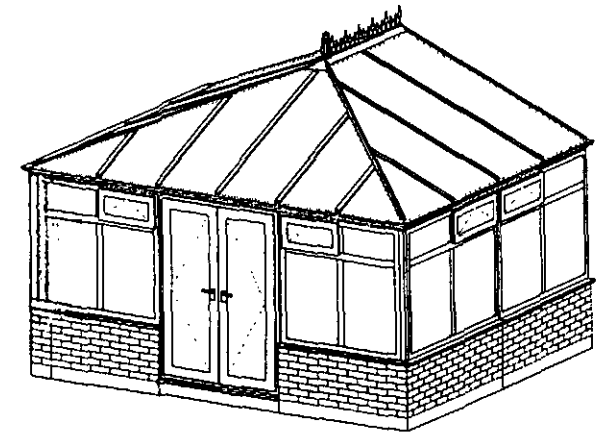

1196

2100

3300

ORCHID INSTALLATIONS LTD  
 81 WATH ROAD  
 WOMBWELL  
 BARNSELY  
 SOUTH YORKSHIRE  
 S73 0SG  
 TEL: 0844 800 8995

QUOTE NO: QT151178  
 REF: COLIN

All dimensions are in millimetres

ALL SIZES SHOWN ARE INTERNAL FRAME  
 ALL HEIGHTS SHOWN ARE TO EXTERNAL CAPPINGS