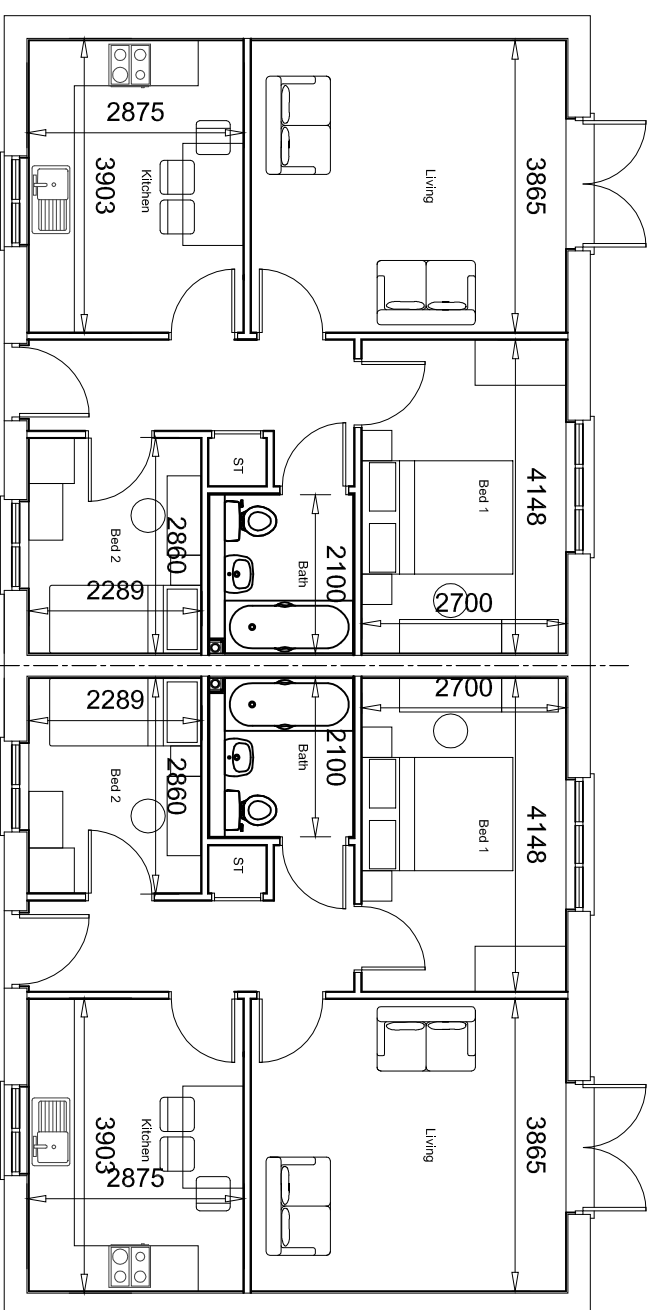

Front Elevation

Side Elevation

Rear Elevation

Side Elevation

**PERSIMMON**

Together, we make a home

Persimmon Homes West Yorkshire

Tel: 0113 2409726

Fax: 0113 2408967

3 Hepton Court,

York Road,

Leeds,

LS9 6PW

**THE WILLOW (BUNGALOW)**

**Drawing  
Number**

600-WILL-2

**Scale**

1:100

**Drawn By** NSR

**JULY 13**