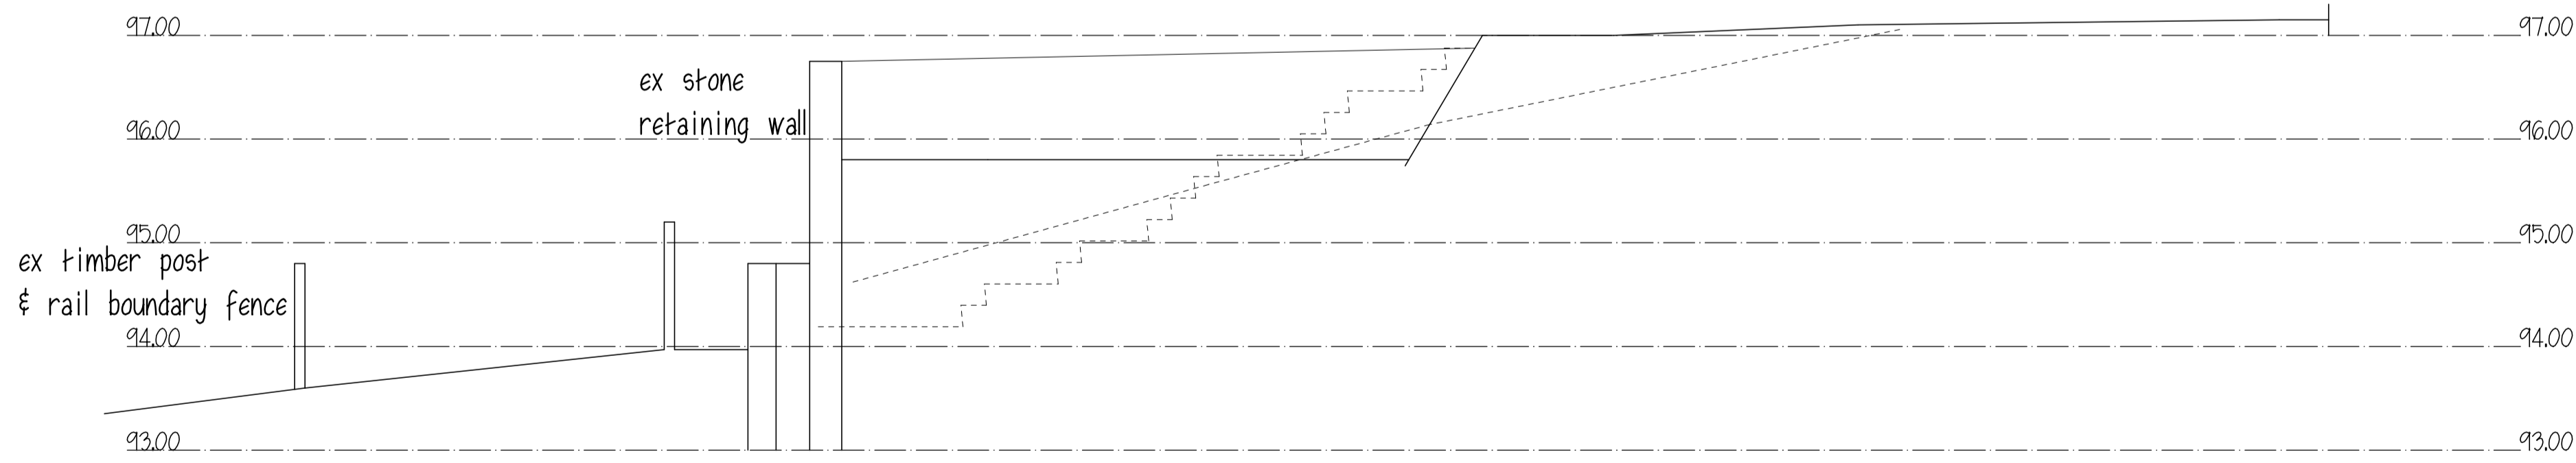

SECTION B-B

SECTION A-A

Mr R DRIVER

RE-INSTAEMENT OF DOMESTIC BOUNDARY TO THE GREEN BELT PART TO INCLUDE RETENTION OF RAISED PART OF REAR GARDEN, EXISTING RETAINING WALL & NEW POST & RAIL FENCE 20 LADYROYD, SILKSTONE COMMON