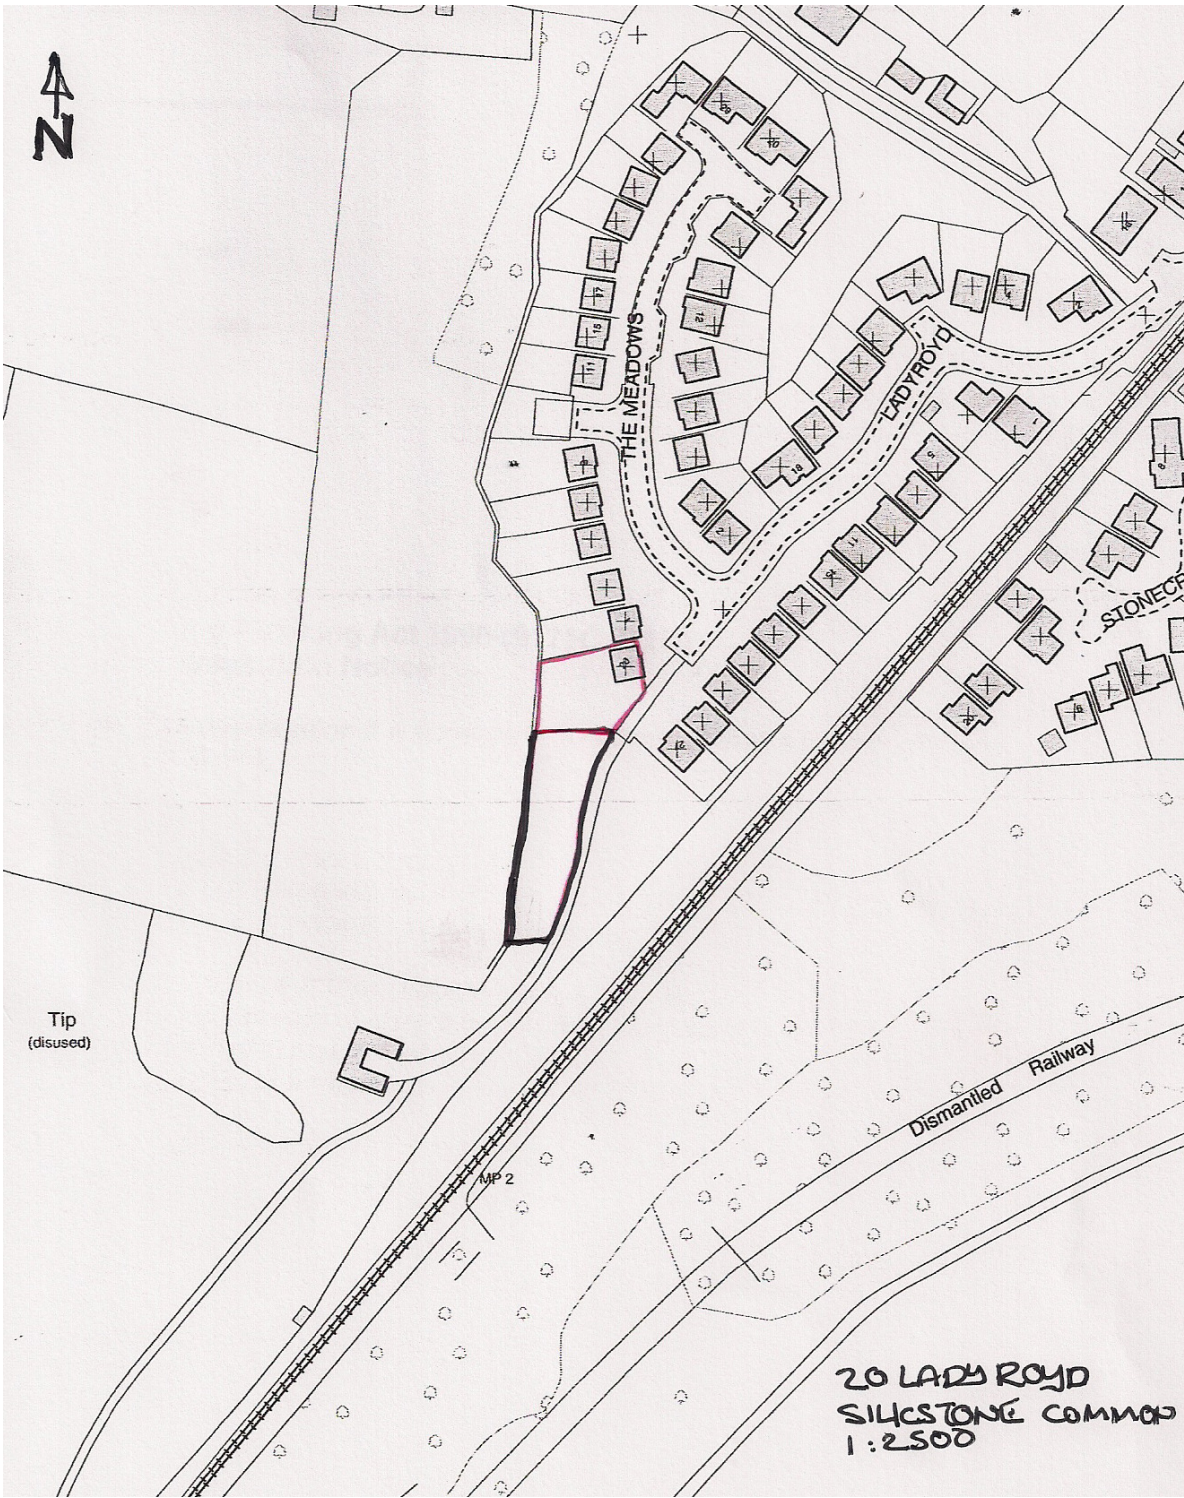

N

Tip
(disused)

MP 2

Dismantled
Railway

STONECOP

20 LADY ROYD
SILKSTONE COMMON
1:2500