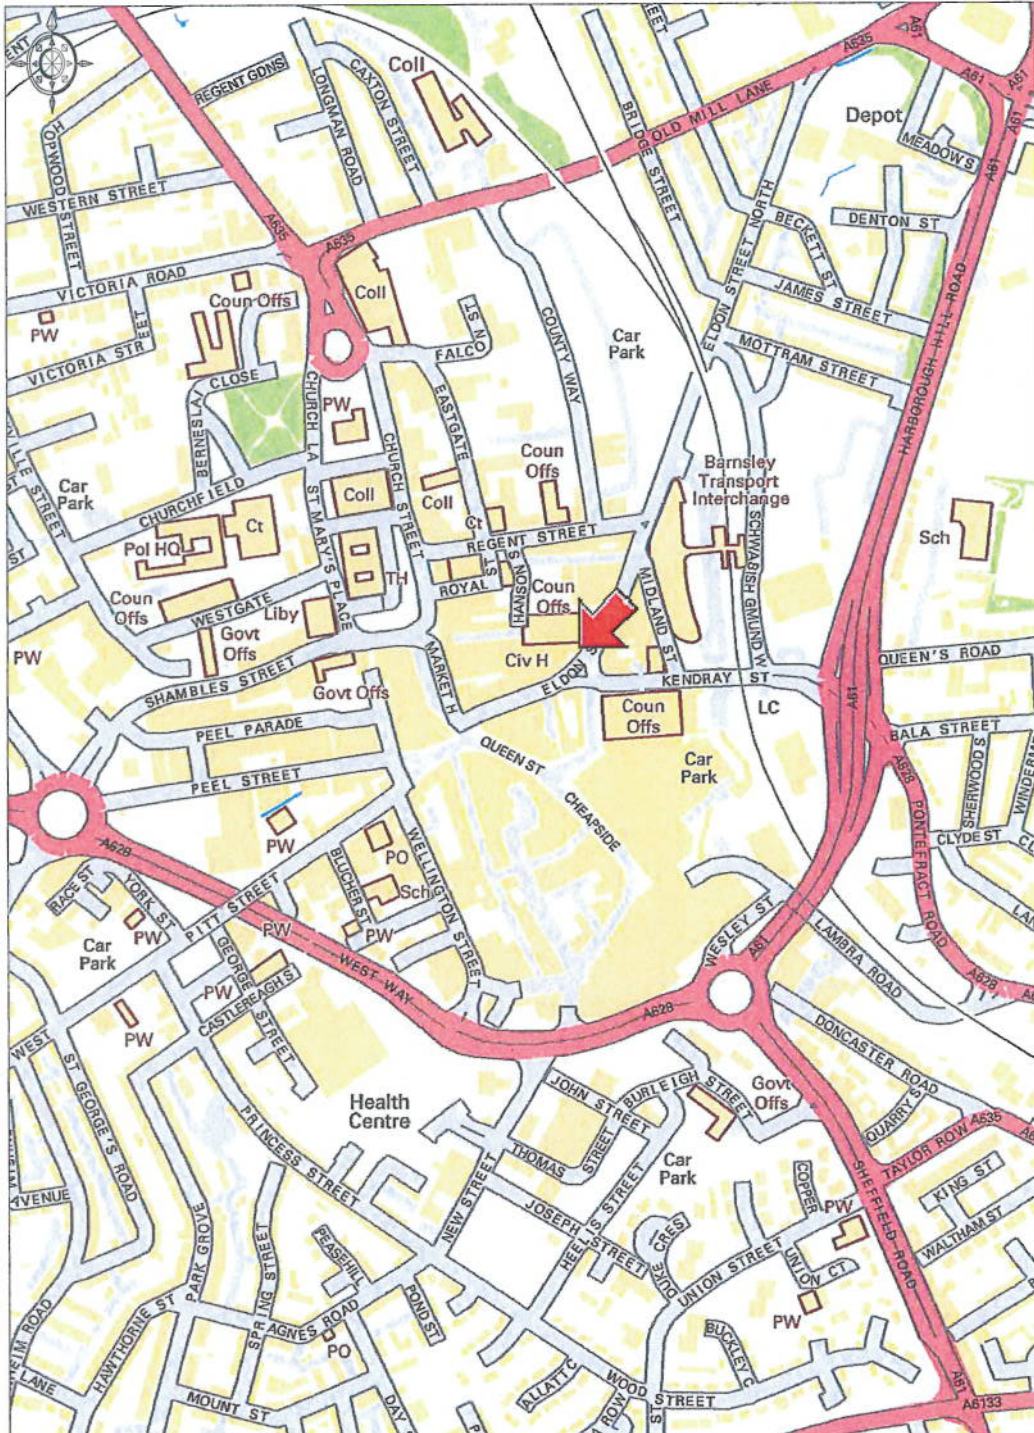

32 - 36 ELDON STREET
BARNSELY
S70 2JB

SMITHS CHARTERED SURVEYORS
14 REGENT STREET
BARNSELY
S70 2HG
S70 2HG

LOCATION PLAN