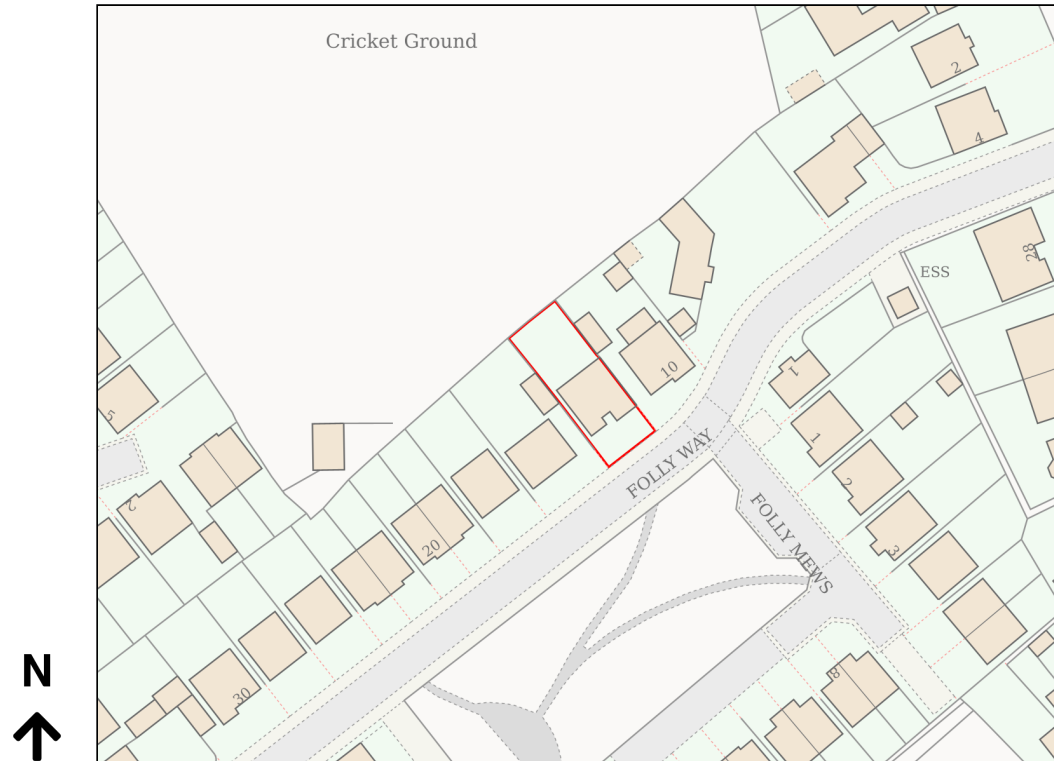

Location Plan

Site Address: 12, Folly Way, Monk Bretton, Barnsley, S71 2SP

Date Produced: 03-Feb-2025

Scale: 1:1250 @A4

Planning Portal Reference: PP-13737784v1