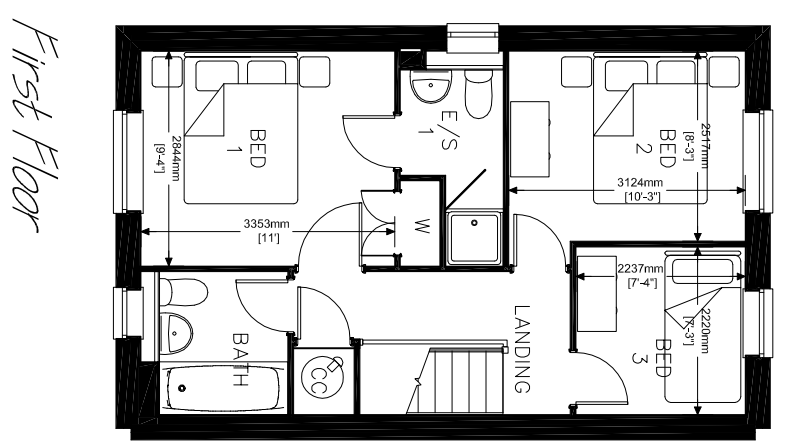

Front Elevation

Rear Elevation

Side Elevation

Client	Blackstone Developments Ltd		
Location	Doncaster Road, Stairfoot, Barnsley		
Drawing Title	Type A - Elevations/Plans		
Drawing Number	A/01	Scale:	1/100 @ A3
Drawn By:	-	Checked By:	-
Date :	03.03.16	Revision :	0