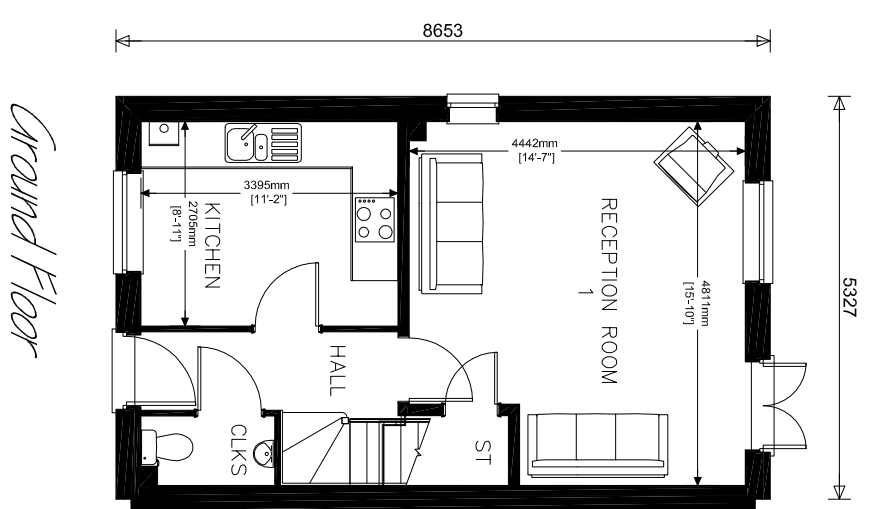

Front Elevation

Rear Elevation

Side Elevation

Client	Blackstone Developments Ltd		
Location	Doncaster Road, Stairfoot, Barnsley		
Drawing Title	Type A - Elevations/Plans		
Drawing Number	A/01	Scale:	1/100 @ A3
Drawn By:	-	Checked By:	-
Date :	03.03.16	Revision :	0