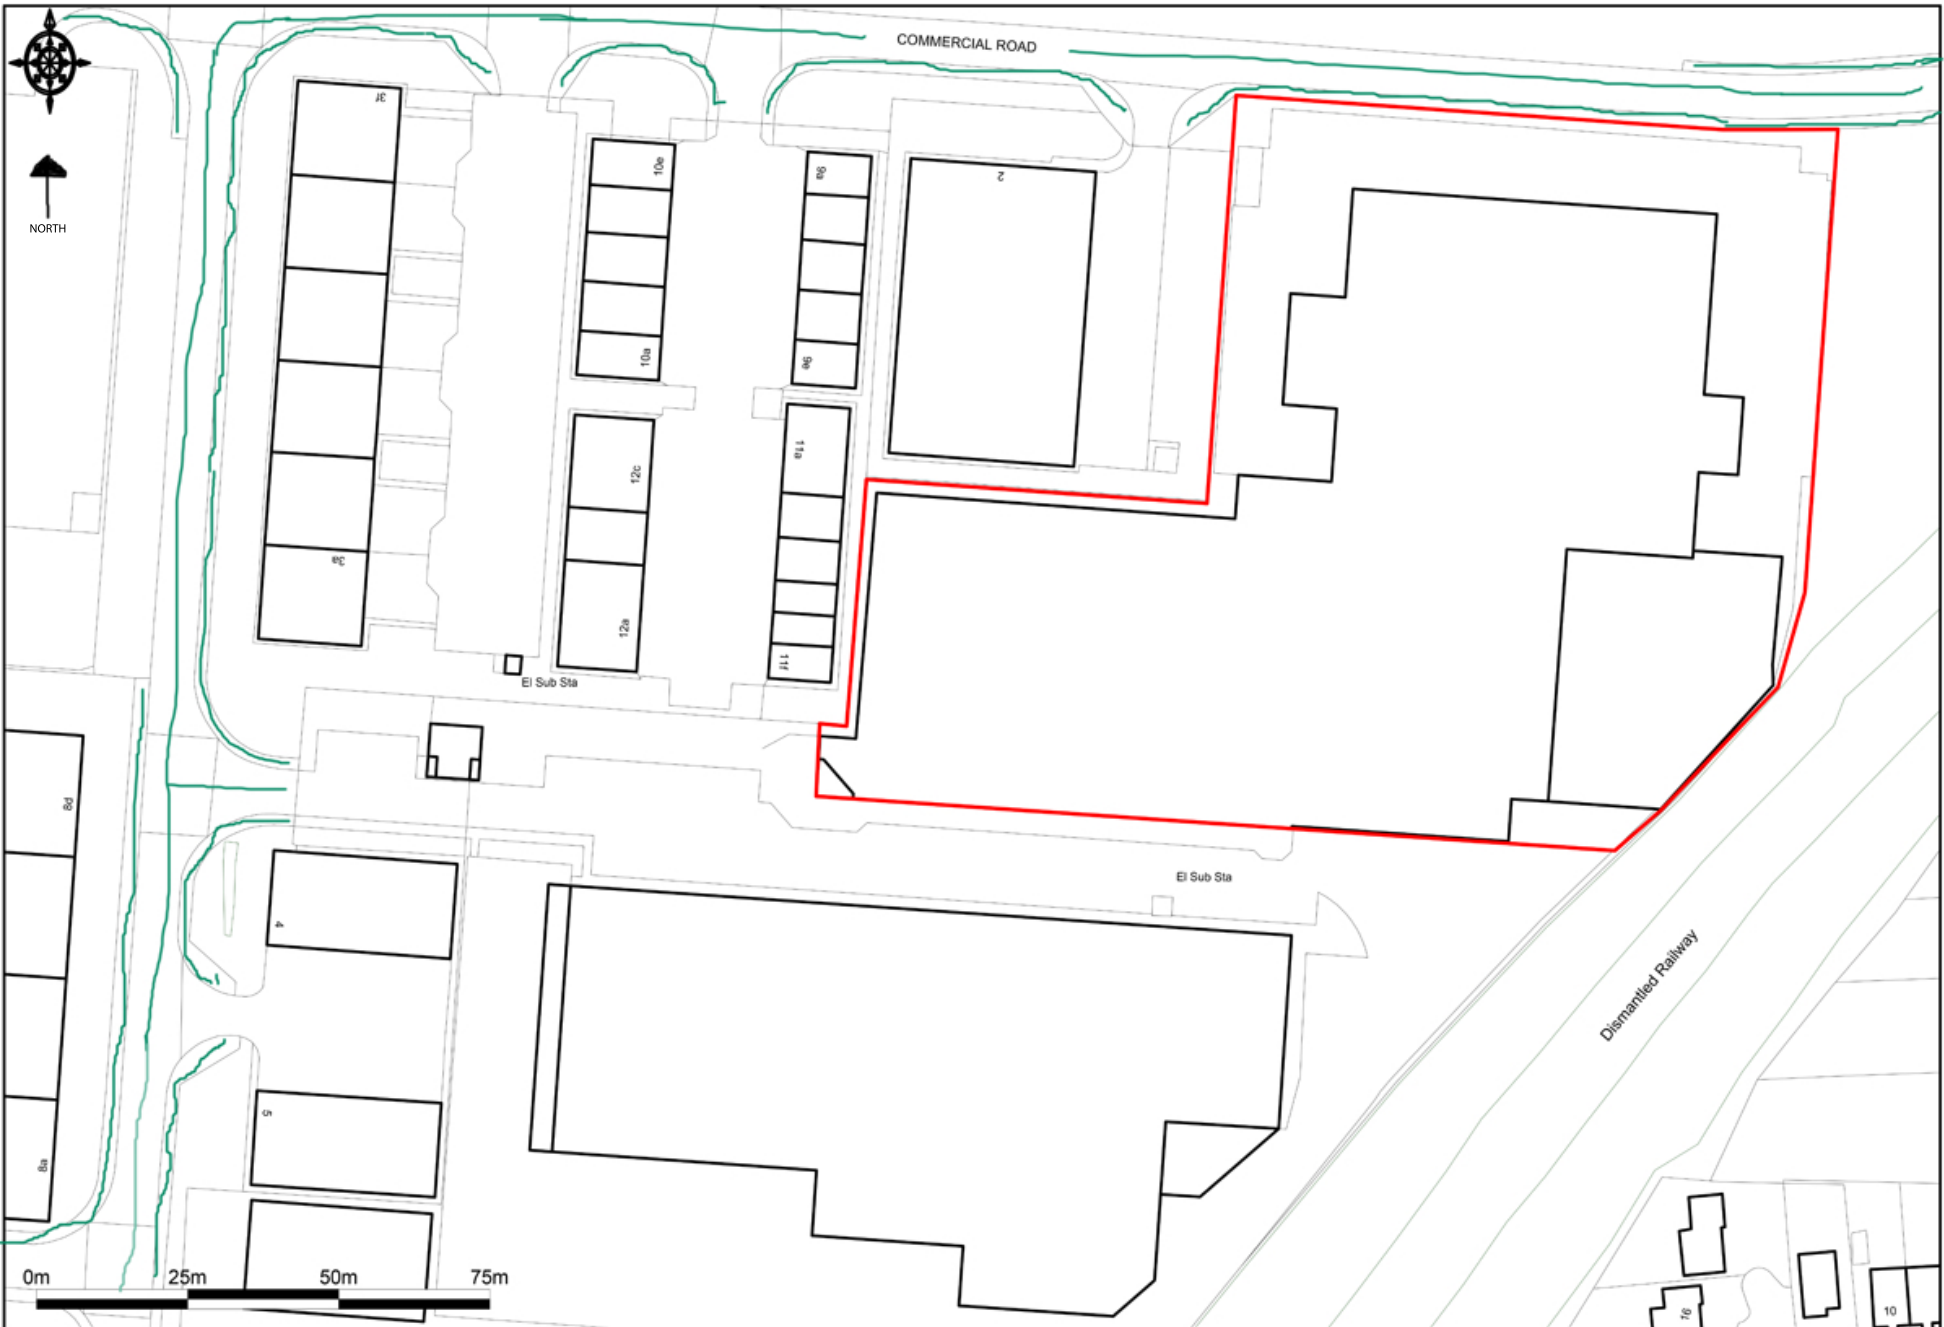

Goldthorpe Industrial Estate, Goldthorpe

Units 4&5