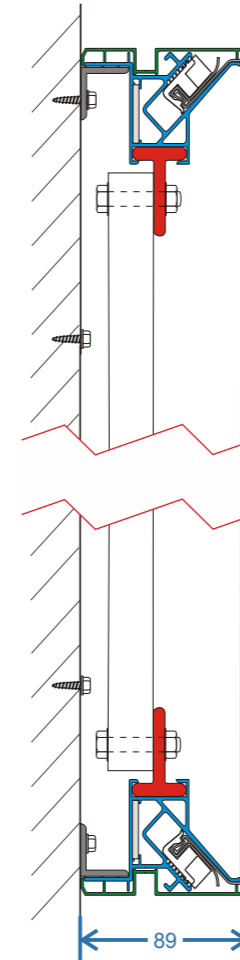

SCALE (1:4)
Section detail.
Fixing detail TBC