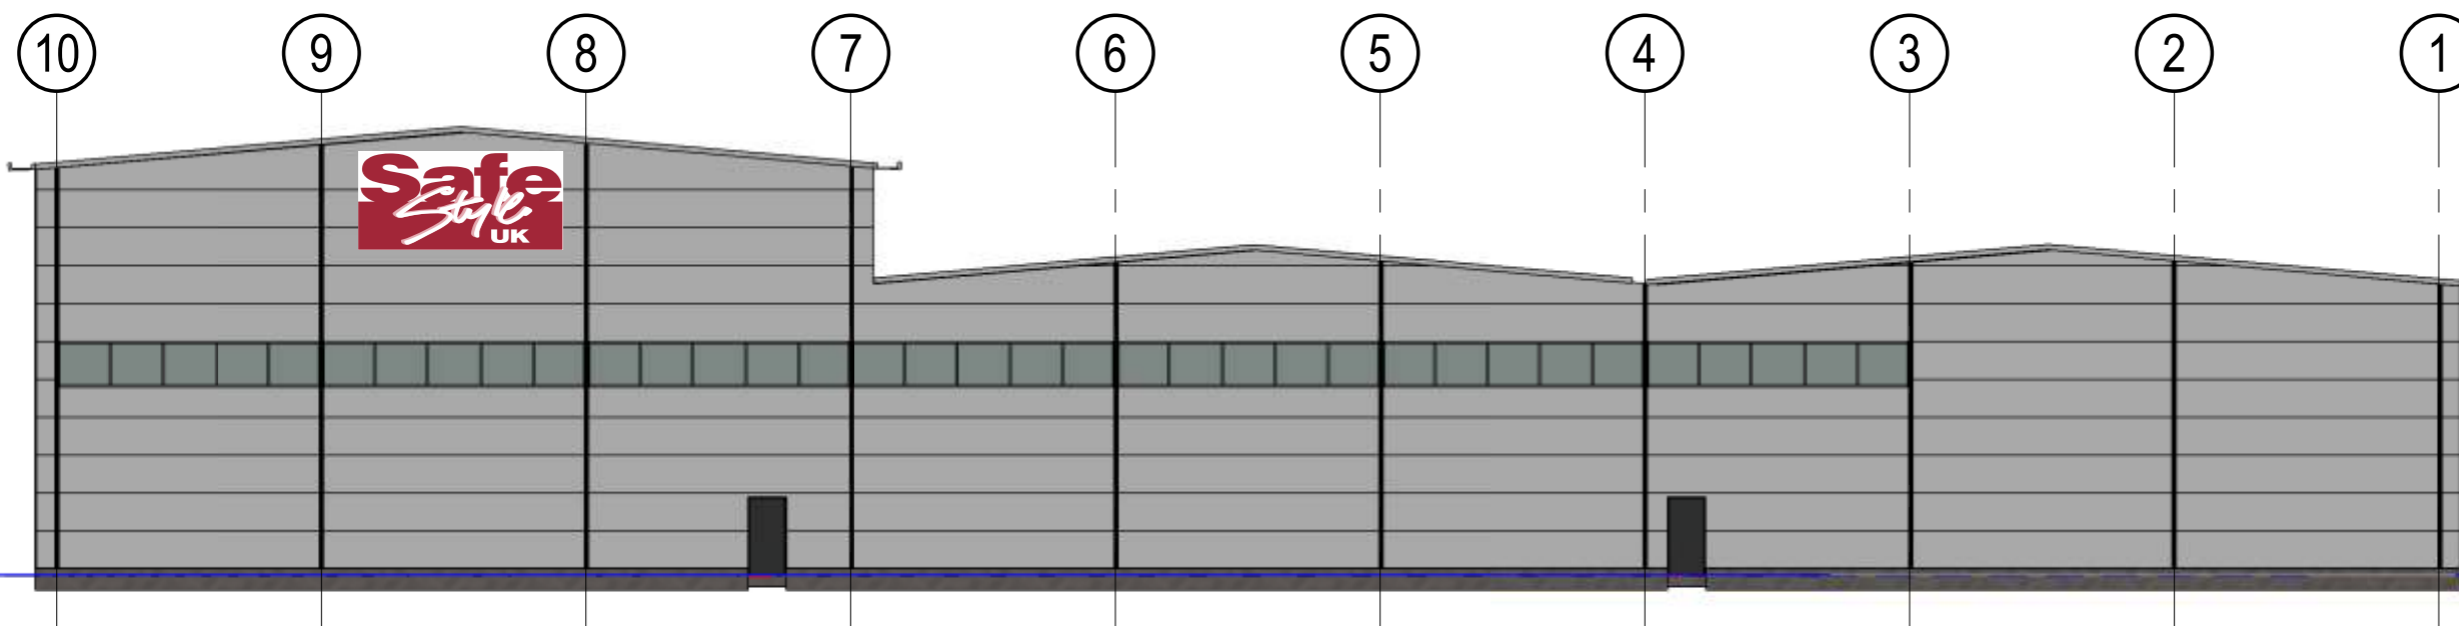

Proposed Elevation
Scale 1:200

Client: Safestyle UK - Barnsley		
Description: External signage		
Drawn By: M.Mannix	Checked By: Liam Scott	Date: 16.05.2017
Drawing No: MM-0517-56	Status: Manufacture	Scale: A/S @A3
Revisions:		
A | 00.00.00		
B | 00.00.00		
C | 00.00.00		
D | 00.00.00		
E | 00.00.00