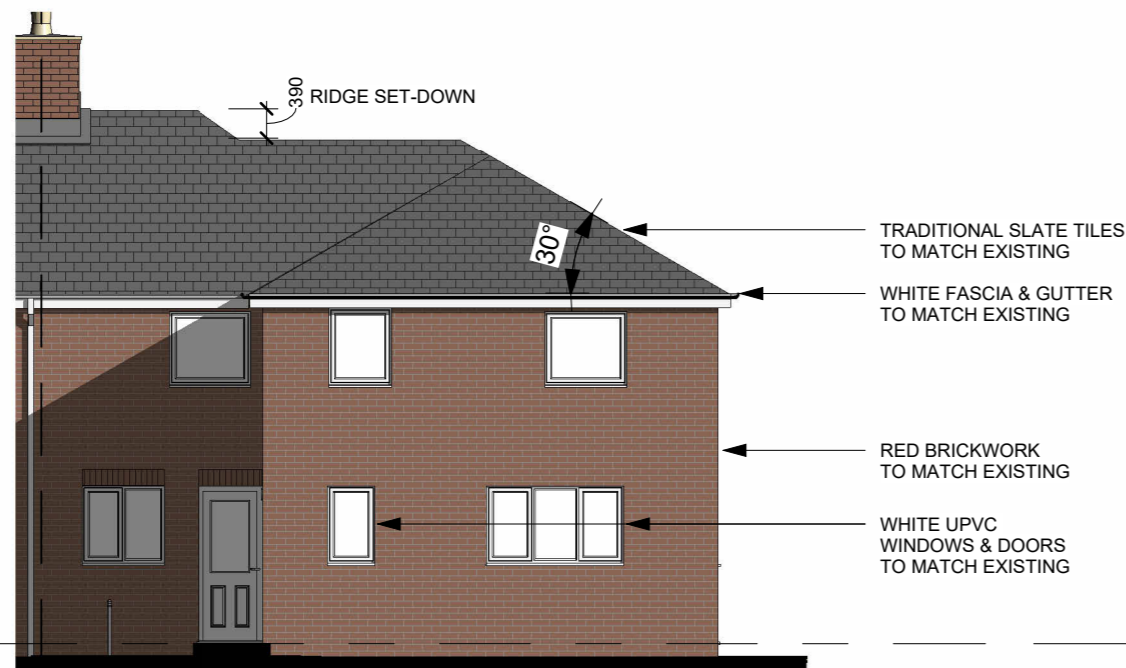

Front Elevation

1 : 100

Left Elevation

1 : 100

Rear Elevation

1 : 100

Right Elevation

1 : 100

Revision Note:

BMBC Comments Addressed

Scale	Drawn By	Date
1 : 100	BN	27.04.26

Drawing No.	Revision
NCBD- DSH- A103	B

Project Title
MR D SHIRT
 17 COLUMBIA ST, BARNESLEY. S70 4LE
PROPOSED EXTENSION

Drawing Title
Proposed Elevations
A3