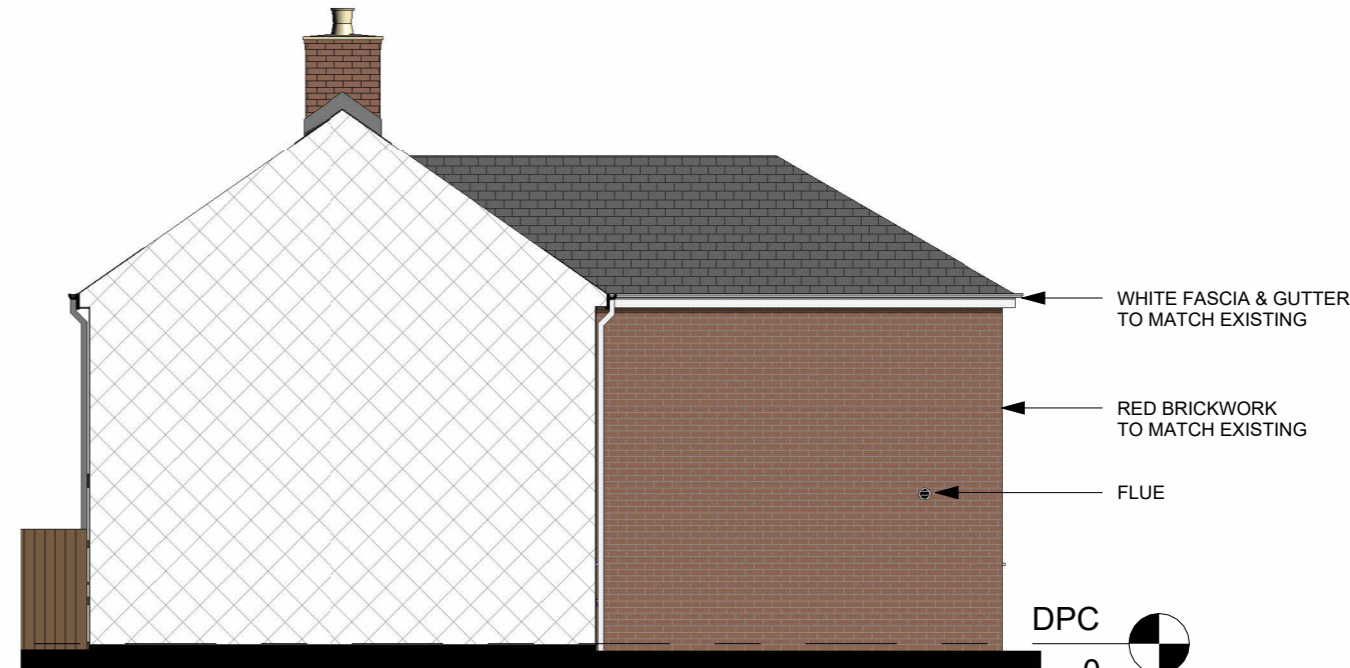

Front Elevation

1 : 100

Left Elevation

1 : 100

Rear Elevation

1 : 100

Right Elevation

1 : 100

Revision Note:

BMBC Comments Addressed

Scale	Drawn By	Date
1 : 100	BN	27.04.26

Drawing No.	Revision
NCBD- DSH- A103	B

Project Title
MR D SHIRT
 17 COLUMBIA ST, BARNESLEY. S70 4LE
PROPOSED EXTENSION

Drawing Title
Proposed Elevations
A3