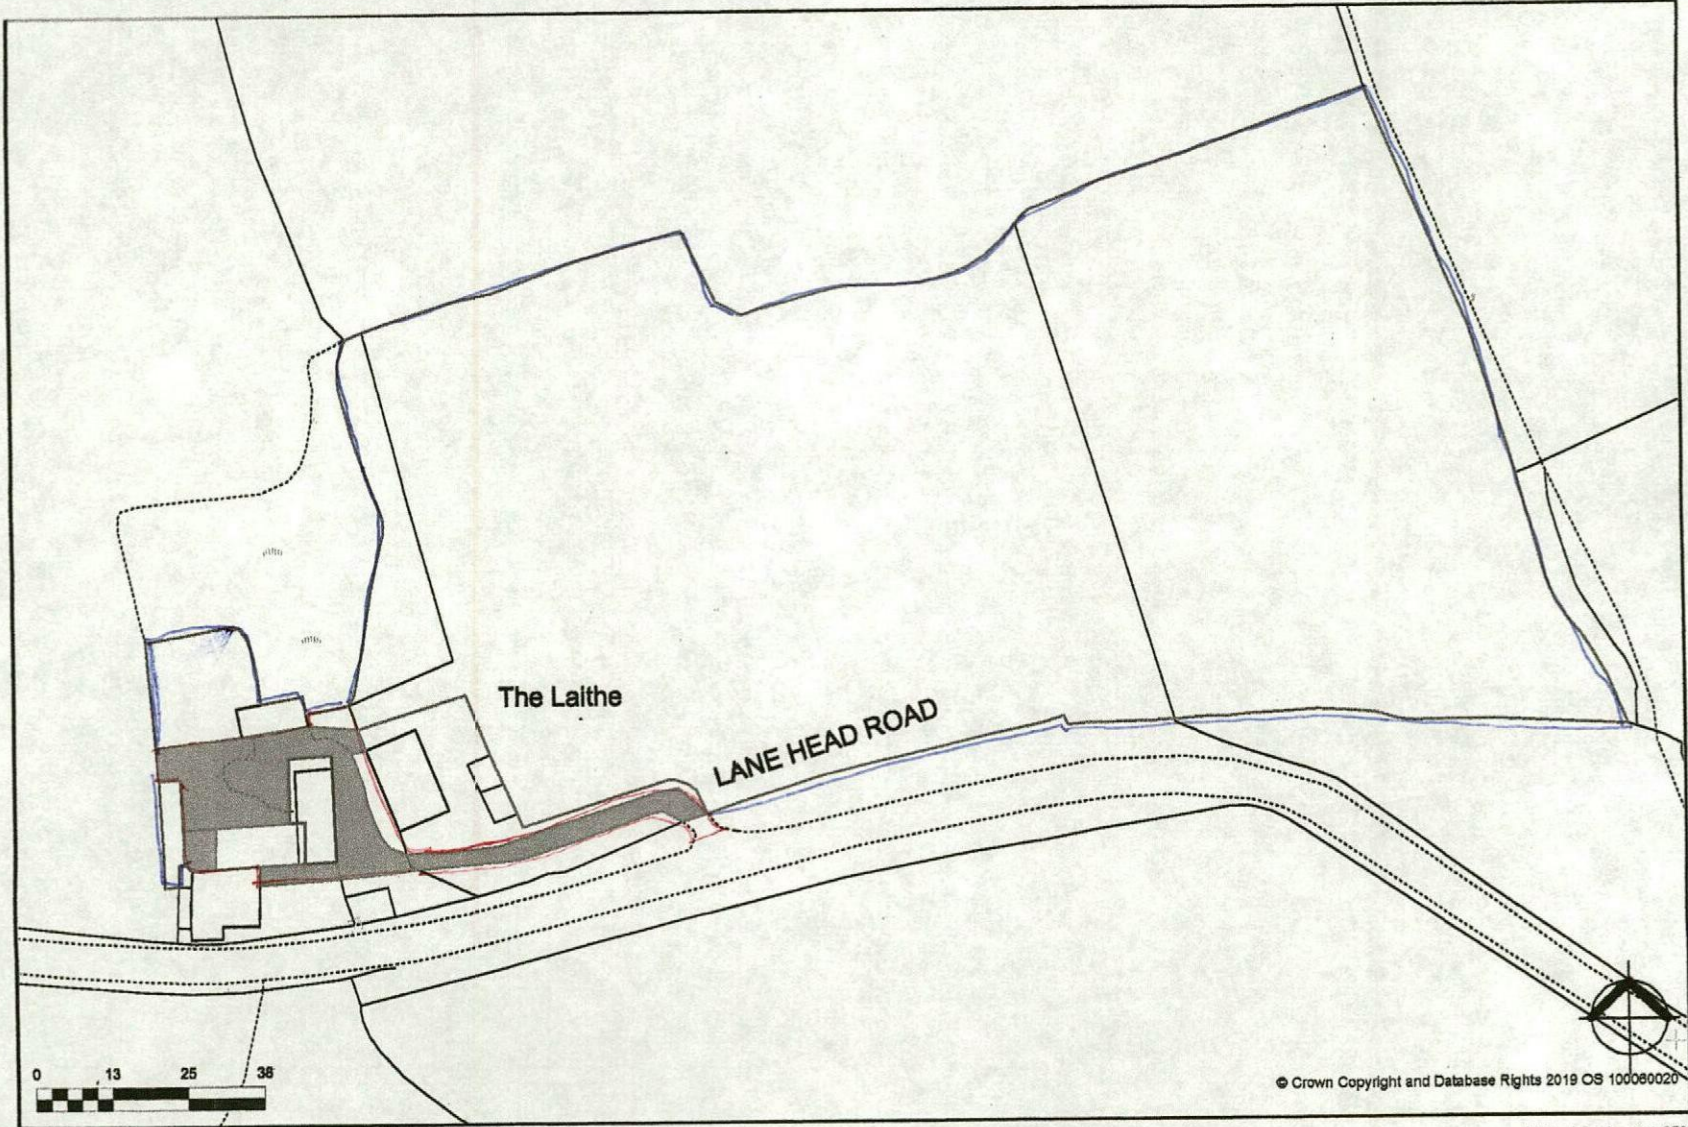

Hollin Royd Farm, Lane Head Road, Cawthorne, Barnsley

created on edozo

proposed extension

Plotted Scale - 1:1,250