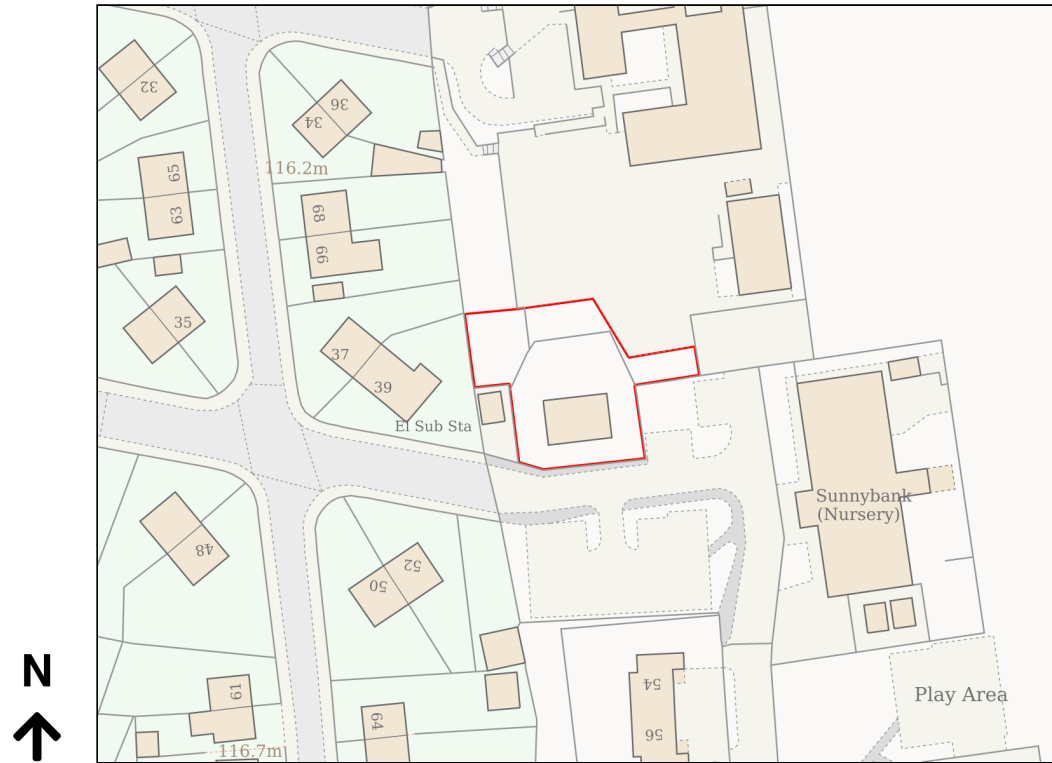

# Location Plan

Site Address: Easting: 436167 Northing: 404497

Date Produced: 03-Dec-2025

Scale: 1:1250 @A4

Planning Portal Reference: PP-14335083v1