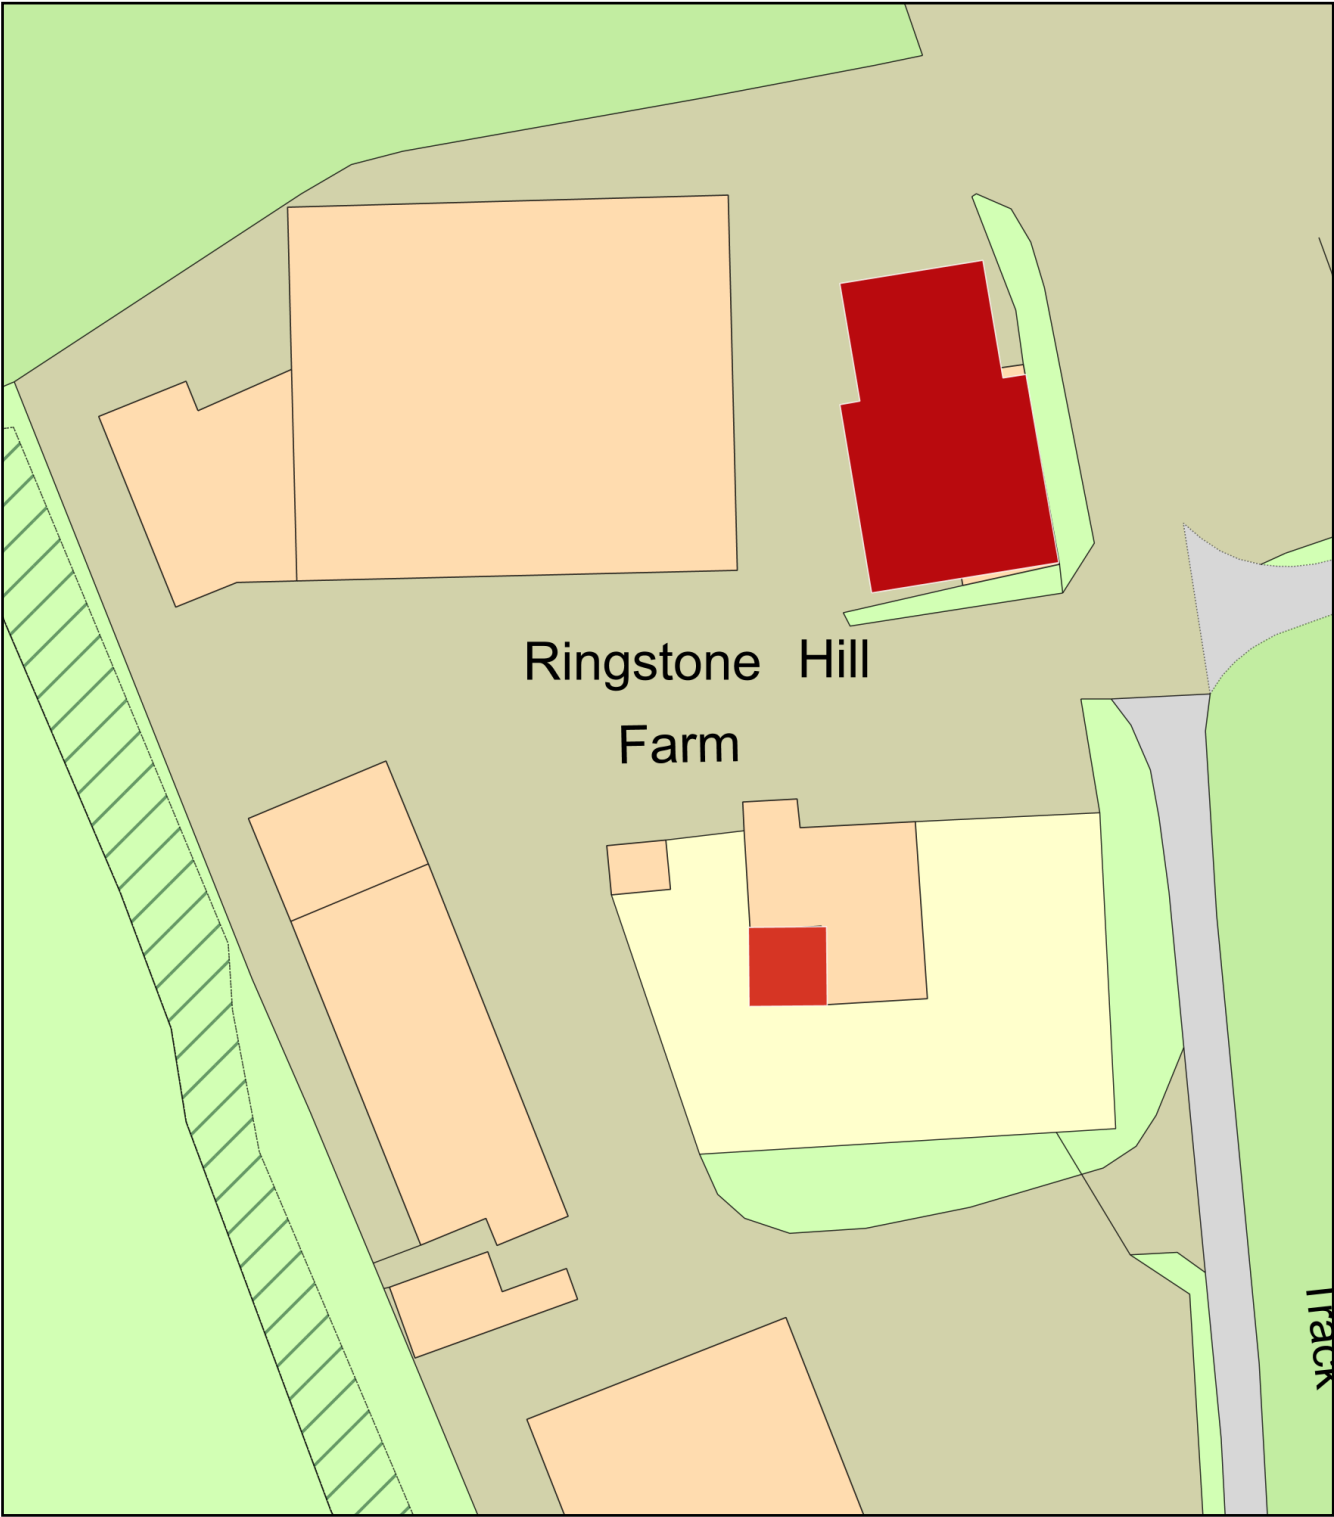

Ringstone Hill Farm

Plan Produced for: Mr & Mrs Roberts
Date Produced: 14 Nov 2023
Plan Reference Number: TQRQM23318114004848
Scale: 1:500 @ A4