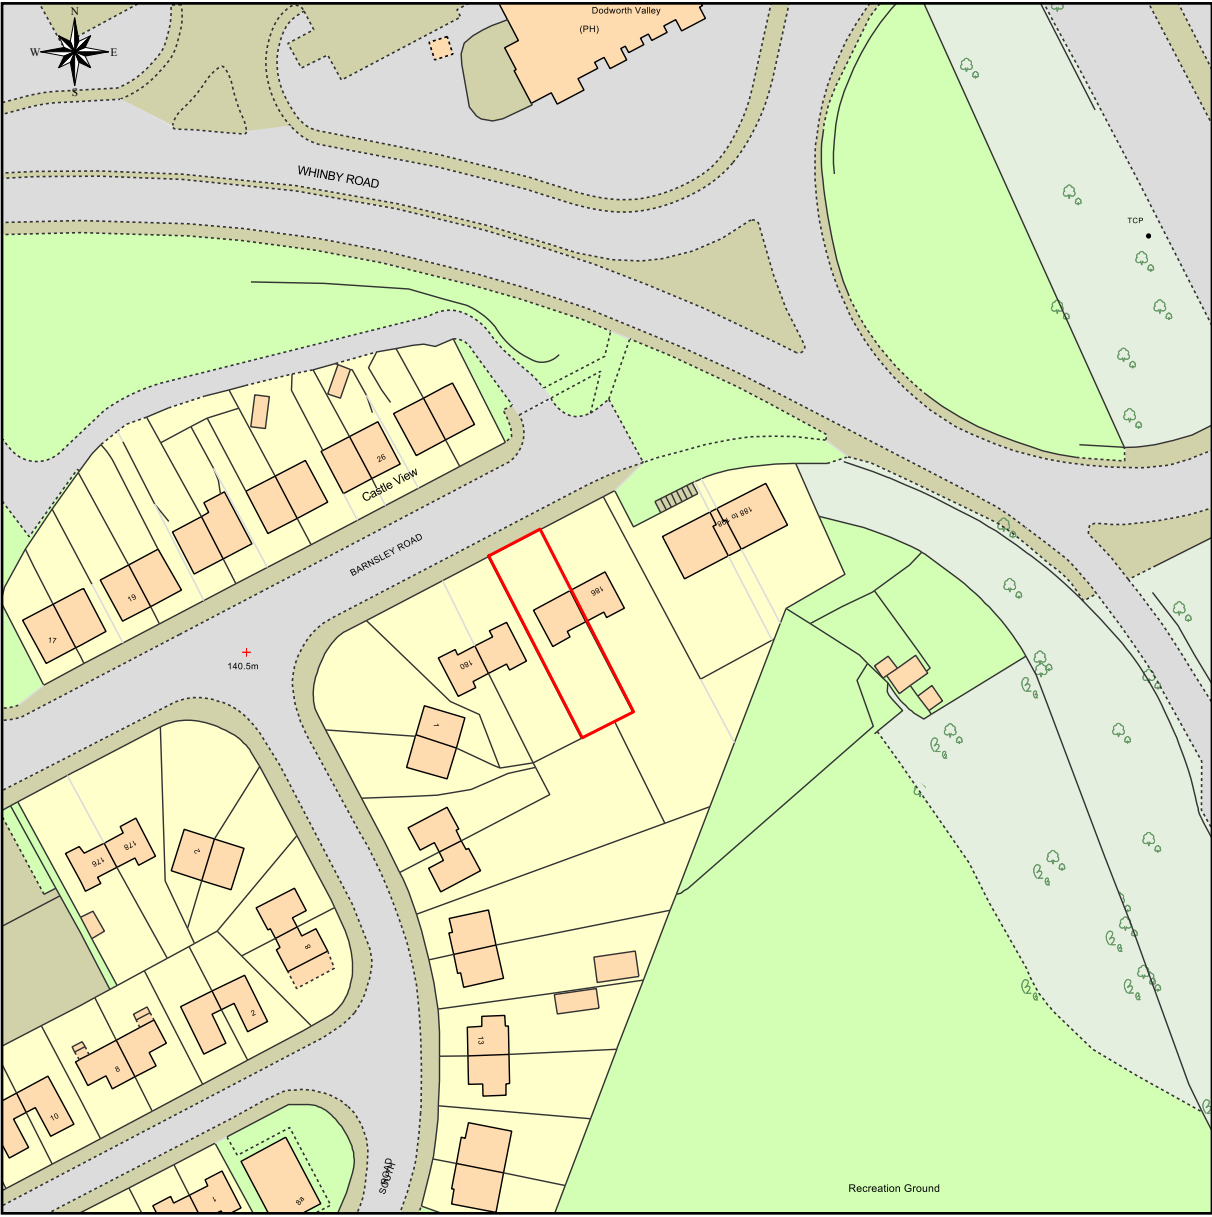

Location Plan of S75 3JX

This Plan includes the following Licensed Data: OS MasterMap Colour PDF Location Plan by the Ordnance Survey National Geographic Database and incorporating surveyed revision available at the date of production. Reproduction in whole or in part is prohibited without the prior permission of Ordnance Survey. The representation of a road, track or path is no evidence of a right of way. The representation of features, as lines is no evidence of a property boundary. © Crown copyright and database rights, 2015. Ordnance Survey 0100031673

Scale: 1:1250, paper size: A4

IC 15 6
 Location for 184 Barnsley Road
 Proposed rear extension
 for Mr & Mrs Moorhouse