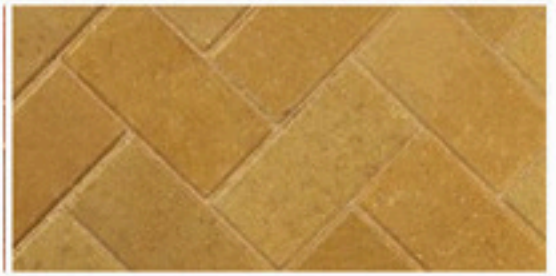

**Land of Ledbury Road
Material Samples**

**Bradstone Driveway Buff
block paving to driveway**

Random Buff stone walling from Hillside Quarry Thurlstone

Natural blue/ grey roof slates

Dormer walls grey PVCu weatherboard

**Black PVCu half round gutters
and round downpipes
Facias soffits Black PVCu
Black PVCu verge trims**

**Cream PVCu windows/ doors
Entrance door to be coloured
composite, red, green, blue or grey**