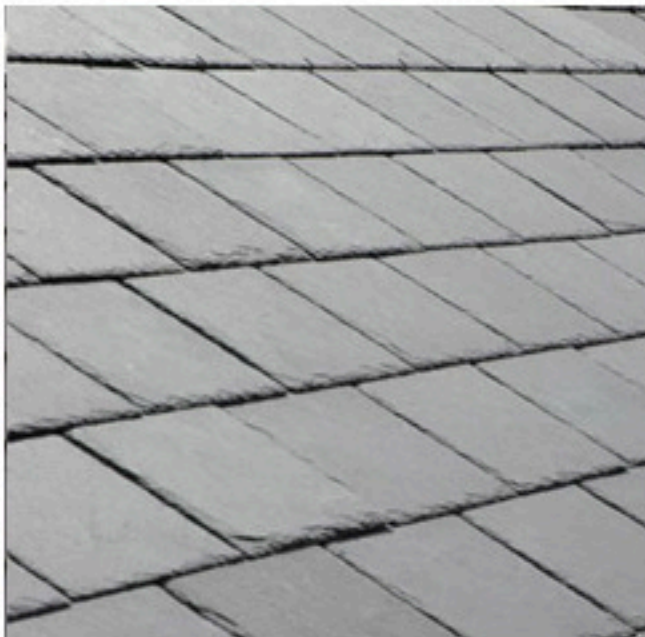

**Land of Ledbury Road
Material Samples**

**Bradstone Driveway Buff
block paving to driveway**

Random Buff stone walling from Hillside Quarry Thurlstone

Natural blue/ grey roof slates

Dormer walls grey PVCu weatherboard

**Black PVCu half round gutters
and round downpipes
Facias soffits Black PVCu
Black PVCu verge trims**

**Cream PVCu windows/ doors
Entrance door to be coloured
composite, red, green, blue or grey**