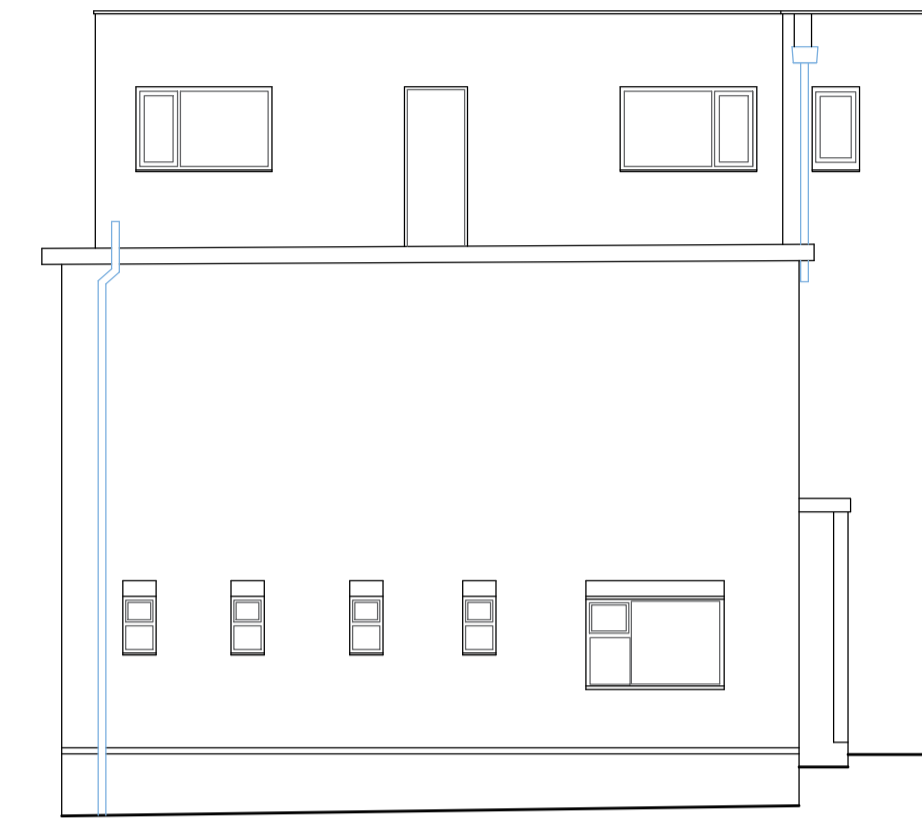

NORTH EAST ELEVATION

SOUTH EAST ELEVATION

SOUTH WEST ELEVATION

NORTH WEST ELEVATION

		OFFICE ONE, 34 VICTORIA ROAD, BARNESLEY, S70 2BU		Phone: 01226 208482 Email: info@whiteaguspартnership.co.uk Web: www.whiteaguspартnership.co.uk	
ARCHITECTURAL SERVICES			Project.		
MC MILLS & CO LTD LOWER CASTLEREAGH ST BARNESLEY, S70 1AR			Client. MR C. LAWLOR		
Drawing Title.		Date.		Scale.	
ELEVATIONS AS EXISTING		JUNE 2020		1:100 @ A1	
Ref.		Dwg. No.		Rev.	
19-179		02		02	
Date	Suffix	Description	Date	Suffix	Description