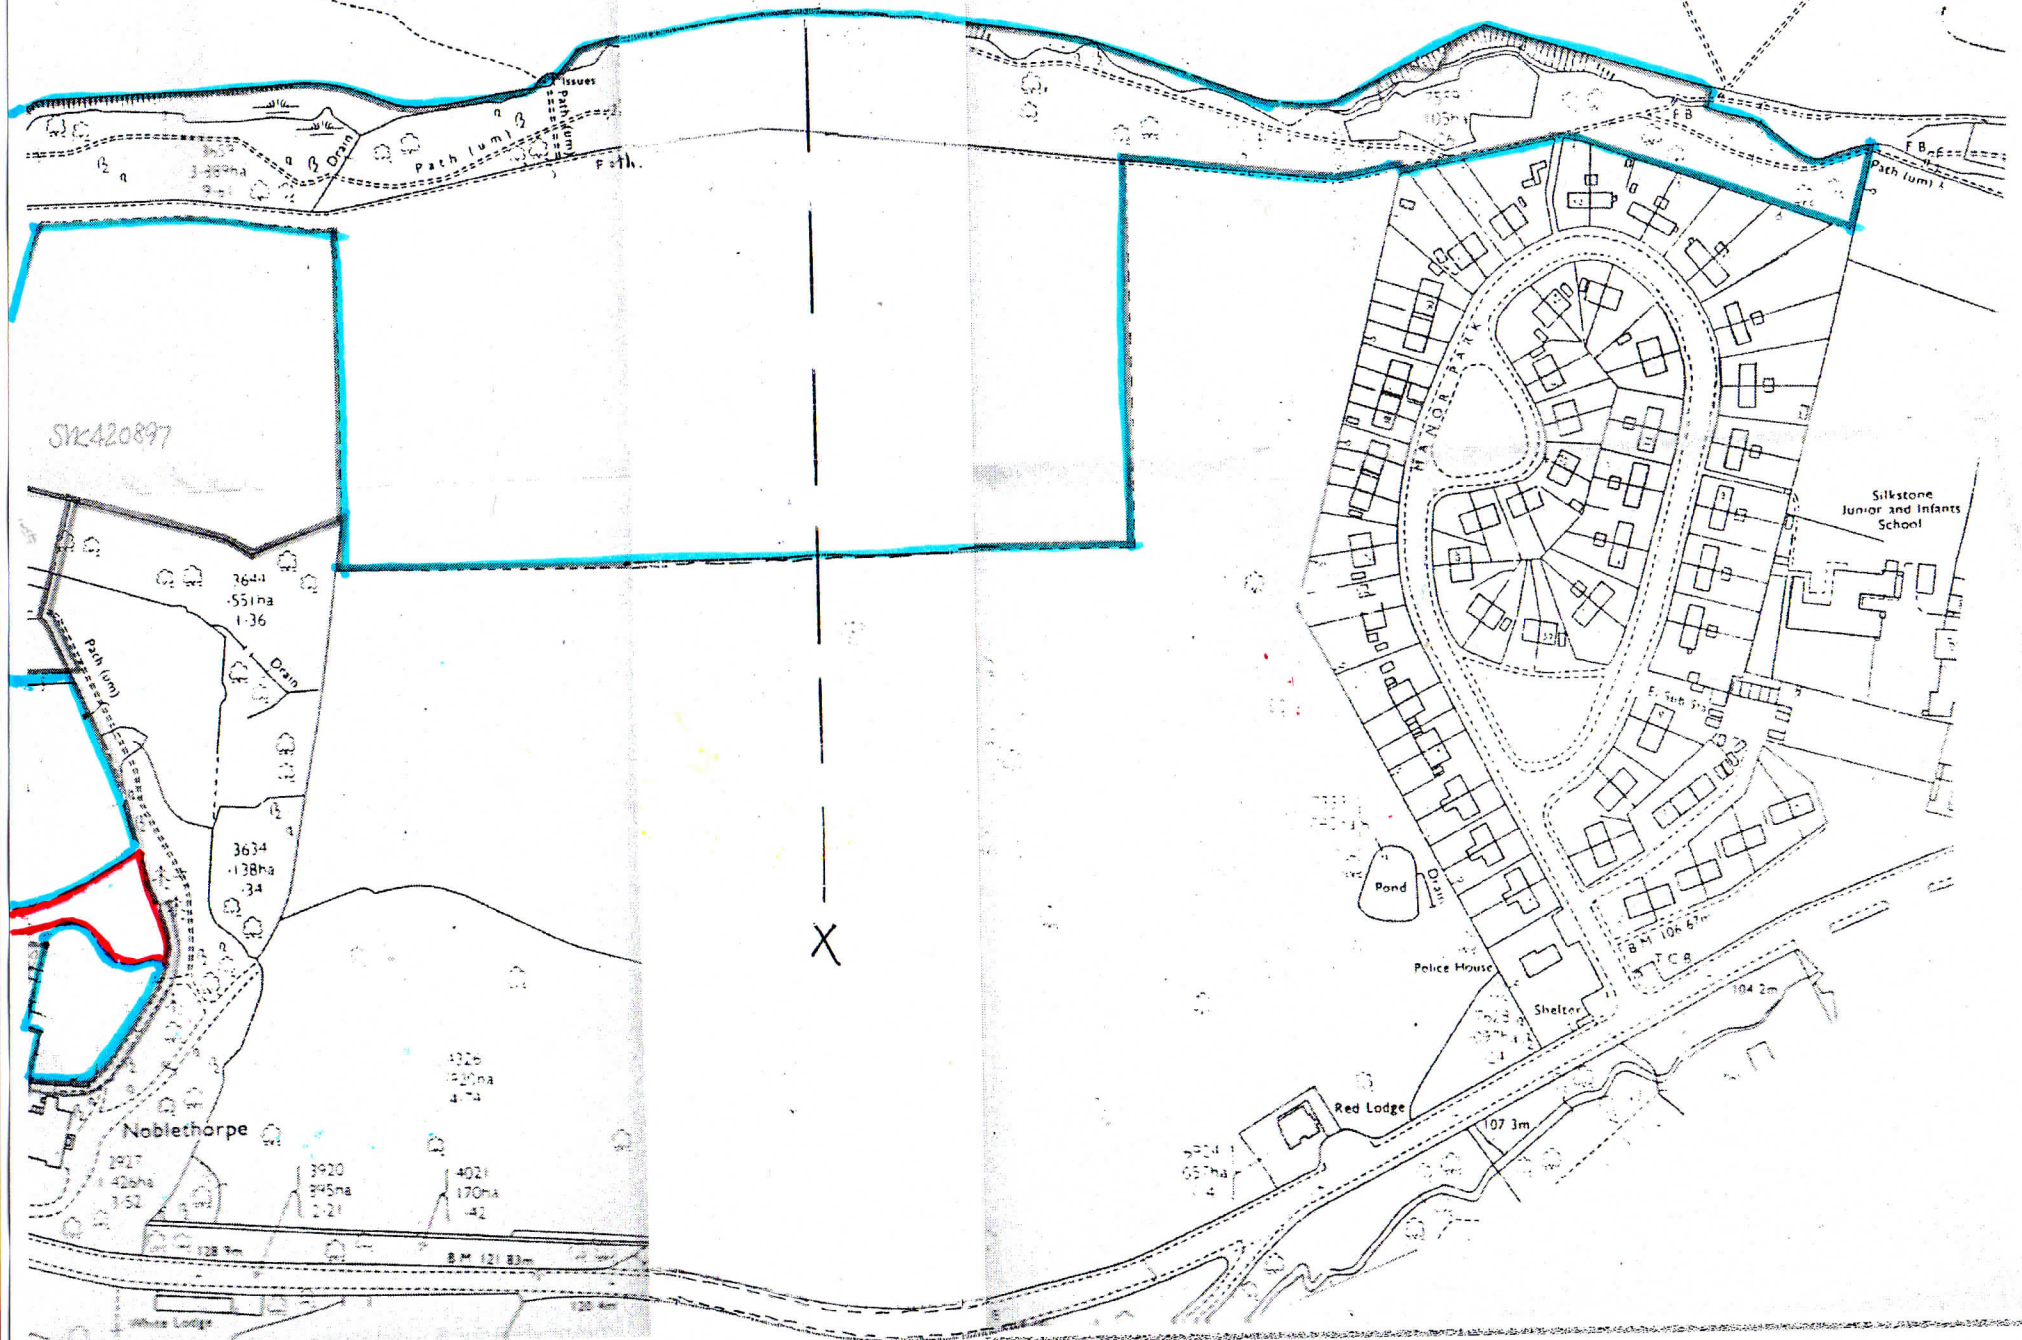

SCALE

... earlier shown by dotted ...
... plan. The title plan may
... be updated from later survey information.

SCALE 1:2500

SYK420897

SYK420897

2345
299ha
.74

7644
551ha
1.36

2737
1649ha
4.08

3634
138ha
.34

1529
708ha
1.75

1326
520ha
1.29

Noblethorpe

Noblethorpe Lodge

2927
1425ha
3.52

3920
395ha
0.97

4021
170ha
0.42

5204
657ha
1.64

OS 1
134ha
0.32

B.M. 121 83m

SCALE 1:2500

Noblethorpe - K Hickey

Promap

Ordnance Survey Crown Copyright 2022. All rights reserved.
Licence number 100022432.

© LANDMARK INFORMATION

Plotted Scale - 1:1250. Paper Size - A4

Peter Dimberline RIBA