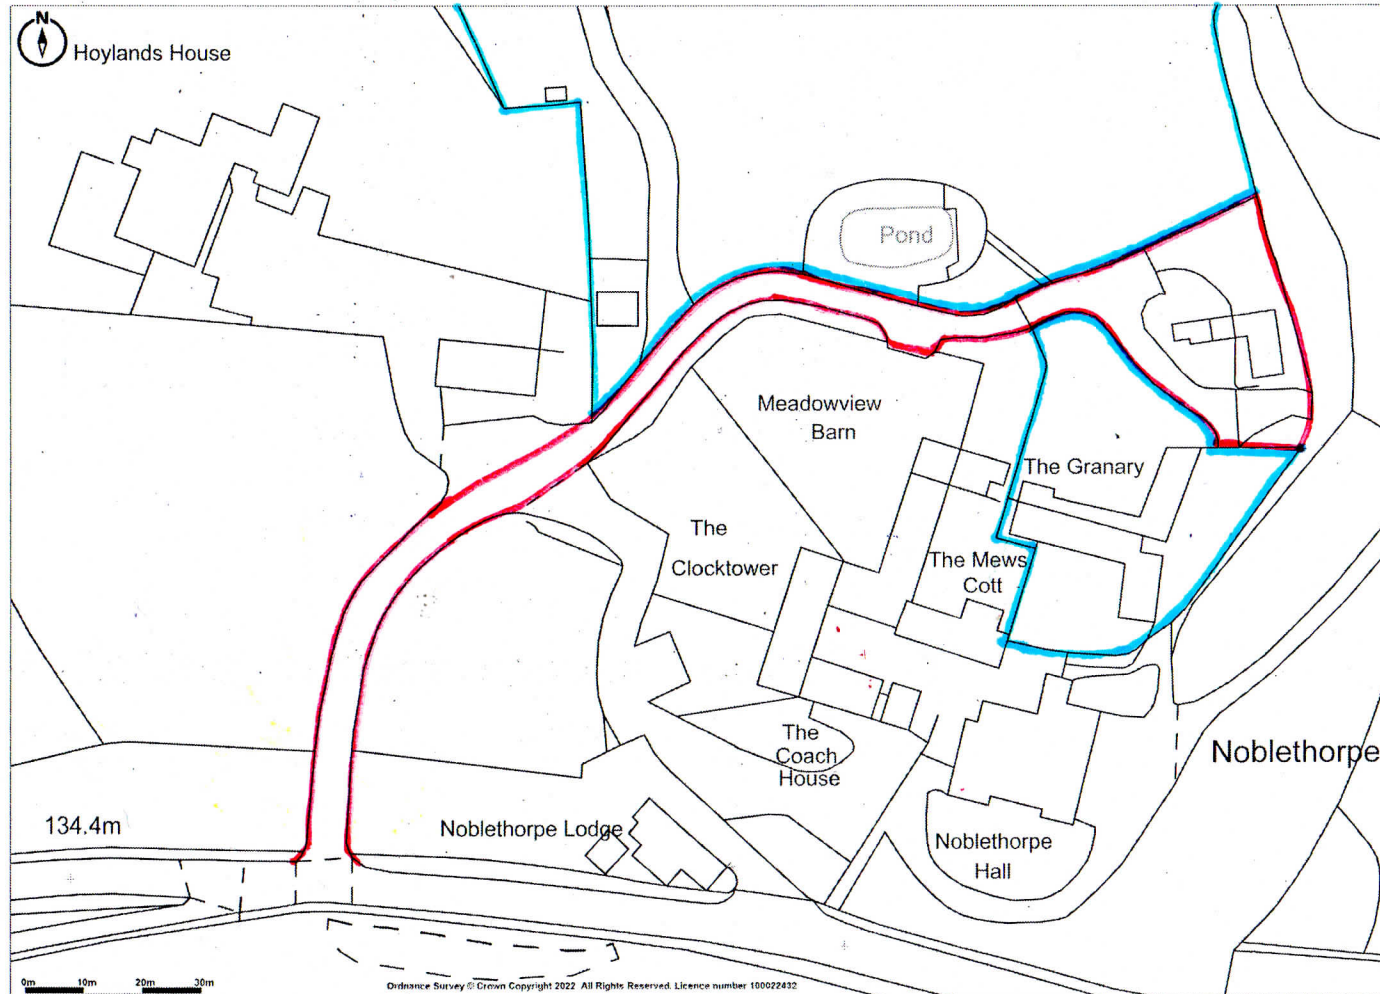

SCALE

... earlier shown by dotted ...
... plan. The title plan may
... be updated from later survey information.

SCALE 1:2500

SYK420897

SYK420897

2345
299ha
.74

7644
551ha
1.36

2737
1649ha
4.08

5204
657ha
1.64

OS 1
134ha
0.32

B.M. 121 83m

SCALE 1:2500

Noblethorpe - K Hickey

Promap

Ordnance Survey Crown Copyright 2022. All rights reserved.
Licence number 100022432.

© LANDMARK INFORMATION

Plotted Scale - 1:1250. Paper Size - A4

Peter Dimberline RIBA