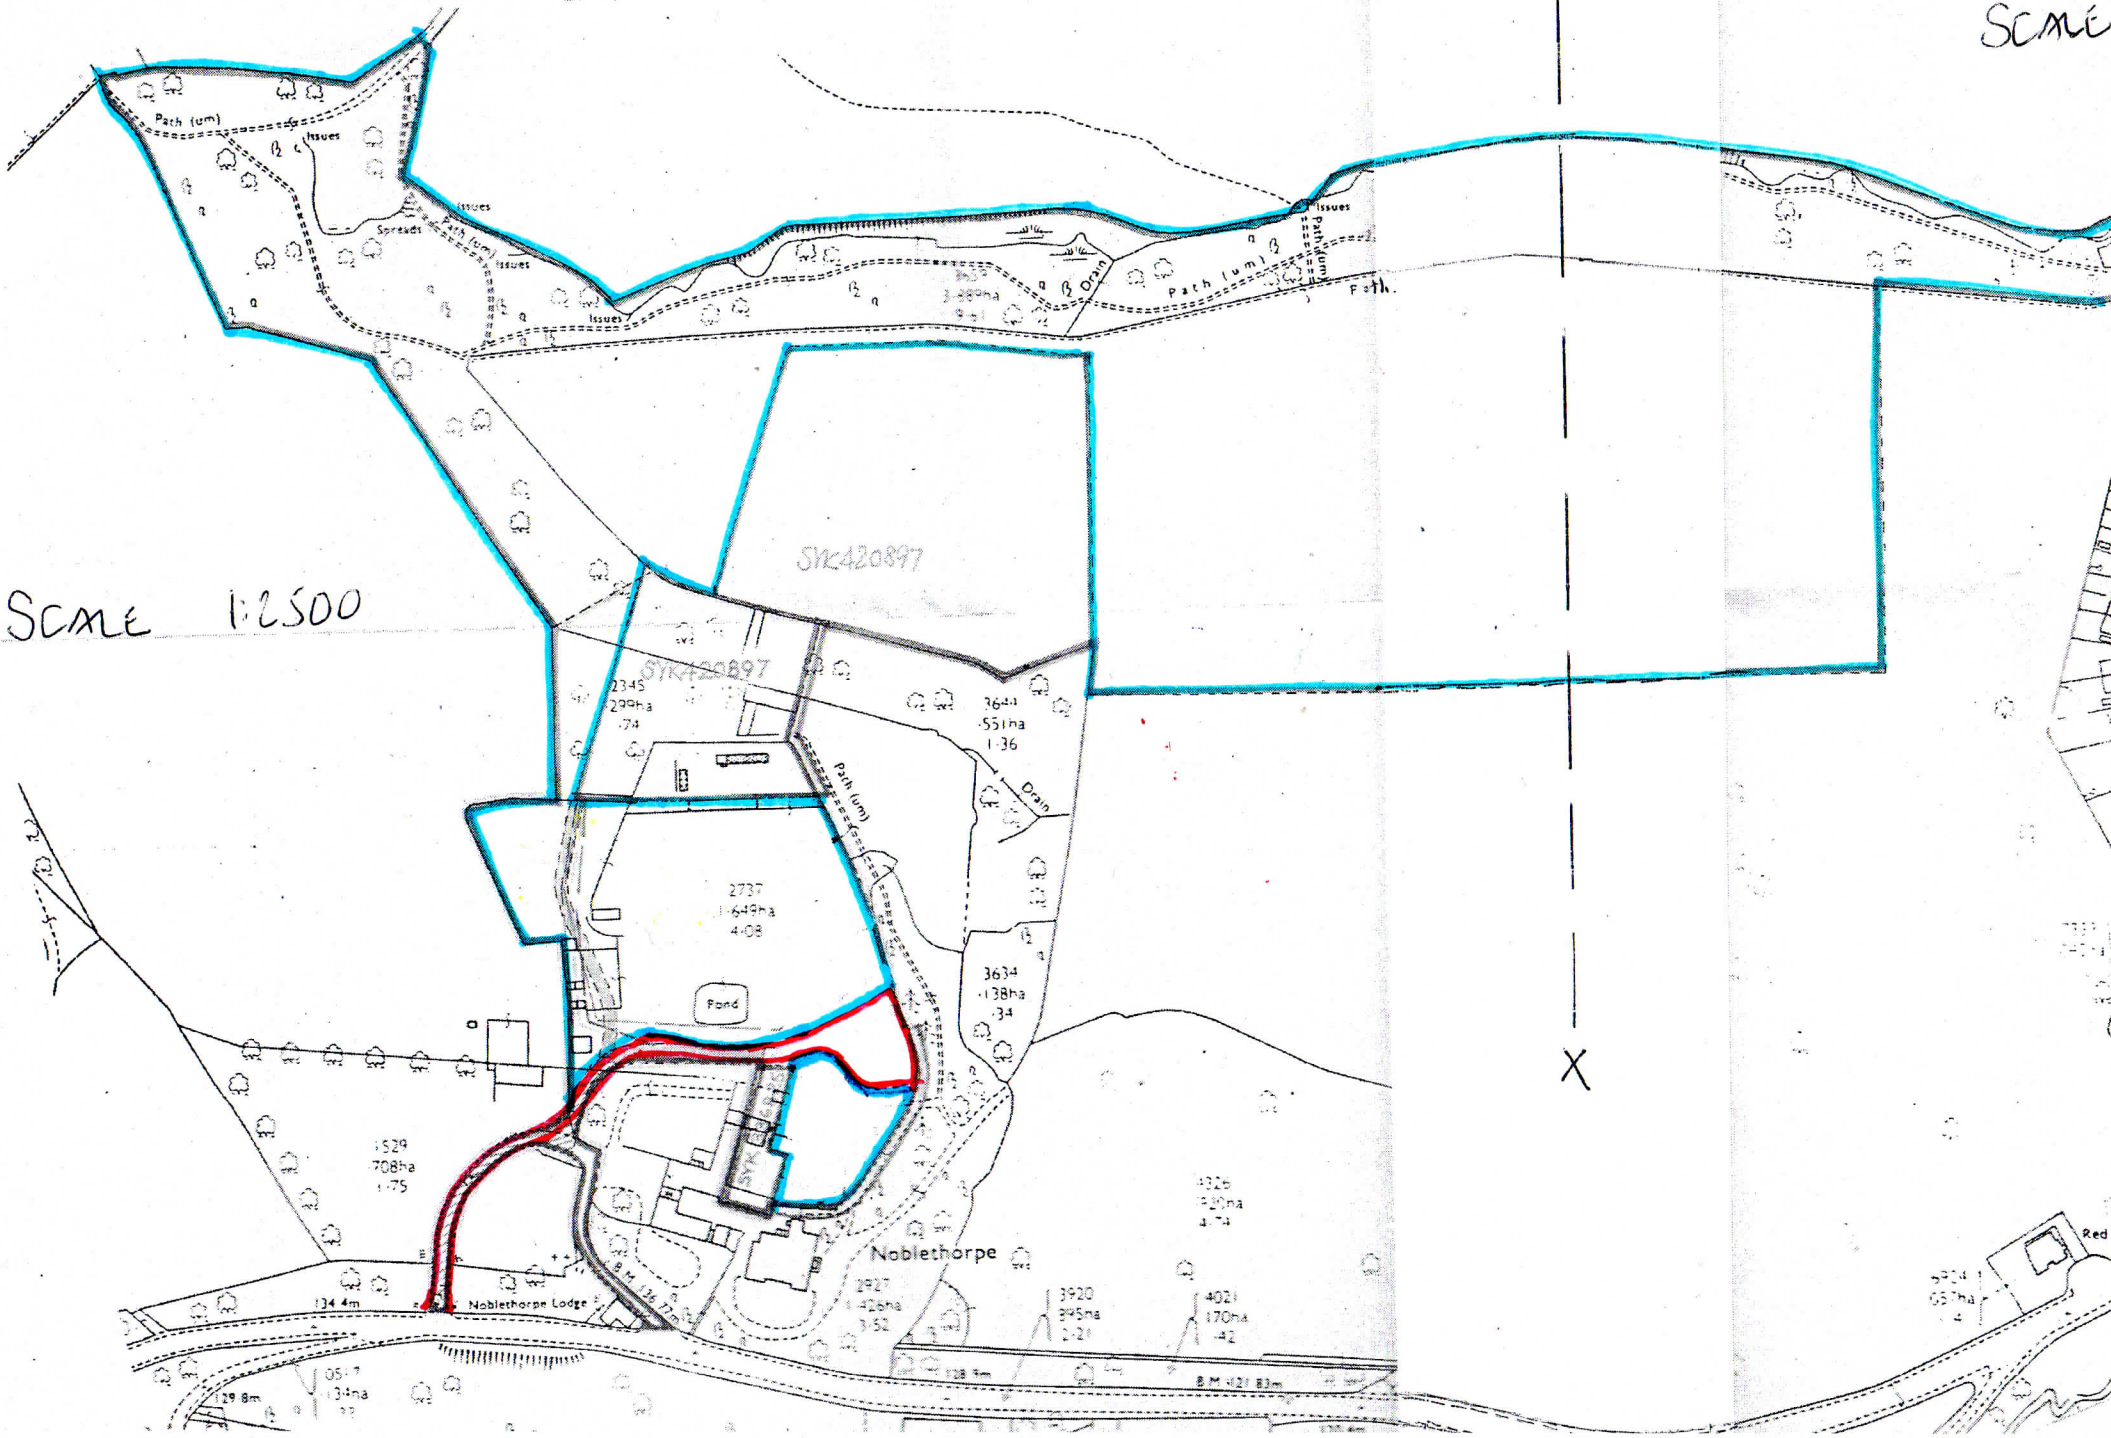

SCALE

... earlier shown by dotted ...
... plan. The title plan may
... be updated from later survey information.

SCALE 1:2500

SYK420897

SYK420897

2345
299ha
.74

7644
551ha
1.36

2737
1649ha
4.08

3634
138ha
.34

1529
708ha
1.75

1326
520ha
1.29

Noblethorpe

Noblethorpe Lodge

2927
1425ha
3.52

3920
395ha
0.97

4021
170ha
0.42

5204
657ha
1.64

OS 1
134ha
0.32

B.M. 121 83m

SCALE 1:2500

Noblethorpe - K Hickey

Promap

Ordnance Survey Crown Copyright 2022. All rights reserved.
Licence number 100022432.

© LANDMARK INFORMATION

Plotted Scale - 1:1250. Paper Size - A4

Peter Dimberline RIBA