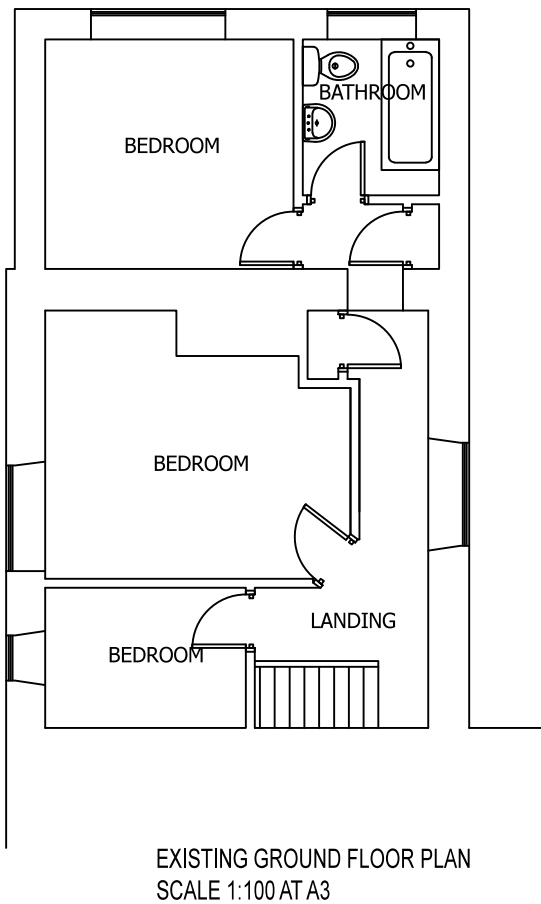

Drawing No.	Rev No.
MKM001 -004	

DO NOT SCALE: Contractor to check all dimensions and report any omissions or errors

NOTES

Rev	Description	By	Chk	App	Date

JRB DESIGNS Ltd
1 Saville Road
Cudworth
Barnsley
S72 8LT
Tel: 01226 383542
Fax: 01226 380078
Mob: 07970 541192
Email: john@jrbdesigns.co.uk

This drawing is copyright. © jrbdesigns Ltd.

Client
MS K MERCER

Drawing Title
PROPOSED PLANS

Address
**100 HIGH STREET
ROYSTON
BARNSELY
S71 4RN**

Project Title:
**SIDE EXT RAISING OF EXT
ROOF AND LOFT CONVERSION**

Purpose of Issue:
PLANNING

Drawing Status
FIRST ISSUE

Scale at A3 AS SHOWN	Drawn By JRB	Date 24/04/2016
Checked By	Date 24/04/2016	Approved By Date 24/04/2016

Project No. MKM001	Drawing No. 004	Revision -

APPROVAL ☐ INFORMATION ☐ TENDER ☐ CONTRACT ☐ CONSTRUCTION ☐