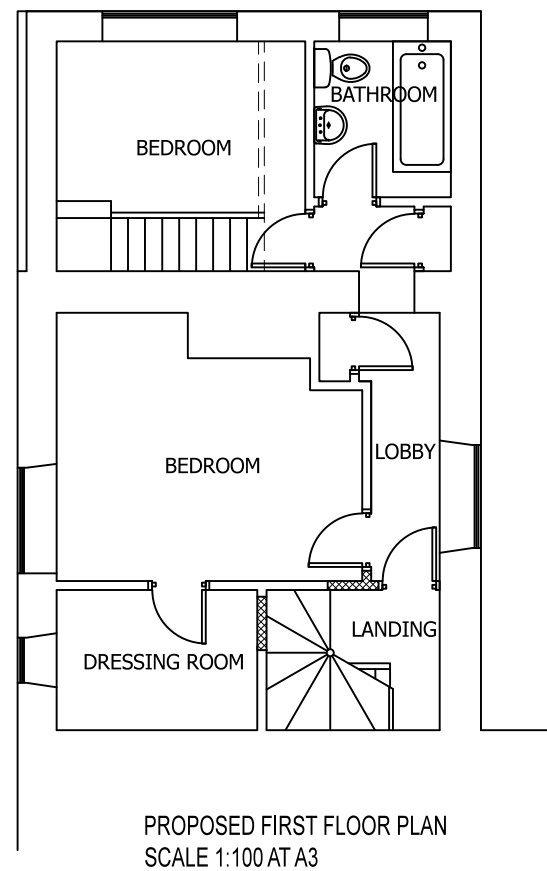

Drawing No.	Rev No.
MKM001 -004	

DO NOT SCALE: Contractor to check all dimensions and report any omissions or errors

NOTES

Rev	Description	By	Chk	App	Date

JRB DESIGNS Ltd
1 Saville Road
Cudworth
Barnsley
S72 8LT
Tel: 01226 383542
Fax: 01226 380078
Mob: 07970 541192
Email: john@jrbdesigns.co.uk

This drawing is copyright. © jrbdesigns Ltd.

Client
MS K MERCER

Drawing Title
PROPOSED PLANS

Address
**100 HIGH STREET
ROYSTON
BARNSELY
S71 4RN**

Project Title:
**SIDE EXT RAISING OF EXT
ROOF AND LOFT CONVERSION**

Purpose of Issue:
PLANNING

Drawing Status
FIRST ISSUE

Scale at A3 AS SHOWN	Drawn By JRB	Date 24/04/2016
Checked By	Date 24/04/2016	Approved By Date 24/04/2016

Project No. MKM001	Drawing No. 004	Revision -

APPROVAL ☐ INFORMATION ☐ TENDER ☐ CONTRACT ☐ CONSTRUCTION ☐