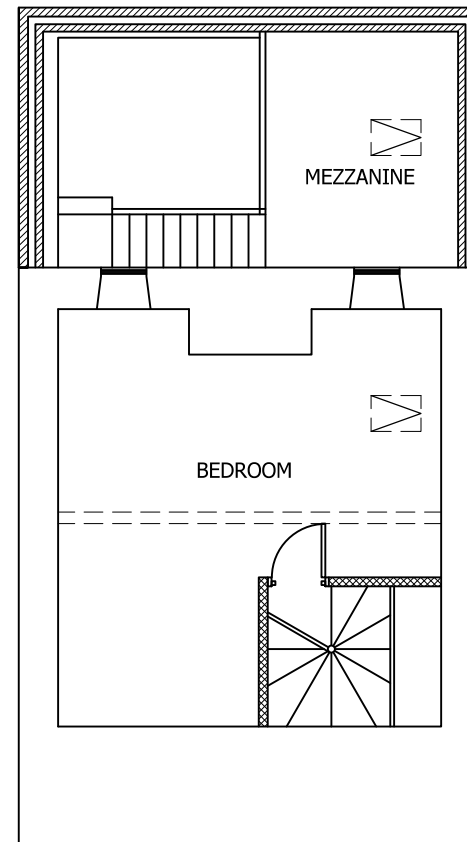

Drawing No.	Rev No.
MKM001 -004	

DO NOT SCALE: Contractor to check all dimensions and report any omissions or errors

NOTES

Rev	Description	By	Chk	App	Date

JRB DESIGNS Ltd
1 Saville Road
Cudworth
Barnsley
S72 8LT
Tel: 01226 383542
Fax: 01226 380078
Mob: 07970 541192
Email: john@jrbdesigns.co.uk

This drawing is copyright. © jrbdesigns Ltd.

Client
MS K MERCER

Drawing Title
PROPOSED PLANS

Address
**100 HIGH STREET
ROYSTON
BARNSELY
S71 4RN**

Project Title:
**SIDE EXT RAISING OF EXT
ROOF AND LOFT CONVERSION**

Purpose of Issue:
PLANNING

Drawing Status
FIRST ISSUE

Scale at A3 AS SHOWN	Drawn By JRB	Date 24/04/2016
Checked By	Date 24/04/2016	Approved By Date 24/04/2016

Project No. MKM001	Drawing No. 004	Revision -

APPROVAL ☐ INFORMATION ☐ TENDER ☐ CONTRACT ☐ CONSTRUCTION ☐