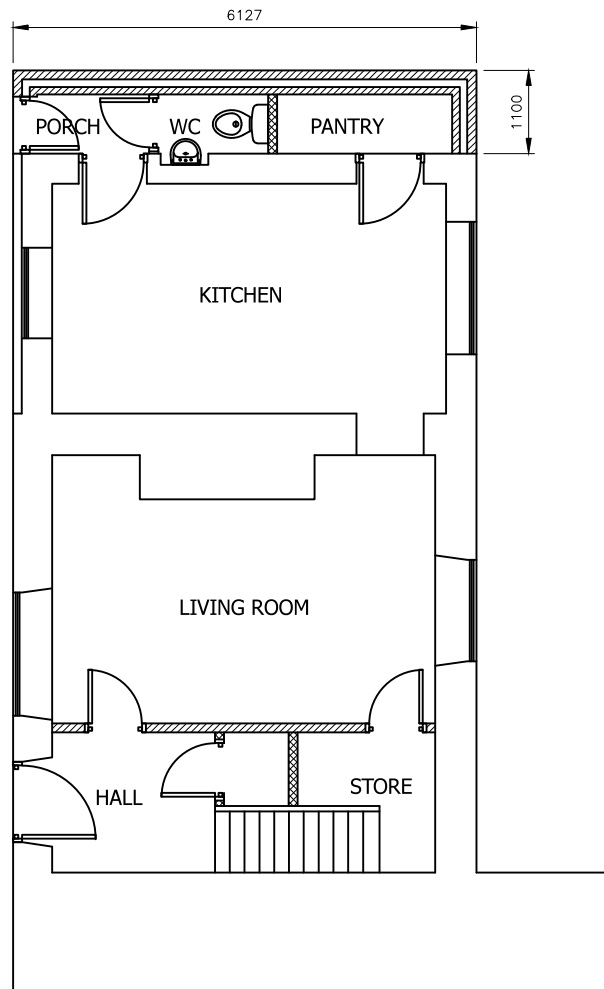

Drawing No.	Rev No.
MKM001 -004	

DO NOT SCALE: Contractor to check all dimensions and report any omissions or errors

NOTES

Rev	Description	By	Chk	App	Date

JRB DESIGNS Ltd
1 Saville Road
Cudworth
Barnsley
S72 8LT
Tel: 01226 383542
Fax: 01226 380078
Mob: 07970 541192
Email: john@jrbdesigns.co.uk

This drawing is copyright. © jrbdesigns Ltd.

Client
MS K MERCER

Drawing Title
PROPOSED PLANS

Address
**100 HIGH STREET
ROYSTON
BARNSELY
S71 4RN**

Project Title:
**SIDE EXT RAISING OF EXT
ROOF AND LOFT CONVERSION**

Purpose of Issue:
PLANNING

Drawing Status
FIRST ISSUE

Scale at A3 AS SHOWN	Drawn By JRB	Date 24/04/2016
Checked By	Date 24/04/2016	Approved By Date 24/04/2016

Project No. MKM001	Drawing No. 004	Revision -

APPROVAL ☐ INFORMATION ☐ TENDER ☐ CONTRACT ☐ CONSTRUCTION ☐