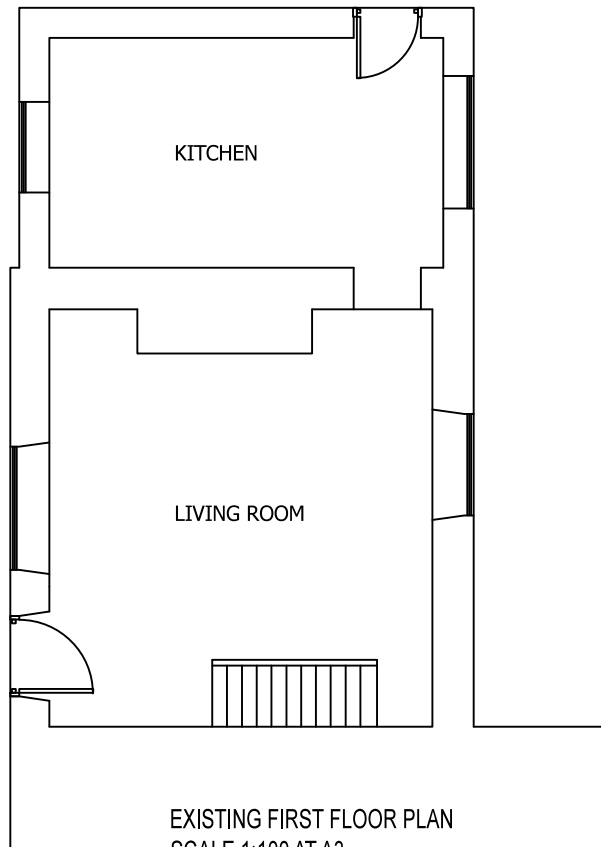

Drawing No.	Rev No.
MKM001 -004	

DO NOT SCALE: Contractor to check all dimensions and report any omissions or errors

NOTES

Rev	Description	By	Chk	App	Date

JRB DESIGNS Ltd
1 Saville Road
Cudworth
Barnsley
S72 8LT
Tel: 01226 383542
Fax: 01226 380078
Mob: 07970 541192
Email: john@jrbdesigns.co.uk

This drawing is copyright. © jrbdesigns Ltd.

Client
MS K MERCER

Drawing Title
PROPOSED PLANS

Address
**100 HIGH STREET
ROYSTON
BARNSELY
S71 4RN**

Project Title:
**SIDE EXT RAISING OF EXT
ROOF AND LOFT CONVERSION**

Purpose of Issue:
PLANNING

Drawing Status
FIRST ISSUE

Scale at A3 AS SHOWN	Drawn By JRB	Date 24/04/2016
Checked By	Date 24/04/2016	Approved By Date 24/04/2016

Project No. MKM001	Drawing No. 004	Revision -

APPROVAL ☐ INFORMATION ☐ TENDER ☐ CONTRACT ☐ CONSTRUCTION ☐