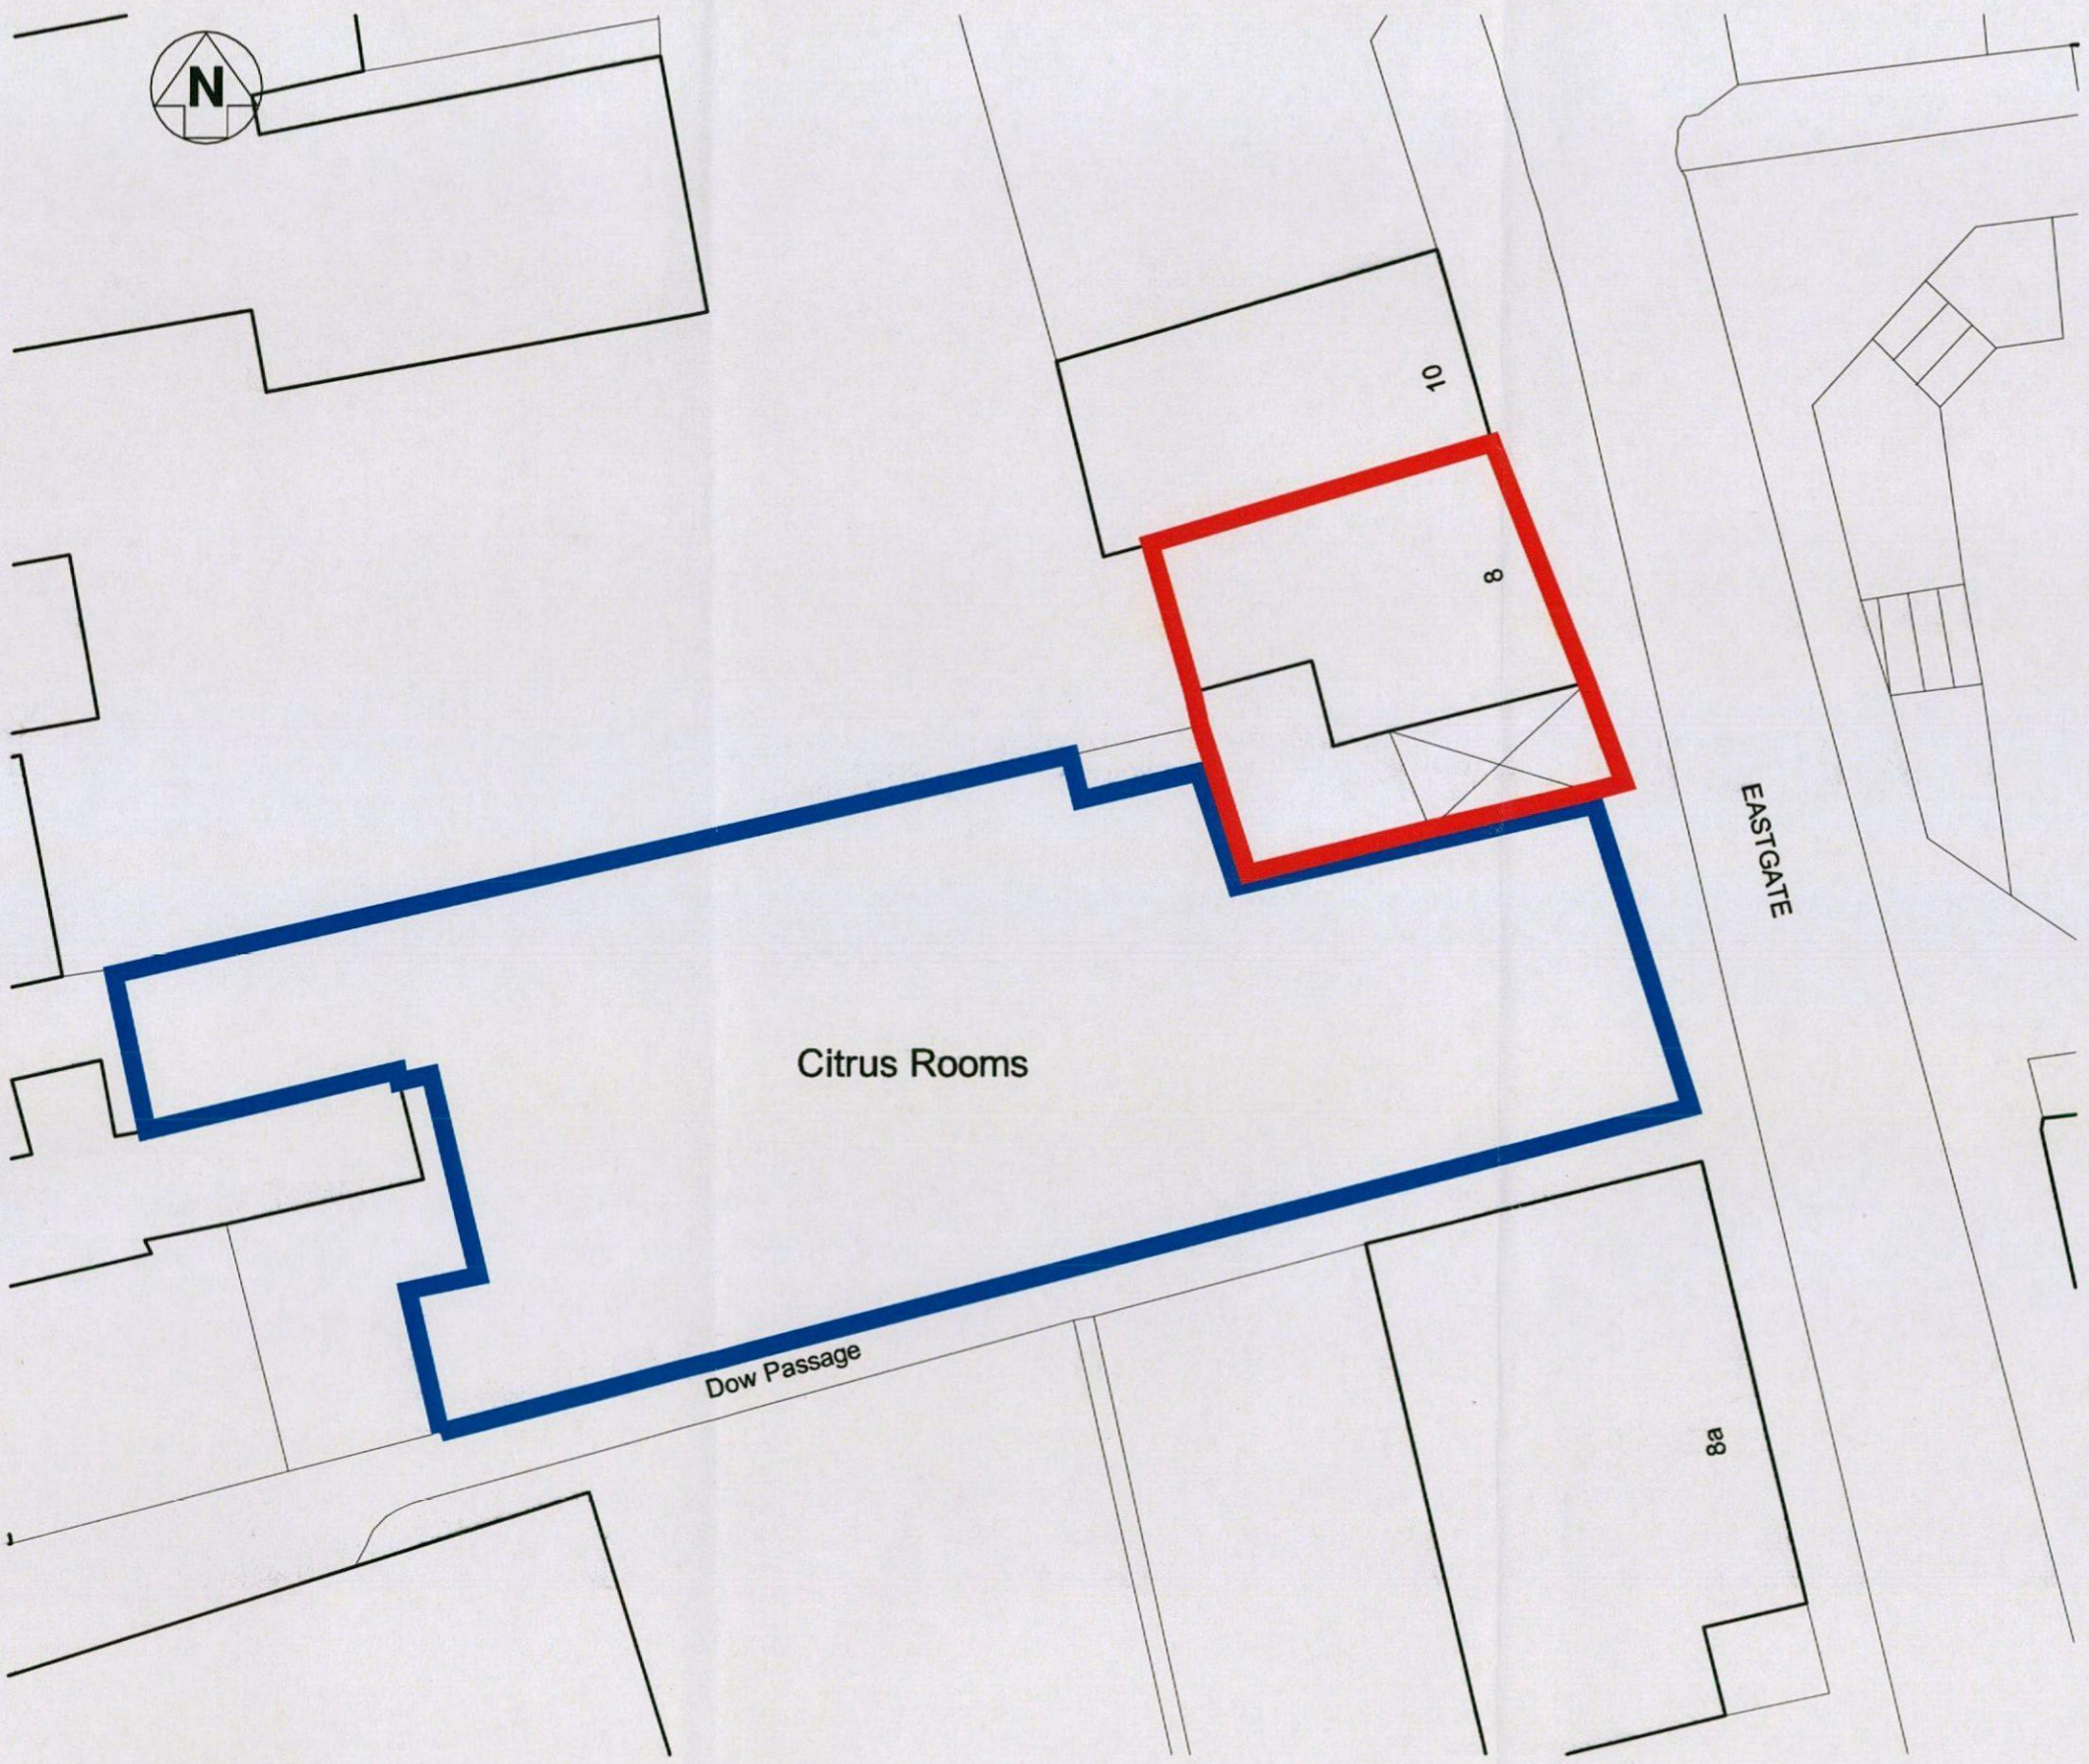

SITE PLAN 1:500

LOCATION PLAN 1:1250

Coda Studios Ltd
 Hope Works, 25 Mowbray St, Sheffield, S3 8EL
 t:0114 279 6003 f: 0114 279 6004
 e:information@codastudios.co.uk

DRAWN	CHECKED	DATE	SCALE	REVISION
AH	DC	04/13	1:500/1:1250	-

Client	Mr Kieron Armstrong
Job	CITRUS-OFFICE
Title	LOCATION & SITE PLAN
Dwg. No.	2079-001

© COPYRIGHT EXISTS ON THE DESIGNS AND INFORMATION SHOWN ON THIS DRAWING
 The Contractor must verify all dimensions on site before making shop drawings
 or commencing work of any kind. No dimensions to be scaled from this drawing.
 Architect to be notified of any discrepancies in dimensions immediately.

Client	Mr Kieron Armstrong
Job	CITRUS-OFFICE
Title	BLOCK SITE PLAN
Dwg. No.	2079-004

© COPYRIGHT EXISTS ON THE DESIGNS AND INFORMATION SHOWN ON THIS DRAWING
 The Contractor must verify all dimensions on site before making shop drawings
 or commencing work of any kind. No dimensions to be scaled from this drawing.
 Architect to be notified of any discrepancies in dimensions immediately.