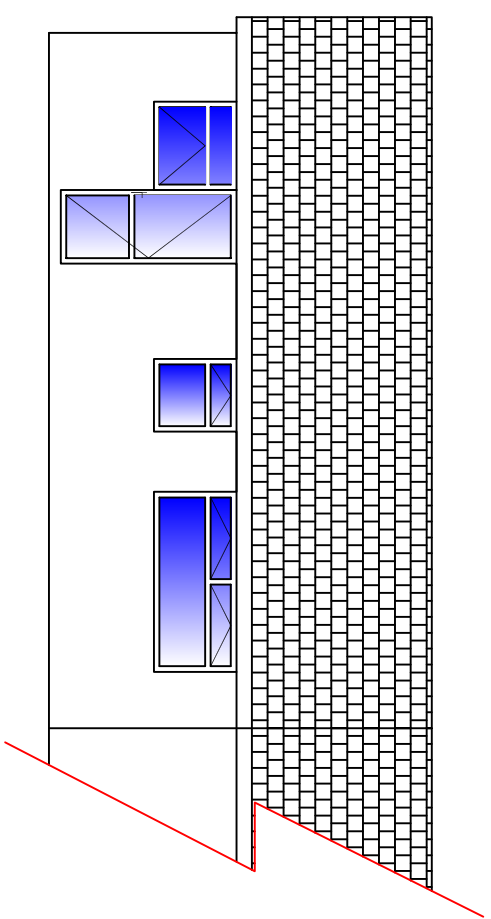

LEFT

REAR

RIGHT

FLOOR PLAN

SCALE 1:100
 EXISTING ELEVATION DRAWING

MR GEOFFRY COLLINS
 12 GREEN ACRES, HOYLAND
 S74 0HL

MIKE TAYLOR 24.5.2010