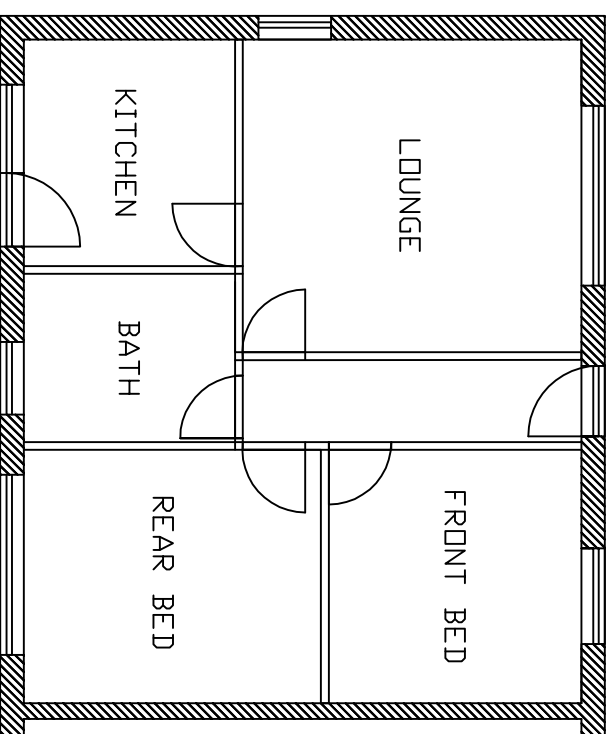

LEFT

REAR

RIGHT

FLOOR PLAN

SCALE 1:100
 EXISTING ELEVATION DRAWING

MR GEOFFRY COLLINS
 12 GREEN ACRES, HOYLAND
 S74 0HL

MIKE TAYLOR 24.5.2010