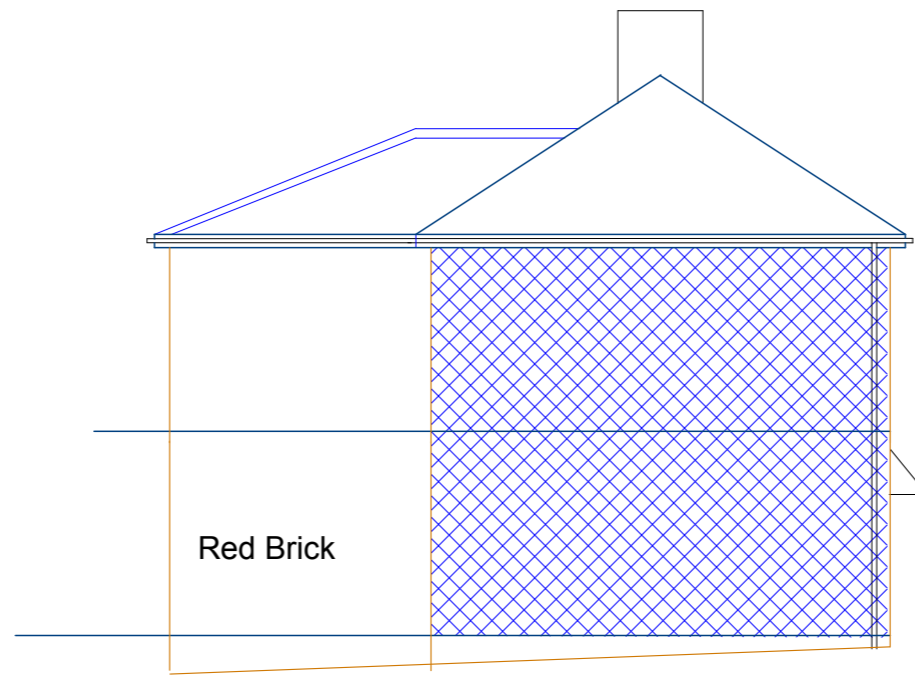

West Elevation

East Elevation

Rear Elevation

Front Elevation

Proposed Extension
 to 184 Barnsley Road
 Dodworth, Barnsley.S75 3JX
 for Mrs.R.Moorhouse.
 Proposed Elevations
 Scale 1:100.August 2015.
 Dwg.Ref.IW15 6A
 Paper size A3
 Rev.13th Oct.2015
 Extn.roof pitch lowered to 22.5°