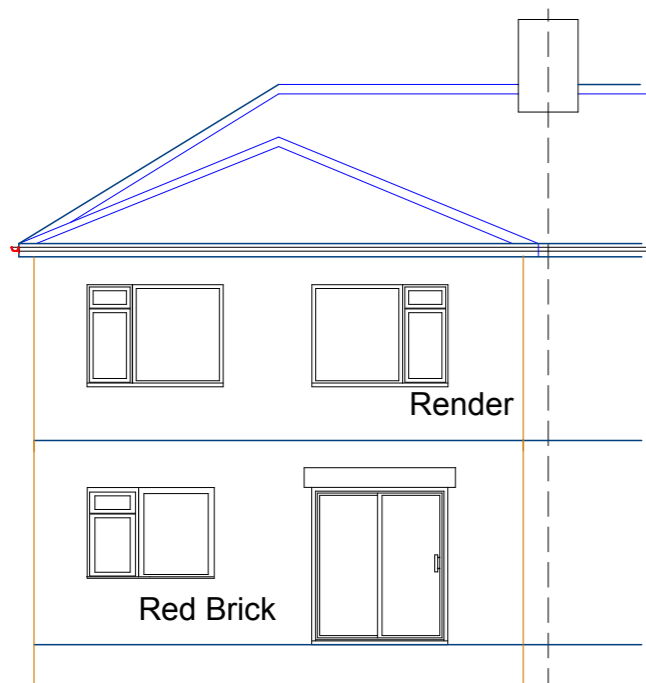

West Elevation

East Elevation

Rear Elevation

Front Elevation

Proposed Extension
 to 184 Barnsley Road
 Dodworth, Barnsley.S75 3JX
 for Mrs.R.Moorhouse.
 Proposed Elevations
 Scale 1:100.August 2015.
 Dwg.Ref.IW15 6A
 Paper size A3
 Rev.13th Oct.2015
 Extn.roof pitch lowered to 22.5°