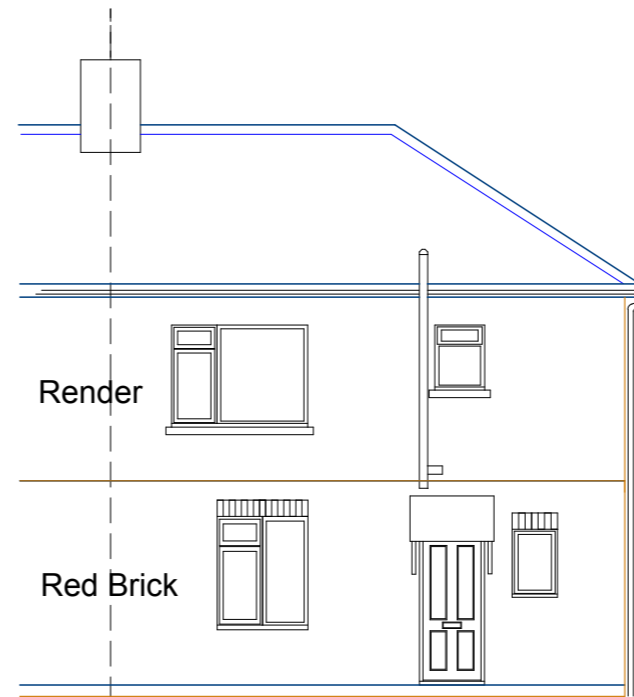

West Elevation

East Elevation

Rear Elevation

Front Elevation

Proposed Extension
 to 184 Barnsley Road
 Dodworth, Barnsley.S75 3JX
 for Mrs.R.Moorhouse.
 Proposed Elevations
 Scale 1:100.August 2015.
 Dwg.Ref.IW15 6A
 Paper size A3
 Rev.13th Oct.2015
 Extn.roof pitch lowered to 22.5°