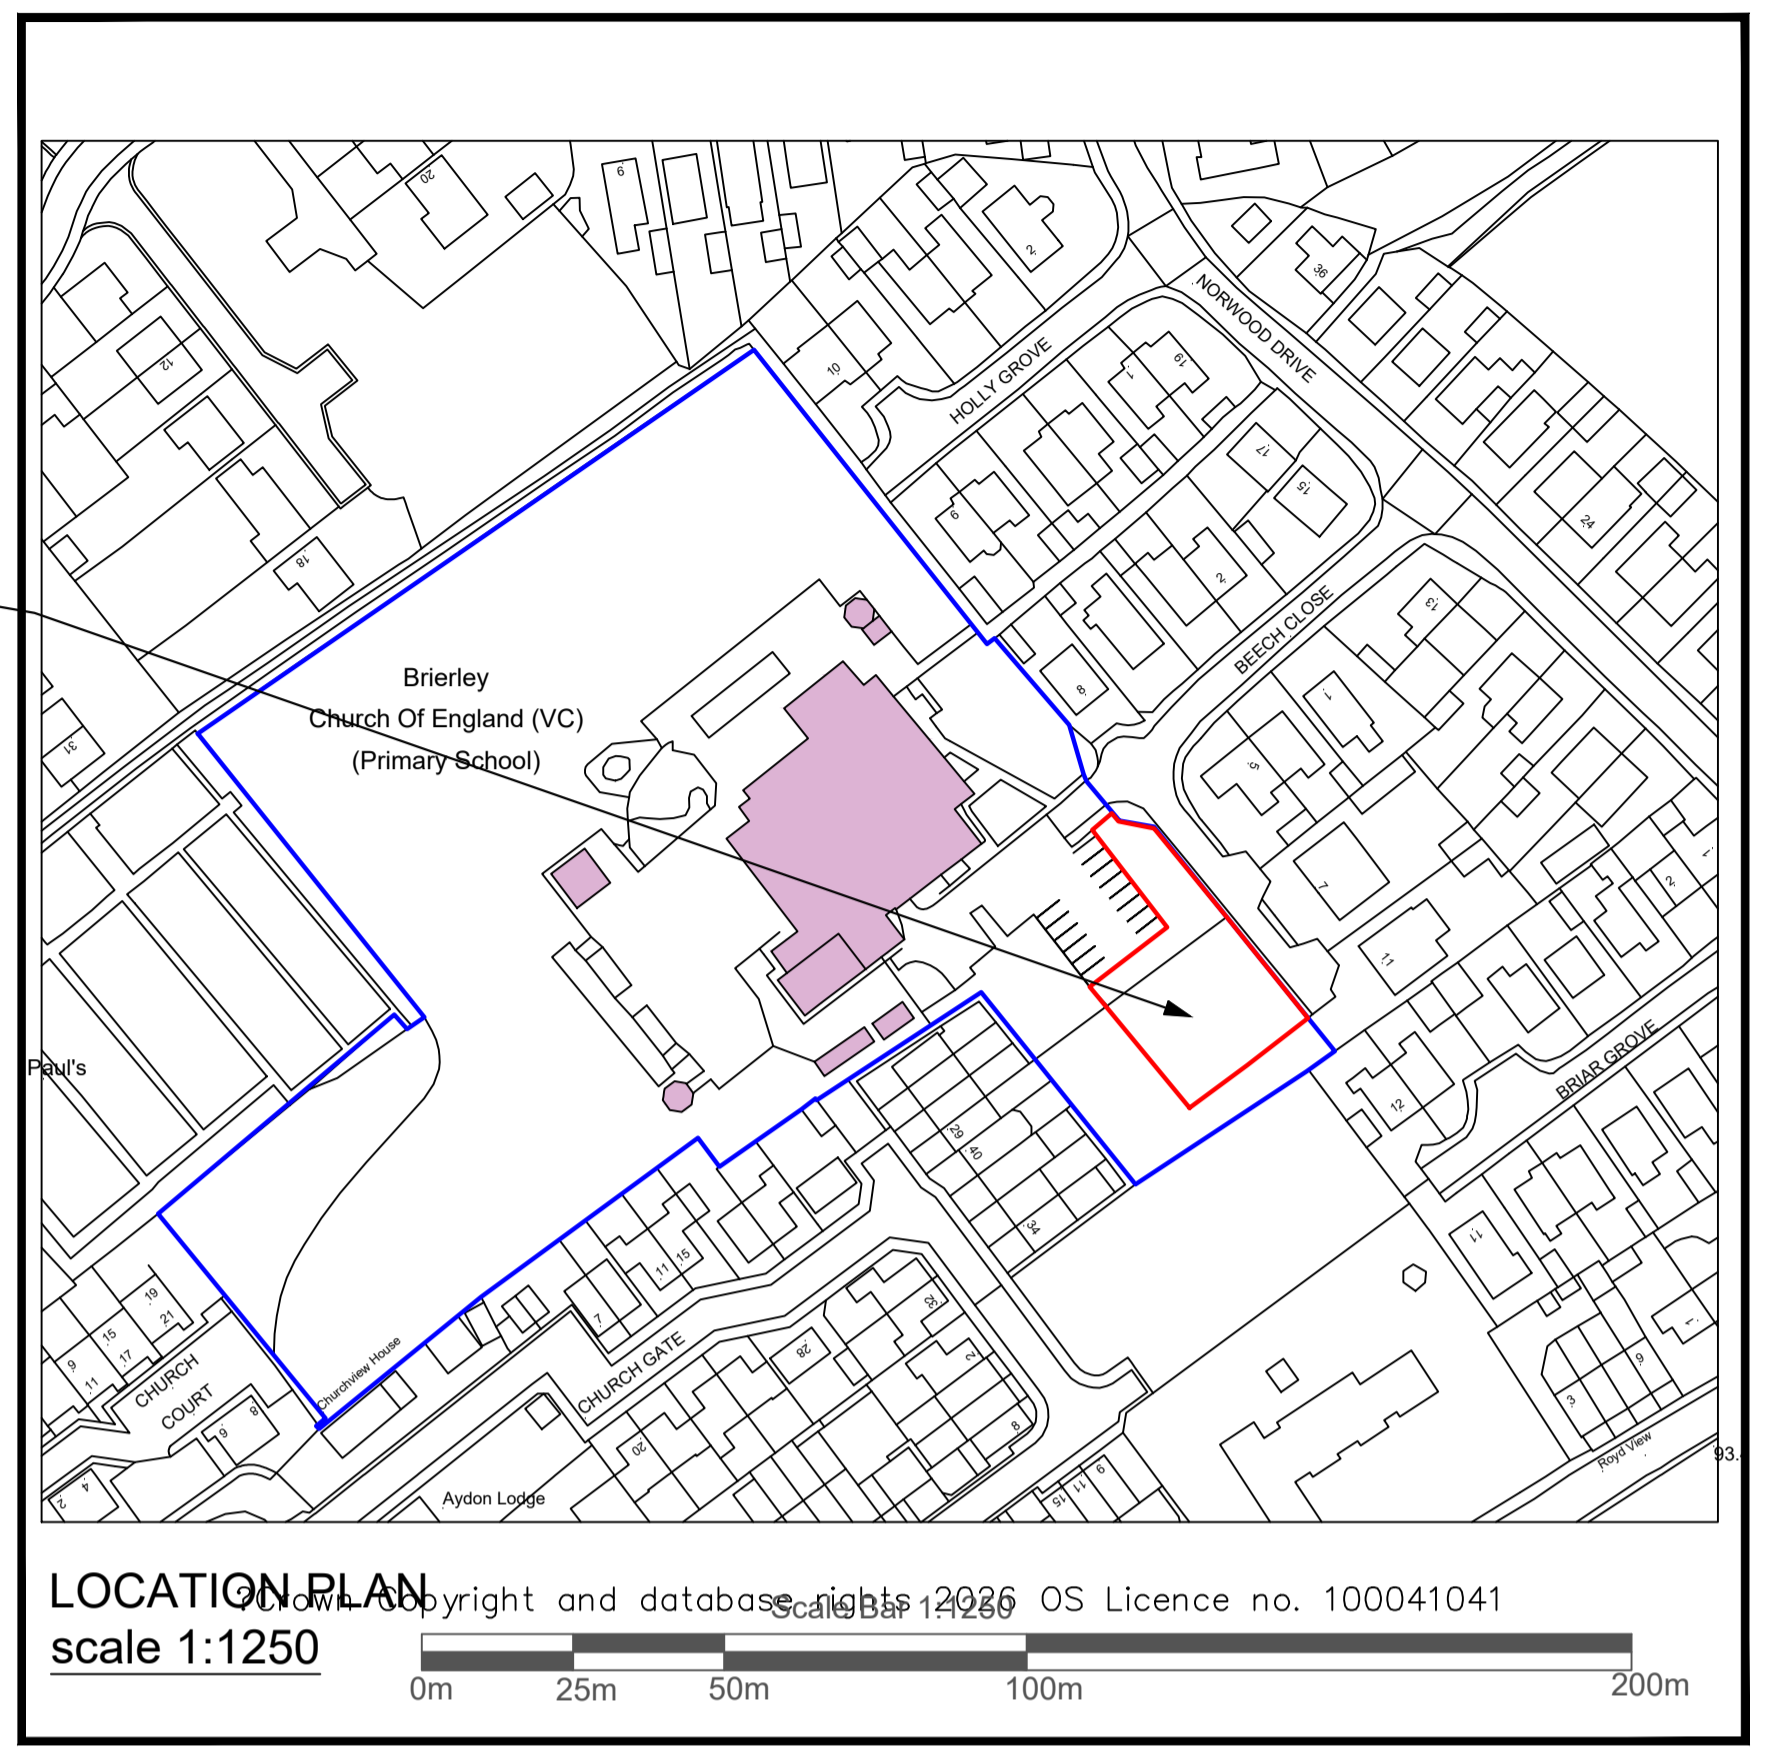

Proposed location of single storey Portakabin Building.

LOCATION PLAN  
scale 1:1250

© Crown Copyright 2020 OS Licence no.100041041  
Reproduction in whole or in part is prohibited without the prior permission of Ordnance Survey.

BLOCK PLAN  
scale 1:200

Portakabin Limited 2000  
This drawing is the property of Portakabin Limited, it must not be copied or reproduced or divulged to anyone without written permission.

Title  
**Existing Location & Block Plan**  
**Brierley CofE Primary School**  
at Beech Close,  
Barnsley  
S72 9EJ

Date: 8th May 2026

Scale : 1:200 & 1:1250 @ A1

Drawing Number  
TM BCOE ELBP 001

Rev.	Date	Notes

**NOTES:**  
- Site plan is based on existing Ordnance Survey information  
- Responsibility is not accepted for errors made by others in scaling from this drawing. Contractors must check all dimensions on site. Discrepancies must be reported to the drawing owner before proceeding.

**KEY:**  
— Application Boundary  
— Site Ownership Boundary  
— Proposed fencing  
— Proposed hardstanding / pathways