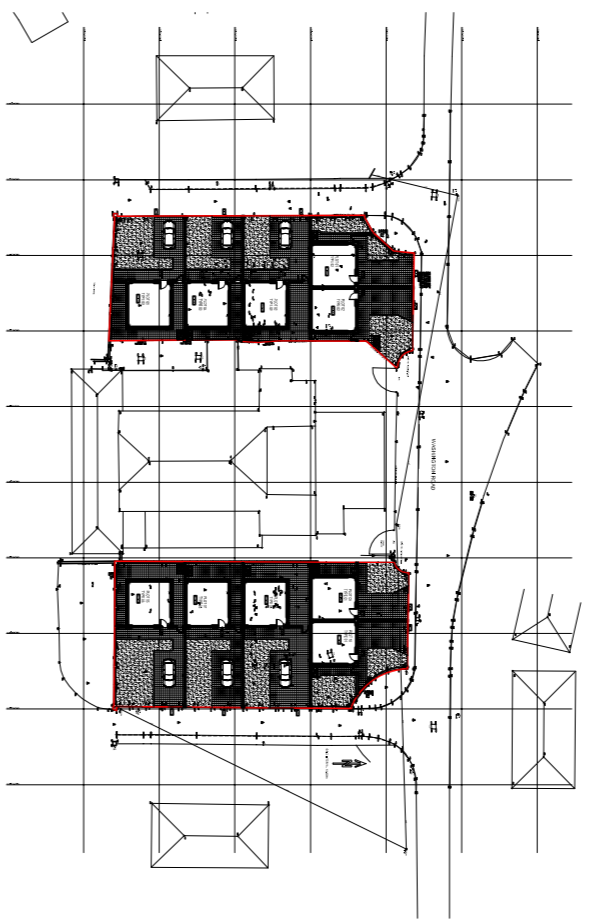

Revision	Date
A	20.07.15
B	14.03.16
C	11.04.16
D	16.05.16