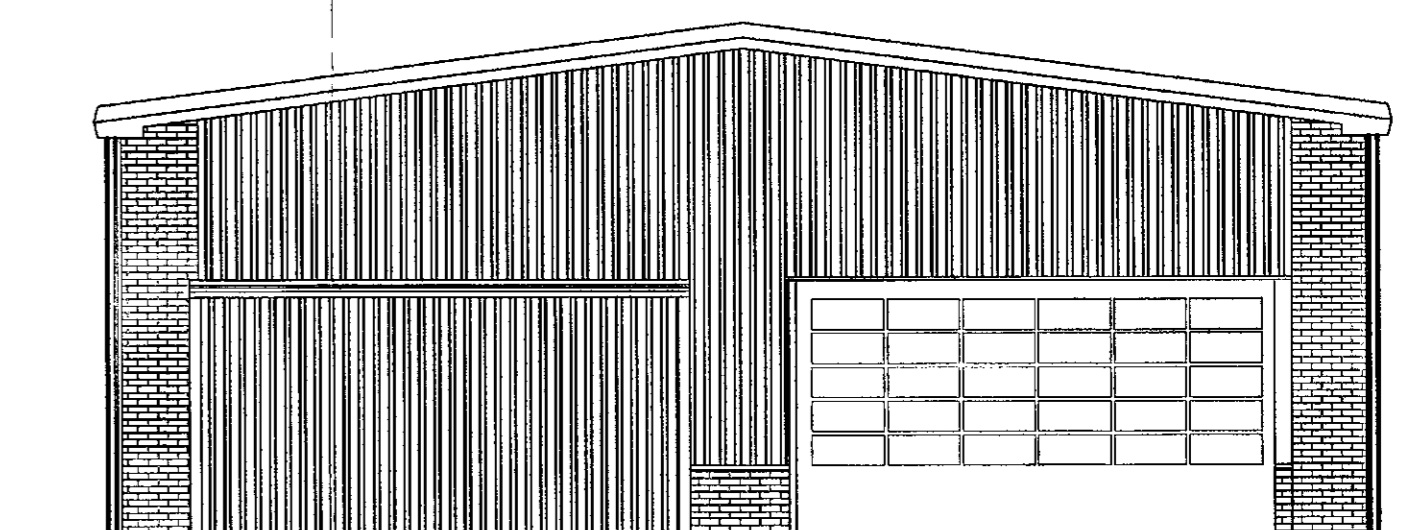

Front Elevation

Side Elevation

Rear Elevation

PROJECT MANAGEMENT & ARCHITECTURAL SERVICES  
WEB: www.promanconsultancy.co.uk EMAIL: info@promanconsultancy.co.uk

Project			
Cars2 Pontefract Road, Barnsley, S71 1AL			
Drawing title			
As Proposed - Peugeot Building			
Drawn	DK	Date	Dec 18
Scale	1:100@A1		
Project no.	1225	Drawing no.	1225-04
Revision			

DIMENSIONS IN mm - DO NOT SCALE FROM DRAWING - REFER TO ANNOTATION

Front Elevation

Side Elevation

Rear Elevation

**PROMAN**  
Consultancy

ProMan Consultancy Ltd.  
14 LIPSWING WOOD  
HORSBURY BRIDGE  
WAKEFIELD  
WF1 0JZ  
TEL: 01924 279007  
MOB: 07536 604 331 8