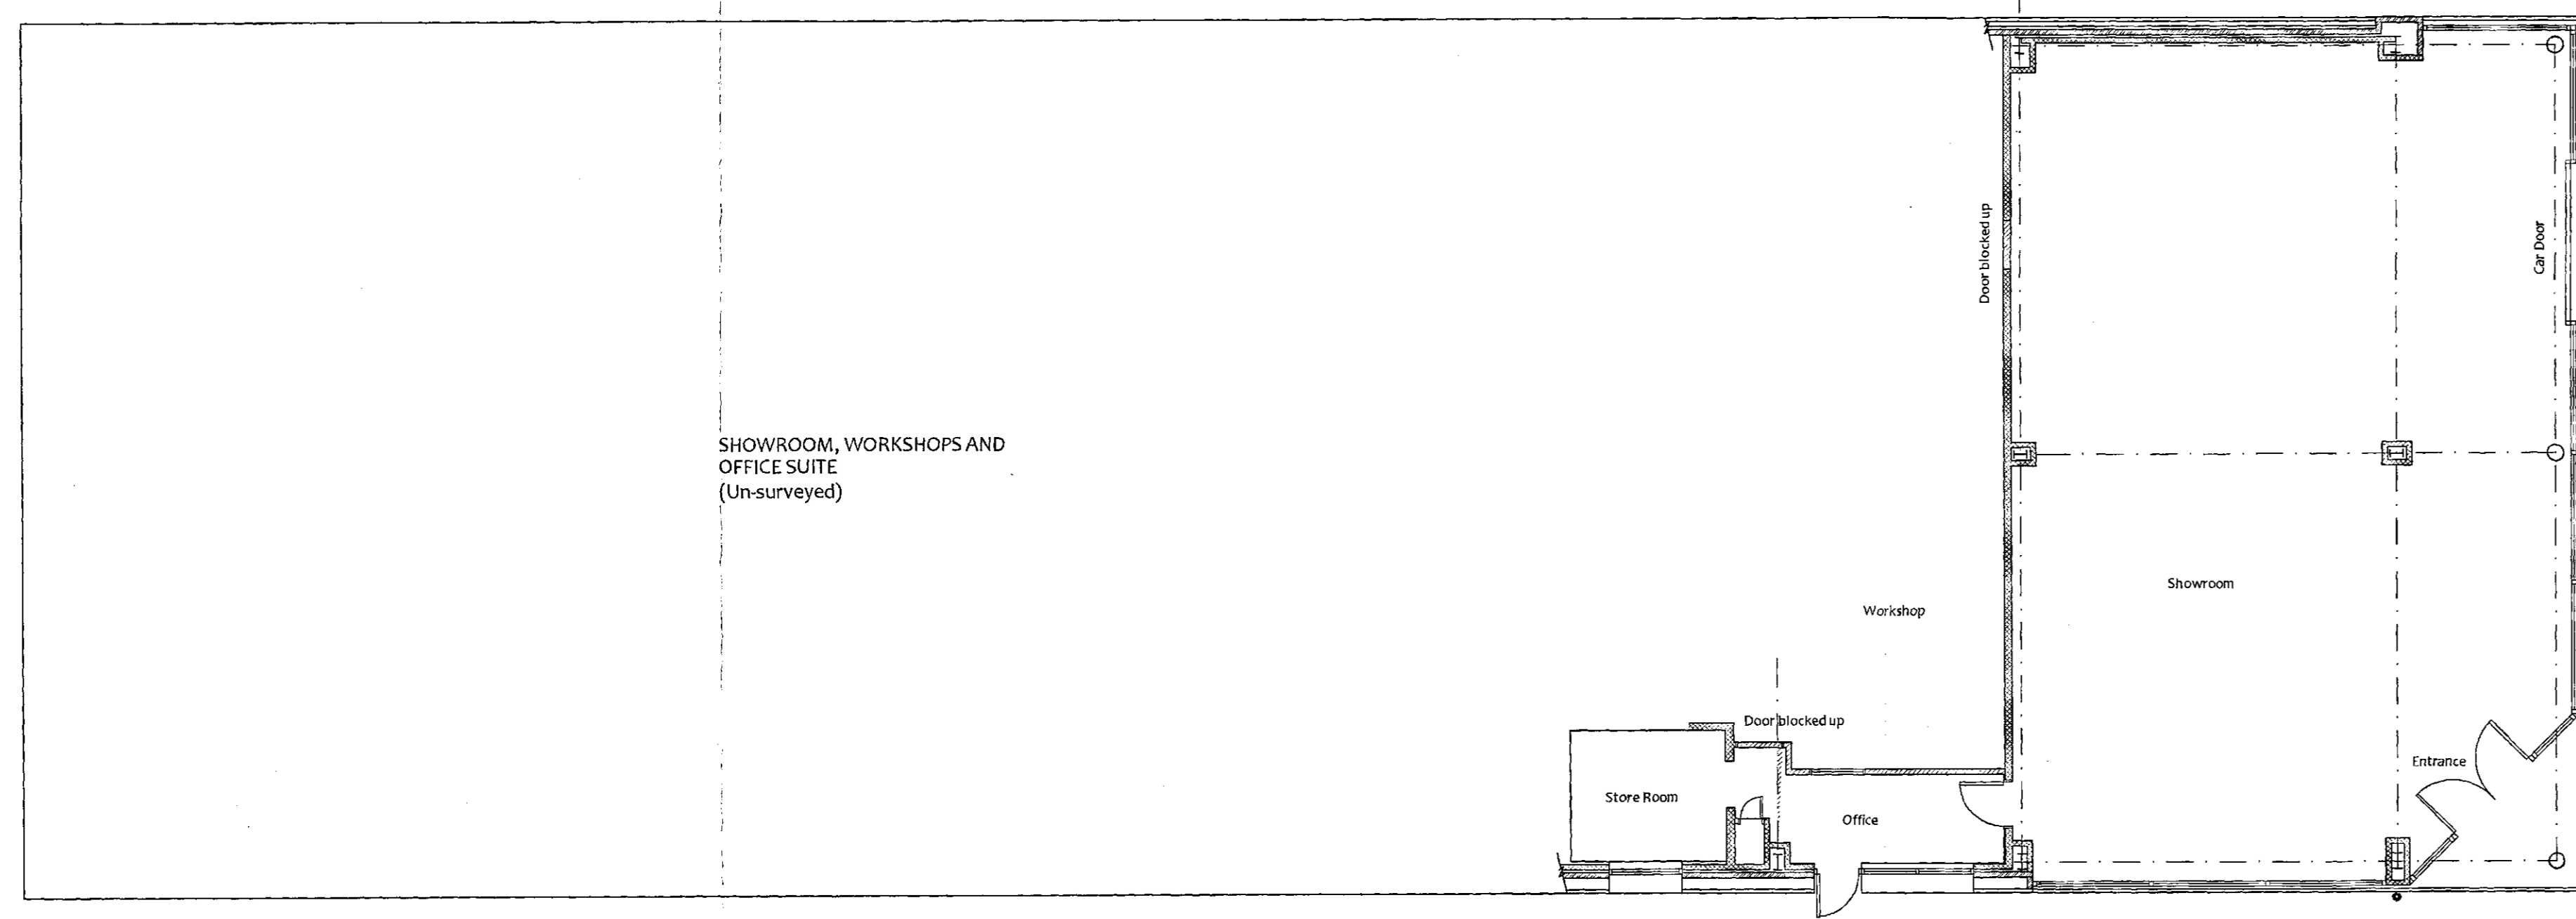

Project			
Cars2 Pontefract Road, Barnsley, S71 1AL			
Drawing title			
As Proposed - Peugeot Building			
Drawn	DK	Date	Dec 18
Scale	1:100@A1		
Project no.	1225	Drawing no.	1225-04
Revision