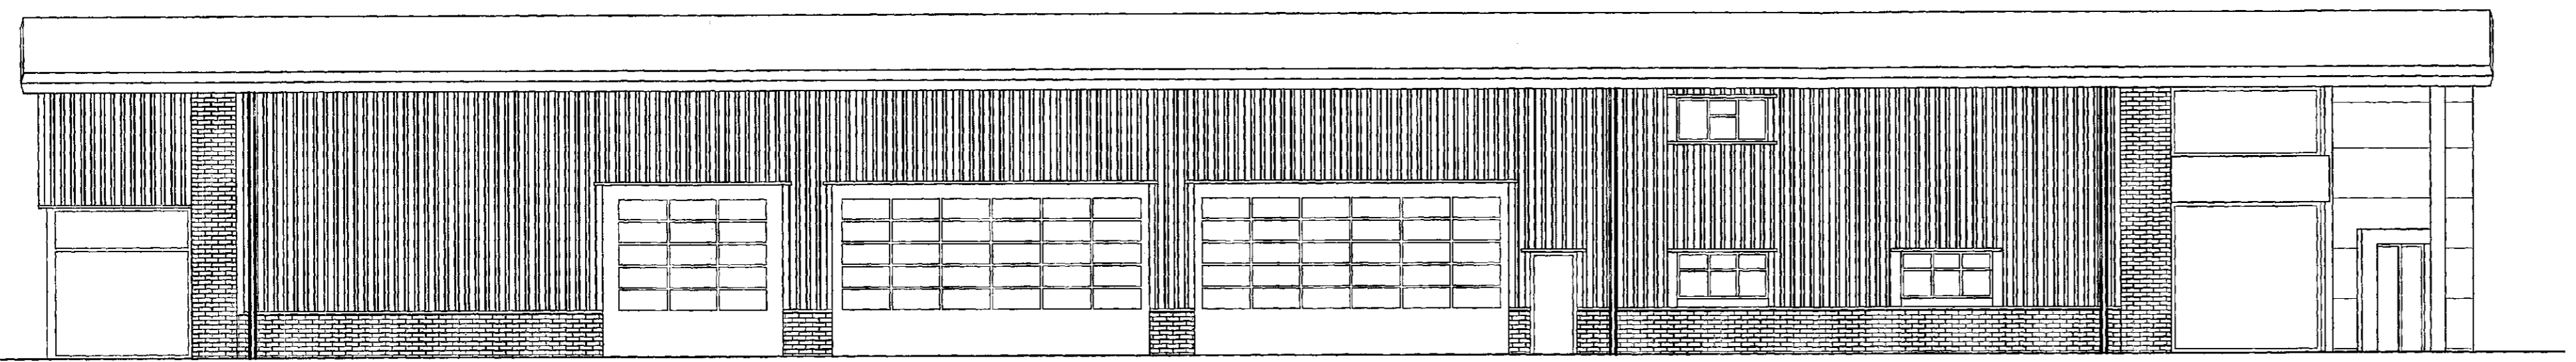

Rear Elevation