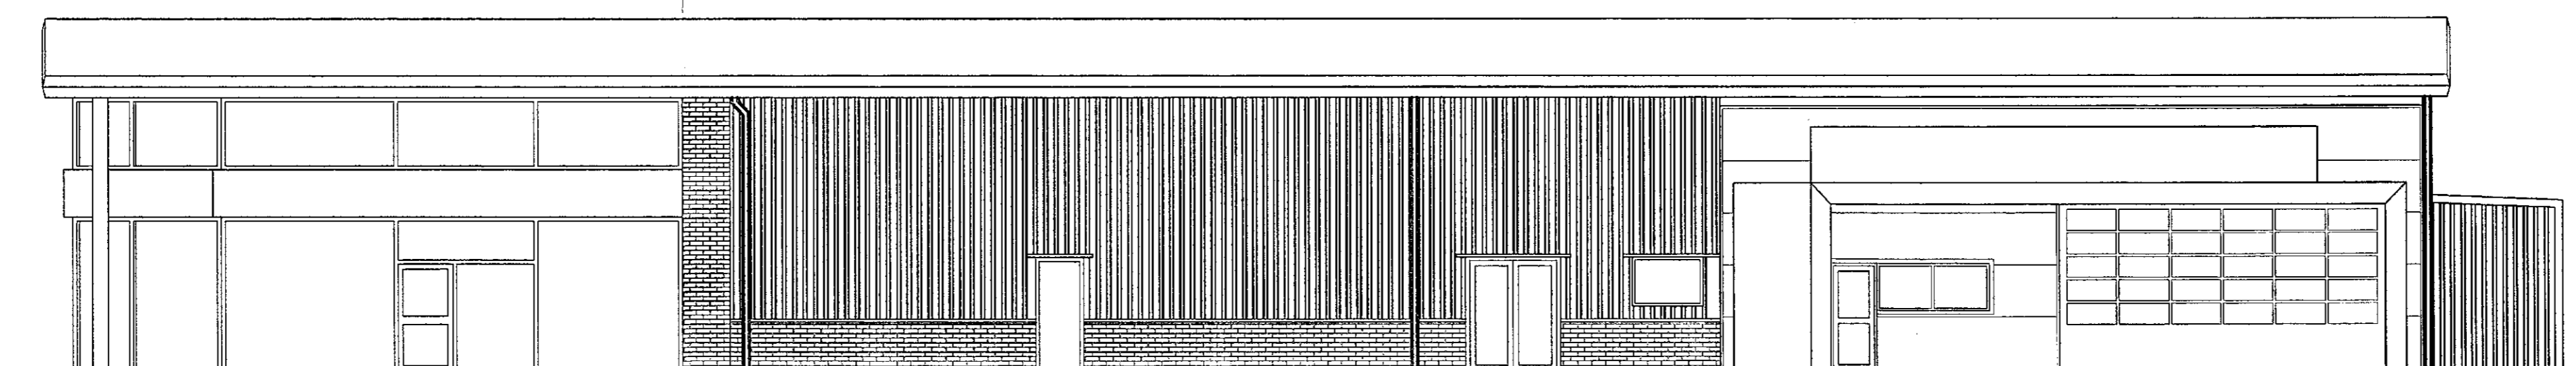

Front Elevation

Side Elevation

Rear Elevation

PROJECT MANAGEMENT & ARCHITECTURAL SERVICES  
WEB: www.promanconsultancy.co.uk EMAIL: info@promanconsultancy.co.uk

Project			
Cars2 Pontefract Road, Barnsley, S71 1AL			
Drawing title			
As Proposed - Peugeot Building			
Drawn	DK	Date	Dec 18
Scale	1:100@A1		
Project no.	1225	Drawing no.	1225-04
Revision			

DIMENSIONS IN mm - DO NOT SCALE FROM DRAWING - REFER TO ANNOTATION

Front Elevation

Side Elevation

Rear Elevation

**PROMAN**  
Consultancy

ProMan Consultancy Ltd.  
14 LIPSWING WOOD  
HORSBURY BRIDGE  
WAKEFIELD  
WF1 0JZ  
TEL: 01924 279007  
MOB: 07536 604 331 8