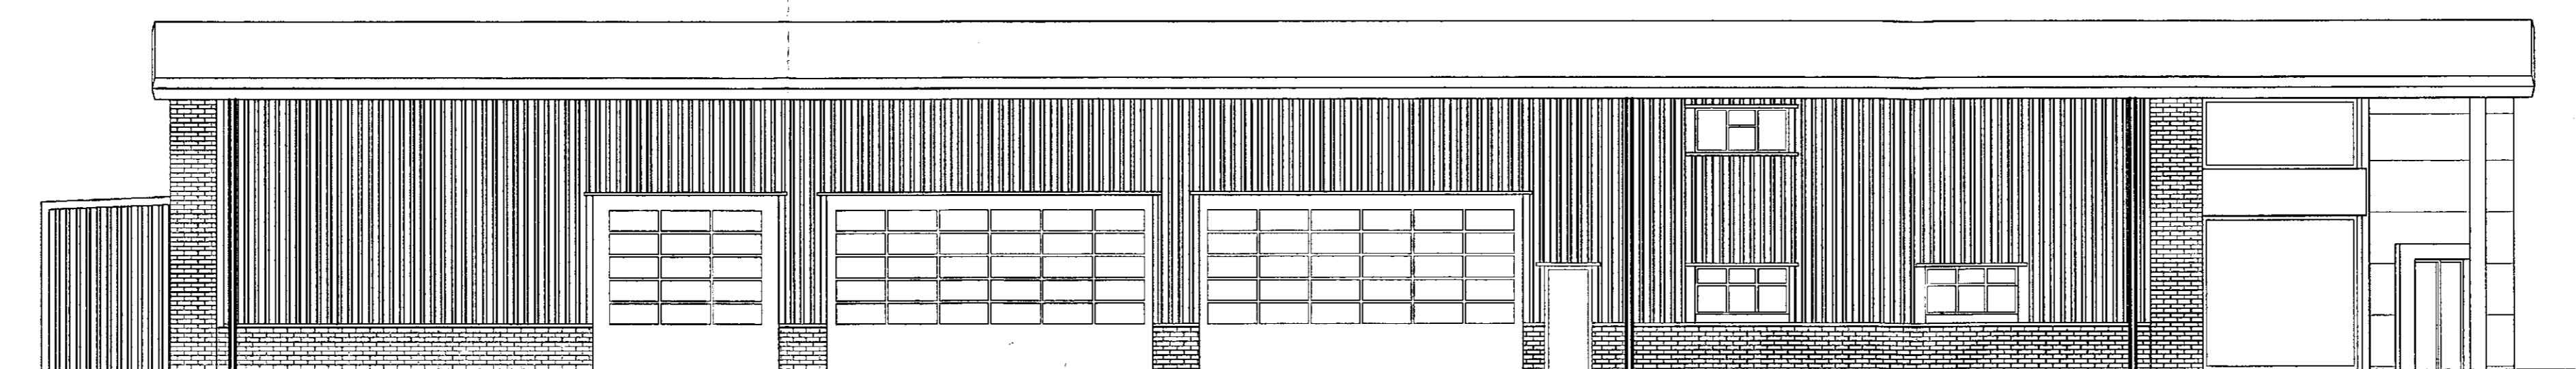

Front Elevation

Side Elevation

Rear Elevation

PROJECT MANAGEMENT & ARCHITECTURAL SERVICES  
WEB: www.promanconsultancy.co.uk EMAIL: info@promanconsultancy.co.uk

Project			
Cars2 Pontefract Road, Barnsley, S71 1AL			
Drawing title			
As Proposed - Peugeot Building			
Drawn	DK	Date	Dec 18
Scale	1:100@A1		
Project no.	1225	Drawing no.	1225-04
Revision			

DIMENSIONS IN mm - DO NOT SCALE FROM DRAWING - REFER TO ANNOTATION

Front Elevation

Side Elevation

Rear Elevation

**PROMAN**  
Consultancy

ProMan Consultancy Ltd.  
14 LIPSWING WOOD  
HORSBURY BRIDGE  
WAKEFIELD  
WF1 0JZ  
TEL: 01924 279007  
MOB: 07536 604 331 8