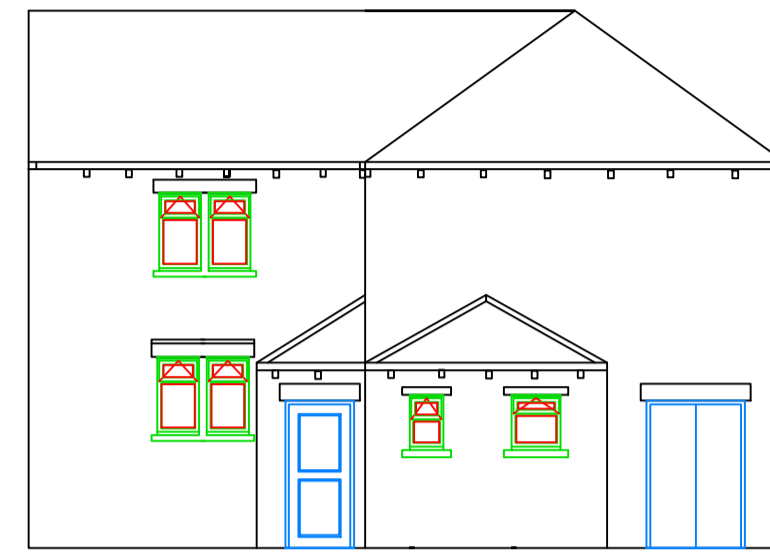

Existing side Elevation

Proposed side Elevation

Existing Floor Plan

Proposed Floor Plan

Proposed Entrance Elevation

Existing Entrance Elevation

Mrs K Harvey
The Farm House
Hardsill Hill Road
Parsloke
SO3 9PS
Proposed Storm Porch
Ref Dwg 1