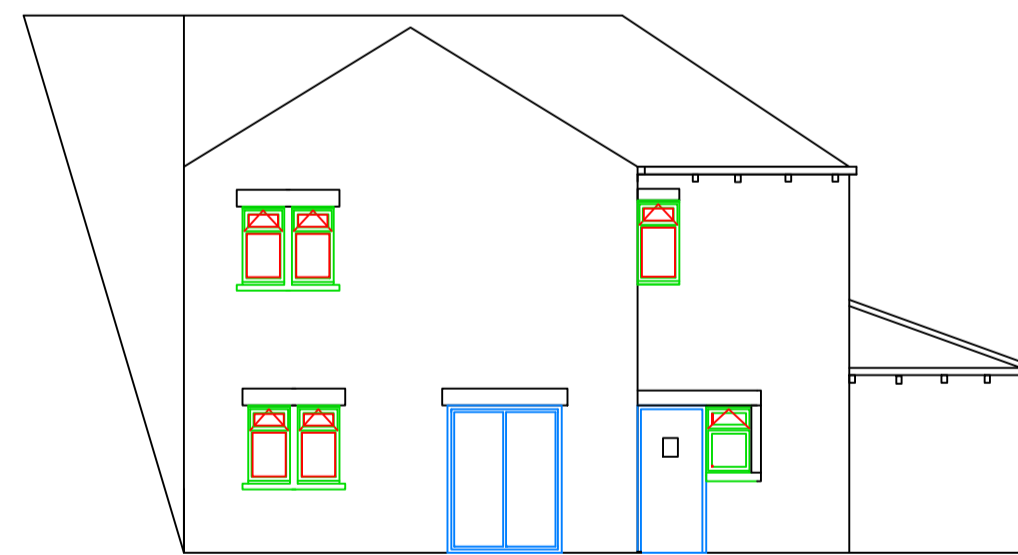

Existing side Elevation

Proposed side Elevation

Existing Floor Plan

Proposed Floor Plan

Proposed Entrance Elevation

Existing Entrance Elevation

Mrs K Harvey
The Farm House
Hardsill Hill Road
Parsloke
SO3 9PS
Proposed Storm Porch
Ref Dwg 1