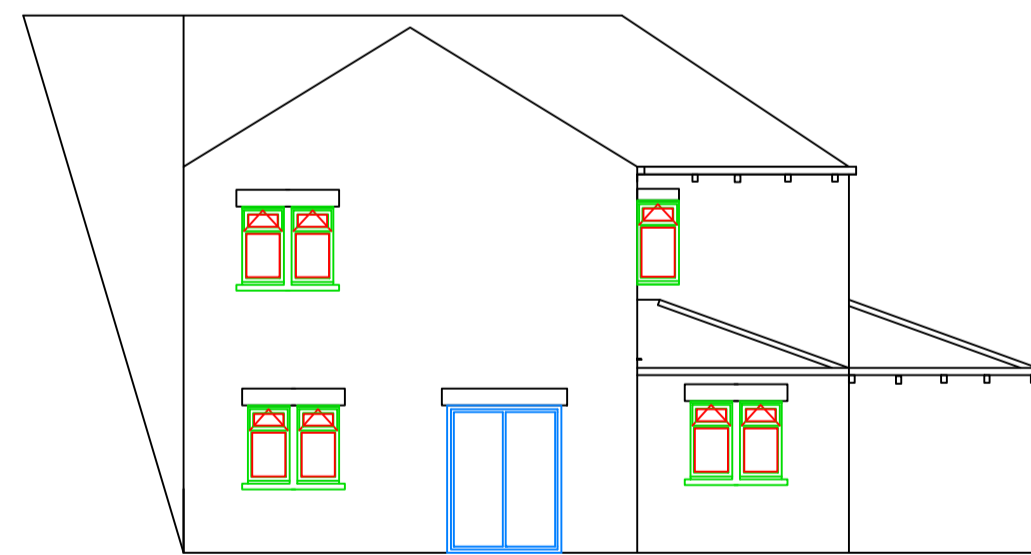

Existing side Elevation

Proposed side Elevation

Existing Floor Plan

Proposed Floor Plan

Proposed Entrance Elevation

Existing Entrance Elevation

Mrs K Harvey
The Farm House
Hardsill Hill Road
Parsloke
SO3 9PS
Proposed Storm Porch
Ref Dwg 1