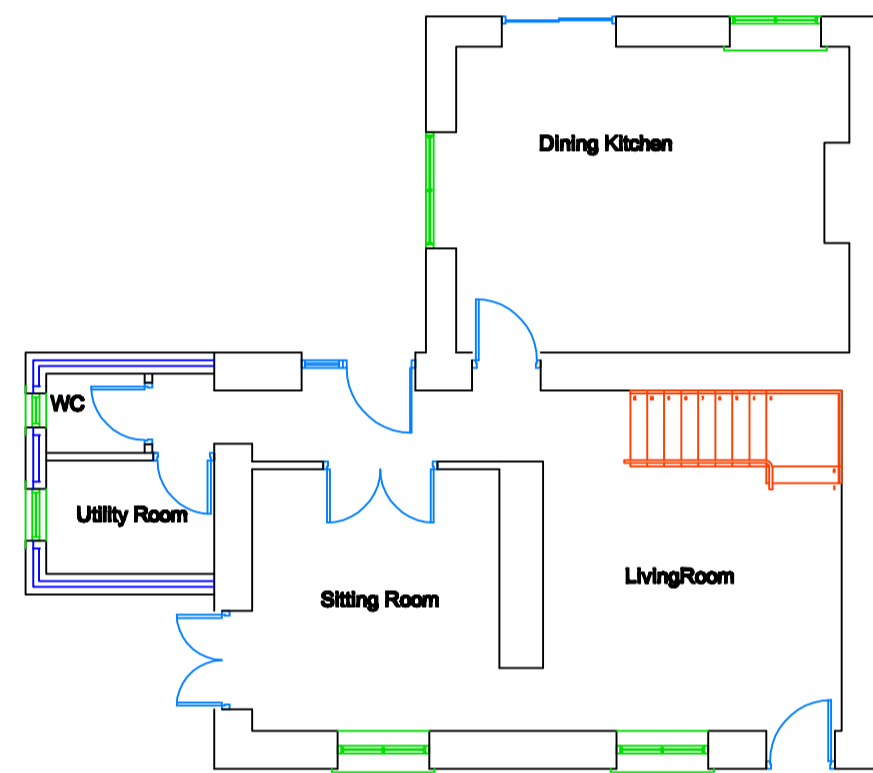

Existing side Elevation

Proposed side Elevation

Existing Floor Plan

Proposed Floor Plan

Proposed Entrance Elevation

Existing Entrance Elevation

Mrs K Harvey
The Farm House
Hardsill Hill Road
Parsloke
SO3 9PS
Proposed Storm Porch
Ref Dwg 1