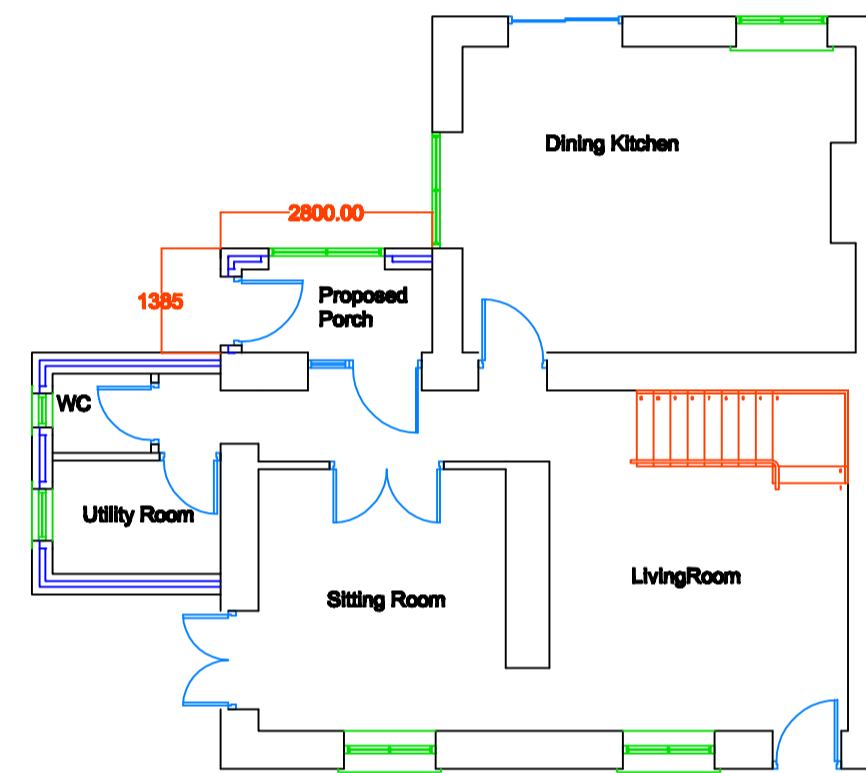

Existing side Elevation

Proposed side Elevation

Existing Floor Plan

Proposed Floor Plan

Proposed Entrance Elevation

Existing Entrance Elevation

Mrs K Harvey
The Farm House
Hardsill Hill Road
Parsloke
SO3 9PS
Proposed Storm Porch
Ref Dwg 1