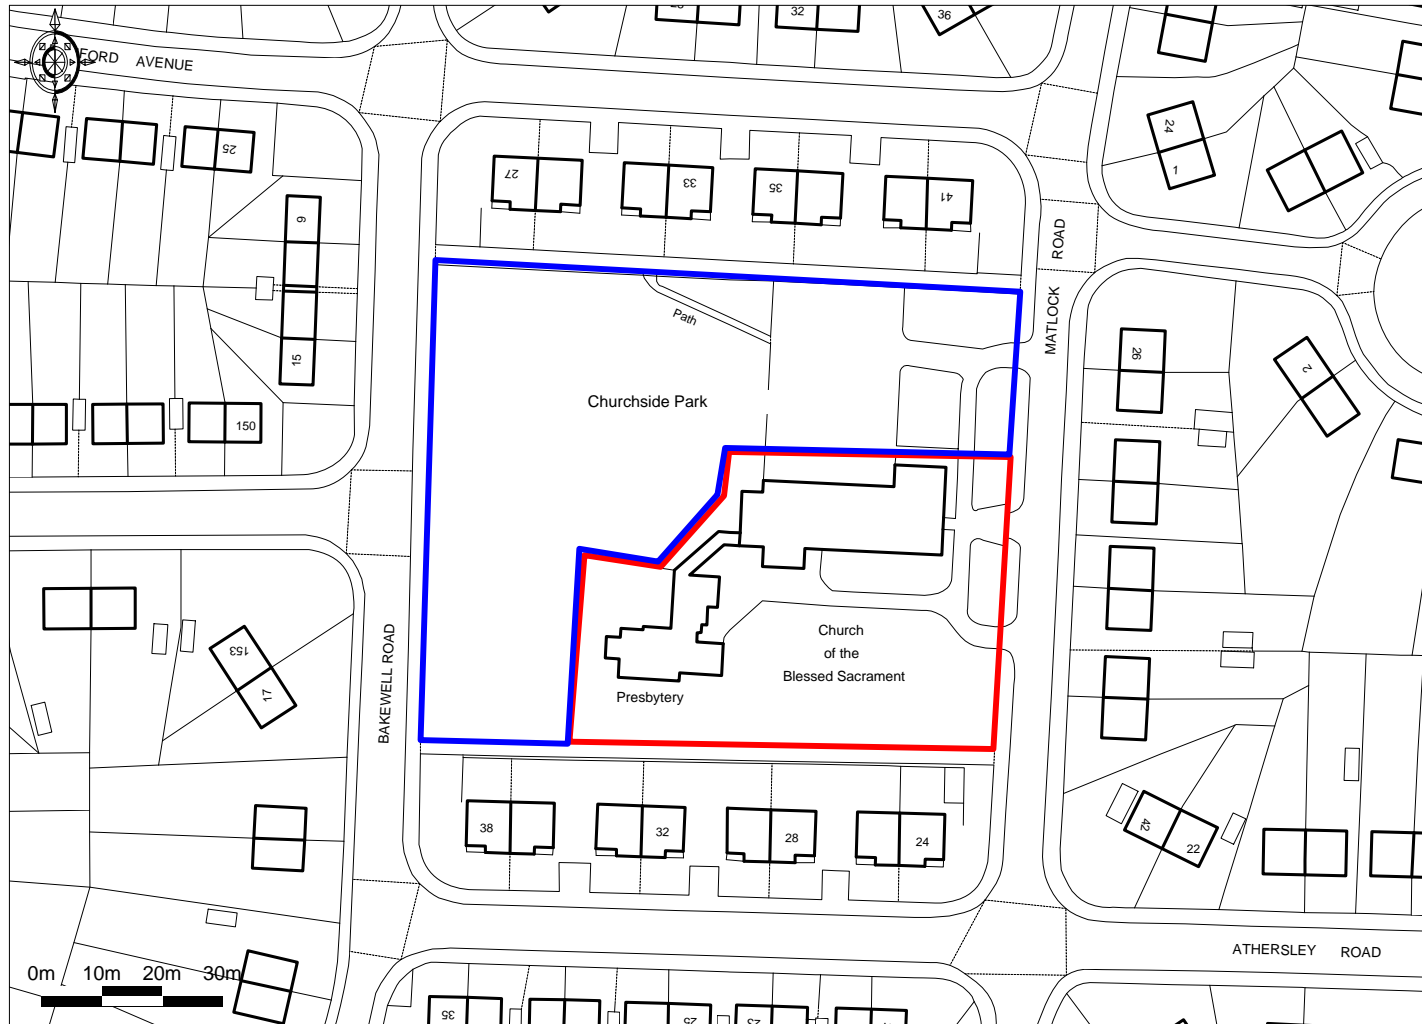

Diocese of Hallam Property Department

Ordnance Survey © Crown Copyright 2010. All rights reserved. Licence number 100020449. Plotted Scale 1:1250

Blessed Sacrament Catholic Church, Matlock Road, Athersley S71 3SG
Ref: DOH/BS/2010/01 PP-01298903