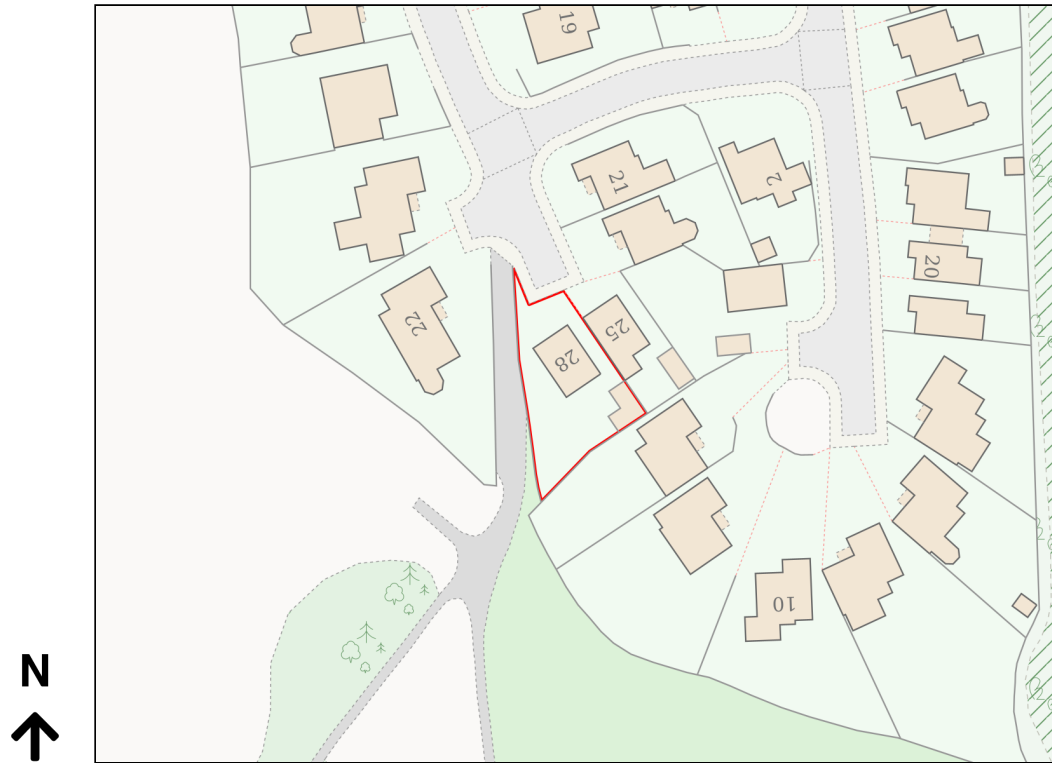

Location Plan

Site Address: 28, Windermere Road, Penistone, Barnsley, S36 8HL

Date Produced: 15-May-2026

Scale: 1:1250 @A4

Planning Portal Reference: PP-14876190v1