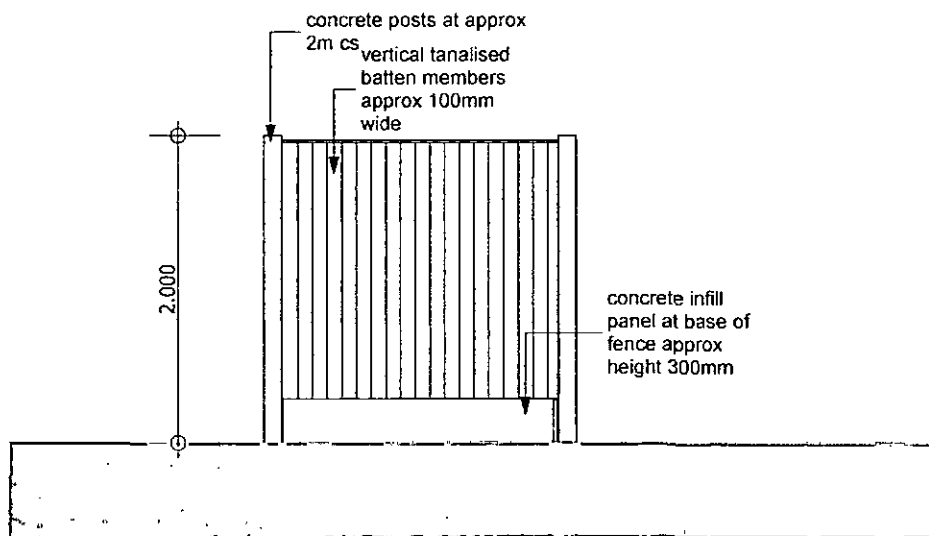

**Ground Floor (6)**

Drawing Status

**#Project Status**

Client Mrs A Charlesworth

Drawing Scale

**1:500**

Project: Proposed Single Residential Dwelling,  
 Land at  
 33 Ballfield Lane, Kexbrough

Drawing date: <DATEOFISSUE> Rev: #Rev:

A-1

Elevation

1:50

<p>Alan Robinson Chartered Architect BA Dip Arch RIBA, BSc (Hons)PM 2 Gawber Road, Barnsley S75 2AF Tel/Fax 01226 286066 Mob 07947808933</p>	<p>Drawing Nr: A-1</p>	<p>Drawing Name <b>Boundary Fencing</b></p>
	<p>Drawing By: AR</p>	<p>Drawing Status <b>#Project Status</b></p>
<p>Client Mrs A Charlesworth</p>		<p>Drawing Scale <b>1:50</b></p>
<p>Project: Single Residential Dwelling, land adjoining 33 Ballfield Lane, Kexbrough, Barnsley</p>		<p>Drawing date: &lt;DATEOFISSUE&gt; Rev: #Rev:</p>

A-1

Elevation

1:50

<p><b>Alan Robinson</b> Chartered Architect BA Dip Arch RIBA, BSc (Hons)PM 2 Gawber Road, Barnsley S75 2AF Tel/Fax 01226 286066 Mob 07947808933</p>	<p>Drawing Nr: A-1</p>	<p>Drawing Name <b>Boundary Fencing</b></p>
	<p>Drawing By: AR</p>	<p>Drawing Status <b>#Project Status</b></p>
<p>Client Mrs A Charlesworth</p>		<p>Drawing Scale <b>1:50</b></p>
<p>Project: Single Residential Dwelling, land adjoining 33 Ballfield Lane, Kexbrough, Barnsley</p>		<p>Drawing date: &lt;DATEOFISSUE&gt; Rev: #Rev:</p>