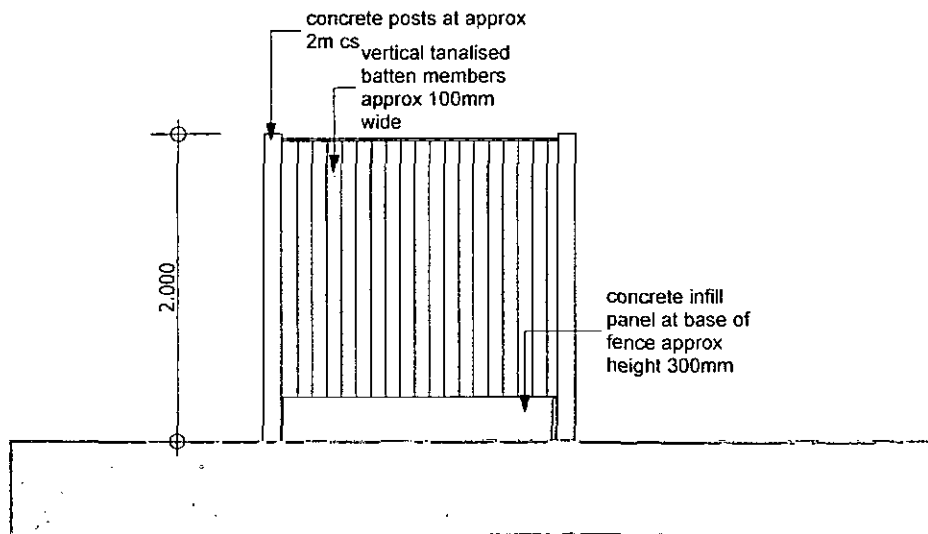

A-1

Elevation

1:50

<p>Alan Robinson Chartered Architect BA Dip Arch RIBA, BSc (Hons)PM 2 Gawber Road, Barnsley S75 2AF Tel/Fax 01226 286066 Mob 07947808933</p>	<p>Drawing Nr: A-1</p>	<p>Drawing Name <b>Boundary Fencing</b></p>
	<p>Drawing By: AR</p>	<p>Drawing Status <b>#Project Status</b></p>
<p>Client Mrs A Charlesworth</p>		<p>Drawing Scale <b>1:50</b></p>
<p>Project: Single Residential Dwelling, land adjoining 33 Ballfield Lane, Kexbrough, Barnsley</p>		<p>Drawing date: &lt;DATEOFISSUE&gt; Rev: #Rev:</p>

A-1

Elevation

1:50

<p><b>Alan Robinson</b> Chartered Architect BA Dip Arch RIBA, BSc (Hons)PM 2 Gawber Road, Barnsley S75 2AF Tel/Fax 01226 286066 Mob 07947808933</p>	<p>Drawing Nr: A-1</p>	<p>Drawing Name <b>Boundary Fencing</b></p>
	<p>Drawing By: AR</p>	<p>Drawing Status <b>#Project Status</b></p>
<p>Client Mrs A Charlesworth</p>		<p>Drawing Scale <b>1:50</b></p>
<p>Project: Single Residential Dwelling, land adjoining 33 Ballfield Lane, Kexbrough, Barnsley</p>		<p>Drawing date: &lt;DATEOFISSUE&gt; Rev: #Rev:</p>