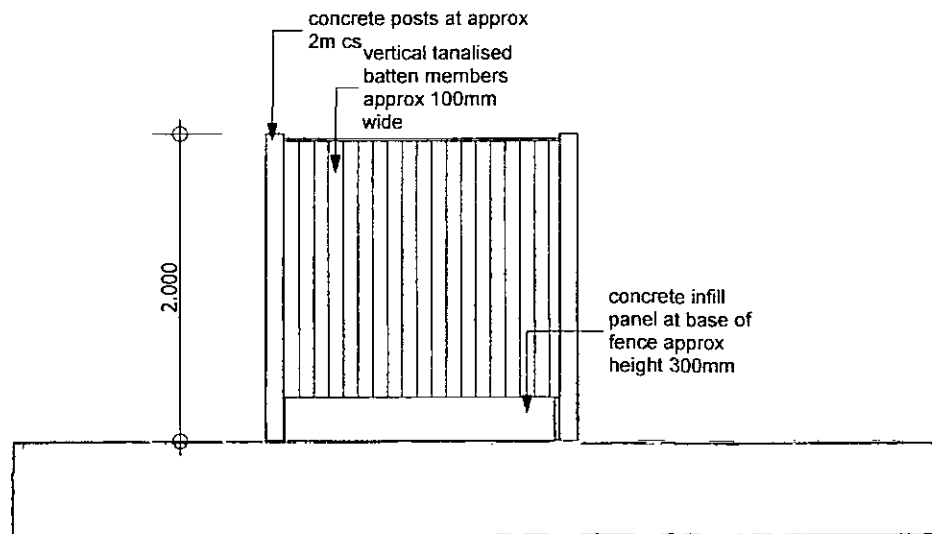

**Ground Floor (6)**

Drawing Status

**#Project Status**

Client Mrs A Charlesworth

Drawing Scale

**1:500**

Project: Proposed Single Residential Dwelling,  
 Land at  
 33 Ballfield Lane, Kexbrough

Drawing date: <DATEOFISSUE> Rev: #Rev:

A-1

Elevation

1:50

<p>Alan Robinson Chartered Architect BA Dip Arch RIBA, BSc (Hons)PM 2 Gawber Road, Barnsley S75 2AF Tel/Fax 01226 286066 Mob 07947808933</p>	<p>Drawing Nr: A-1</p>	<p>Drawing Name <b>Boundary Fencing</b></p>
	<p>Drawing By: AR</p>	<p>Drawing Status <b>#Project Status</b></p>
<p>Client Mrs A Charlesworth</p>		<p>Drawing Scale <b>1:50</b></p>
<p>Project: Single Residential Dwelling, land adjoining 33 Ballfield Lane, Kexbrough, Barnsley</p>		<p>Drawing date: &lt;DATEOFISSUE&gt; Rev: #Rev:</p>

A-1

Elevation

1:50

<p><b>Alan Robinson</b> Chartered Architect BA Dip Arch RIBA, BSc (Hons)PM 2 Gawber Road, Barnsley S75 2AF Tel/Fax 01226 286066 Mob 07947808933</p>	<p>Drawing Nr: A-1</p>	<p>Drawing Name <b>Boundary Fencing</b></p>
	<p>Drawing By: AR</p>	<p>Drawing Status <b>#Project Status</b></p>
<p>Client Mrs A Charlesworth</p>		<p>Drawing Scale <b>1:50</b></p>
<p>Project: Single Residential Dwelling, land adjoining 33 Ballfield Lane, Kexbrough, Barnsley</p>		<p>Drawing date: &lt;DATEOFISSUE&gt; Rev: #Rev:</p>