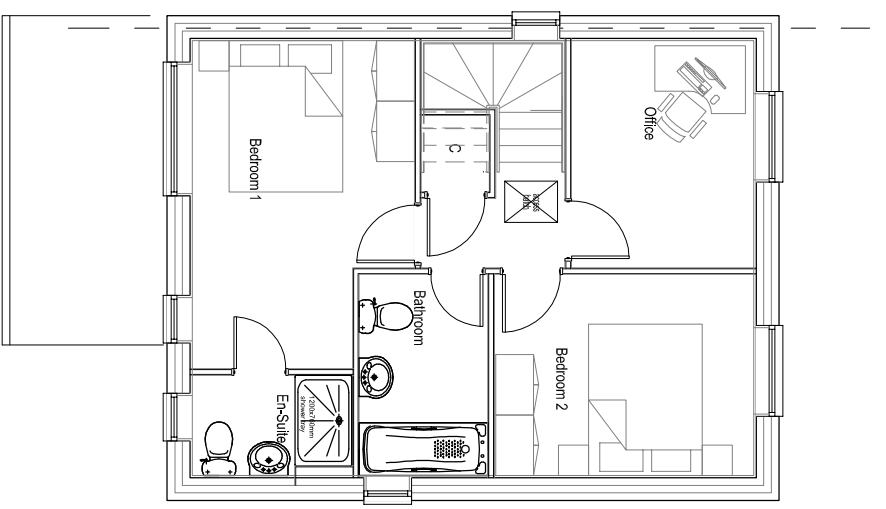

Ground Floor Plan

First Floor Plan

**PERSIMMON
HOMES**

870sqft

Rufford

RF-WD10

Plans & Elevations (Planning)

Rev V