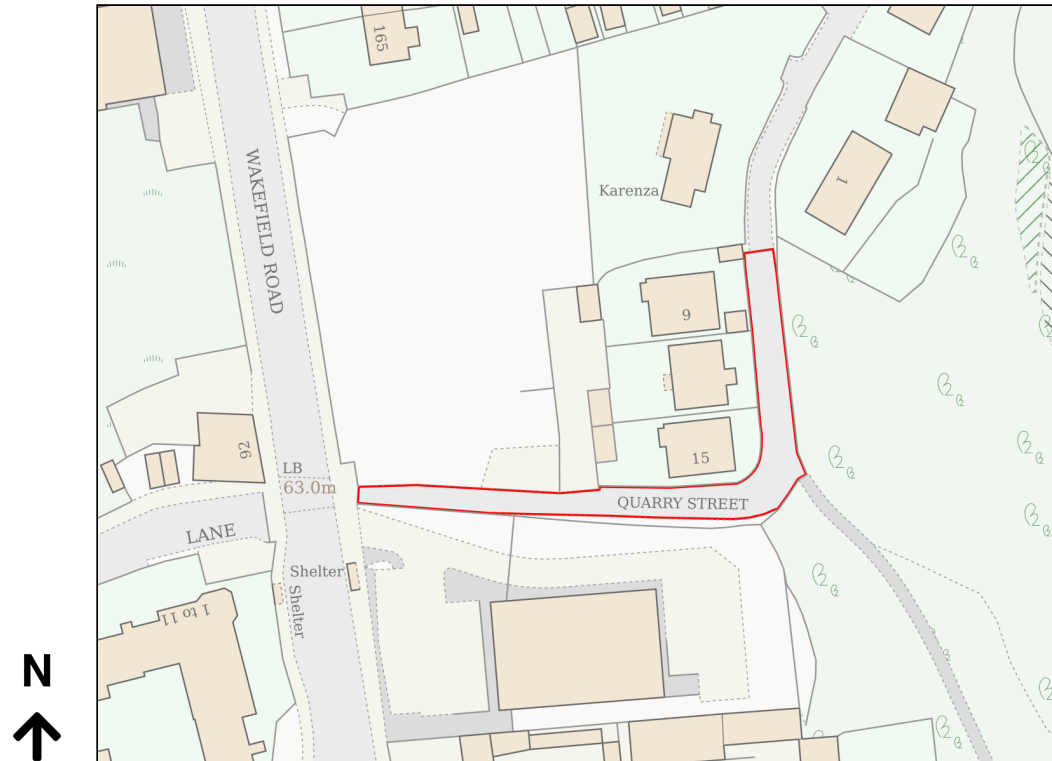

Location Plan

Site Address: Easting: 435085 Northing: 408133

Date Produced: 19-Feb-2025

Scale: 1:1250 @A4

Planning Portal Reference: PP-13766697v1