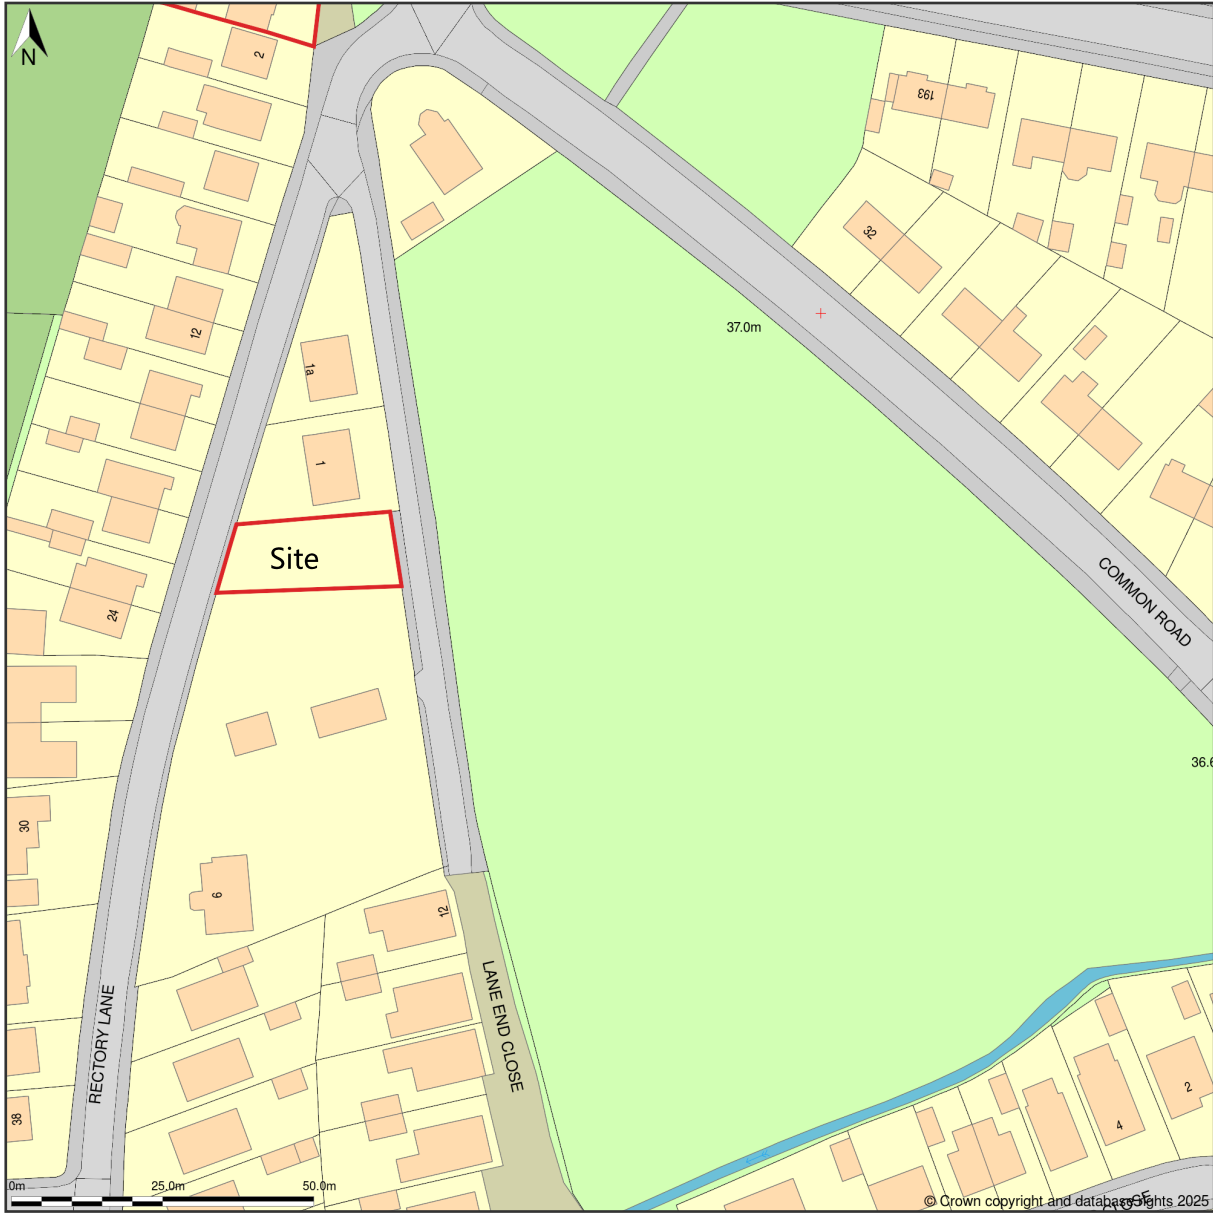

444744 405758

Rectory Lane, Thurnscoe, Barnsley.

Location Plan shows area bounded by: 444693.53, 405643.08 444893.53, 405843.08 (at a scale of 1:1250), OSGridRef: SE4479 574. The representation of a road, track or path is no evidence of a right of way. The representation of features as lines is no evidence of a property boundary.

Produced on 15th Aug 2025 from the Ordnance Survey National Geographic Database and incorporating surveyed revision available at this date. Reproduction in whole or part is prohibited without the prior permission of Ordnance Survey. © Crown copyright 2025. Supplied by buyaplan.co.uk a licensed Ordnance Survey partner (100053143). Unique plan reference: #00998675-2920FB.