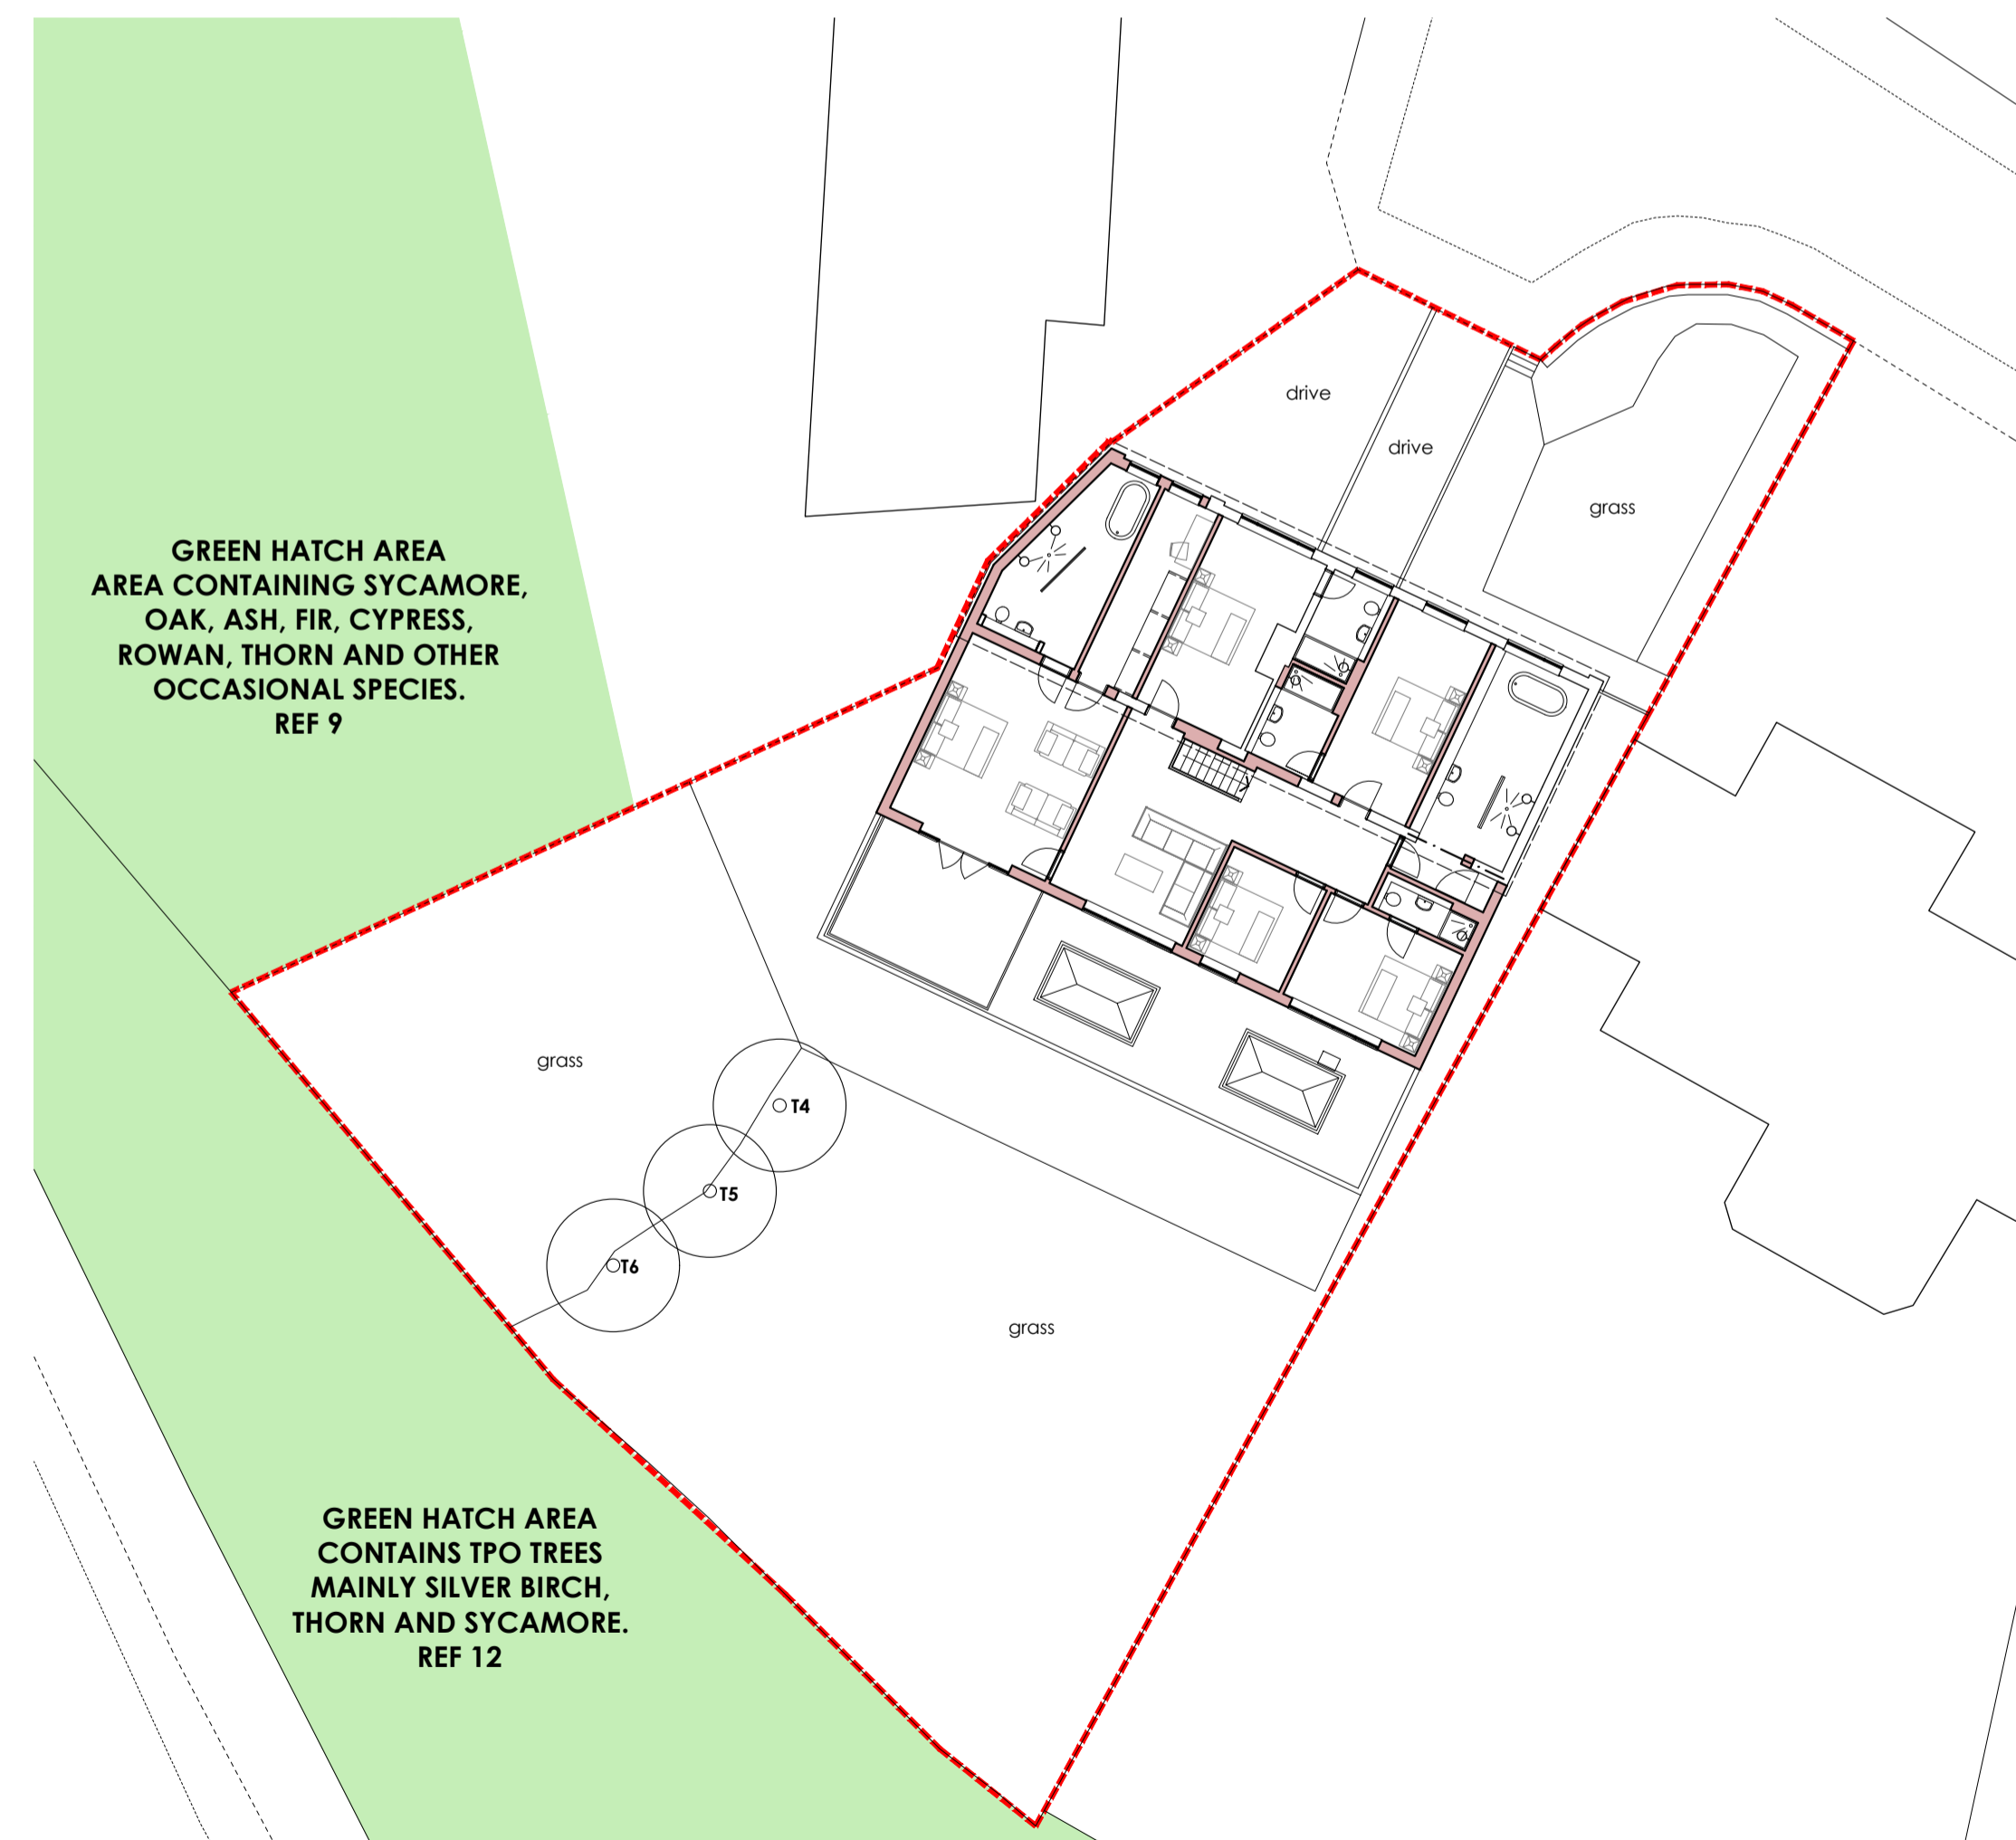

13 REDTHORPE CREST, BARNSELEY S75 1JE
PLANNING - LOCATION AND BLOCK PLANS

LOCATION PLAN
 Scale 1:1000 @ A3

BLOCK PLAN - as existing
 Scale 1:200 @ A1

BLOCK PLAN - as proposed
 Scale 1:200 @ A1