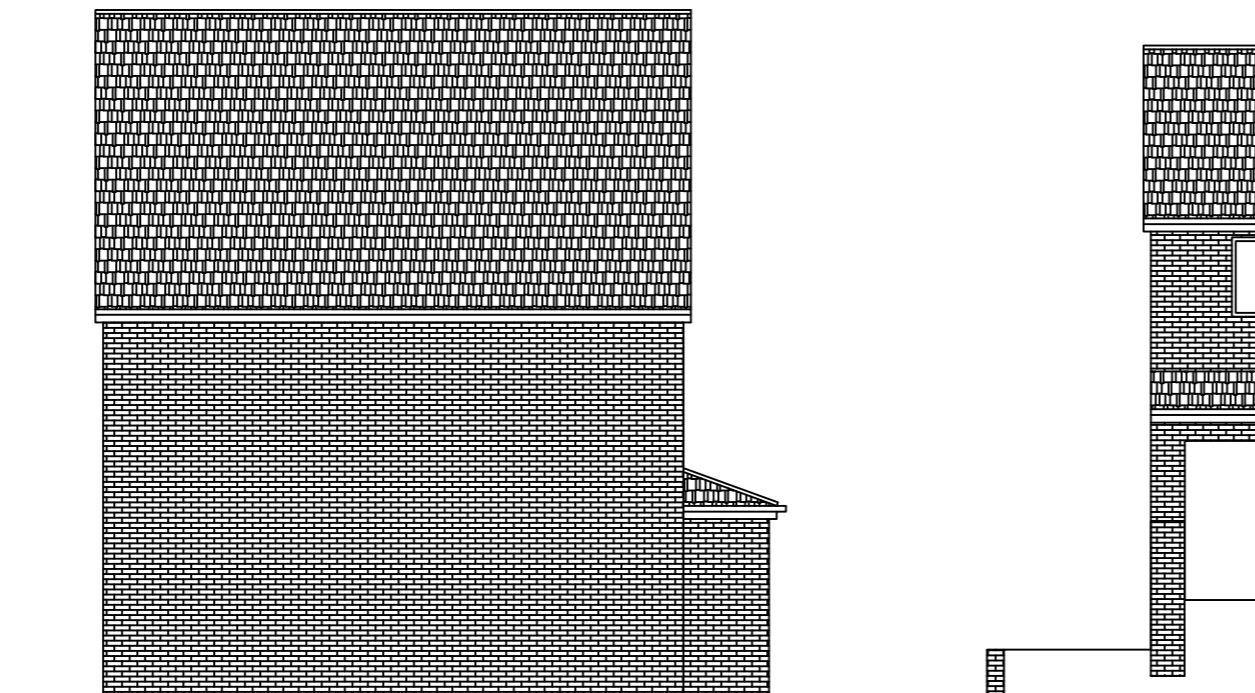

Drawing No.	Rev No.
MDK001 -008	A

SCALE BARS

1:100	1	2	3	4	5
1:200	2	4	6	8	10
1:500	5	10	15	20	25
1:1250	25	50			

DO NOT SCALE: Contractor to check all dimensions and report any omissions or errors

NOTES

STREET SCENE NUMBER 7
SCALE 1:100 AT A3

Purpose of Issue:
PLANNING

Drawing Status
FIRST ISSUE

Scale at A3 AS SHOWN	Drawn By JRB	Date 23/01/2025
Checked By	Date 23/01/2025	Approved By Date 23/01/2025

Project No. MDK001	Drawing No. 008	Revision A
------------------------------	---------------------------	----------------------