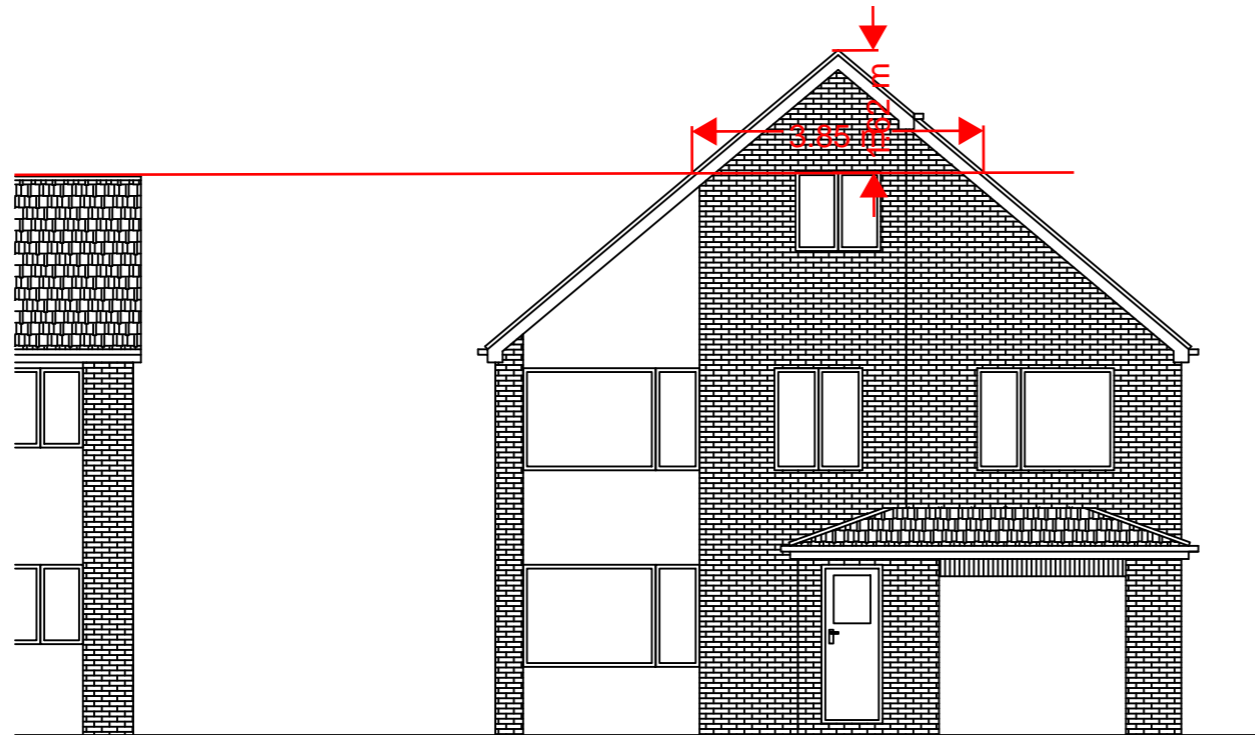

Drawing No.	Rev No.
MDK001 -008	A

SCALE BARS

1:100	1	2	3	4	5
1:200	2	4	6	8	10
1:500	5	10	15	20	25
1:1250	25	50			

DO NOT SCALE: Contractor to check all dimensions and report any omissions or errors

NOTES

STREET SCENE NUMBER 7
SCALE 1:100 AT A3

Purpose of Issue:
PLANNING

Drawing Status
FIRST ISSUE

Scale at A3 AS SHOWN	Drawn By JRB	Date 23/01/2025
Checked By	Date 23/01/2025	Approved By Date 23/01/2025

Project No. MDK001	Drawing No. 008	Revision A
------------------------------	---------------------------	----------------------