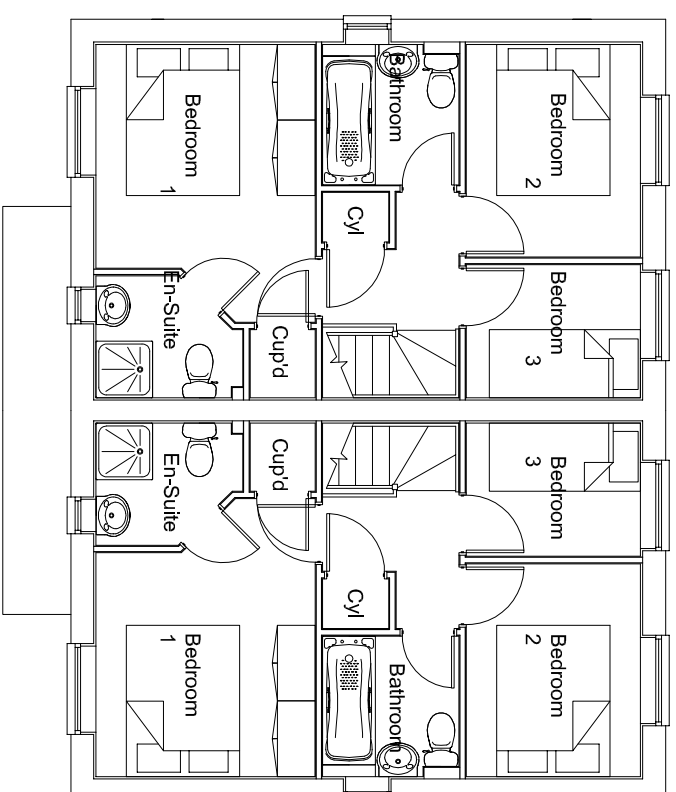

Front Elevation

Side Elevation

Rear Elevation

Side Elevation

Ground Floor Layout

First Floor Layout

PERSIMMON
Together, we make a home

Persimmon Homes West Yorkshire
Tel: 0113 2409726
Fax: 0113 2408967
3 Hepton Court,
York Road,
Leeds,
LS9 6PW

HANBURY PAIR

**Drawing
Number**

107-HANPH-ASV

Scale

1:100

Drawn By CAH

JUNE 12