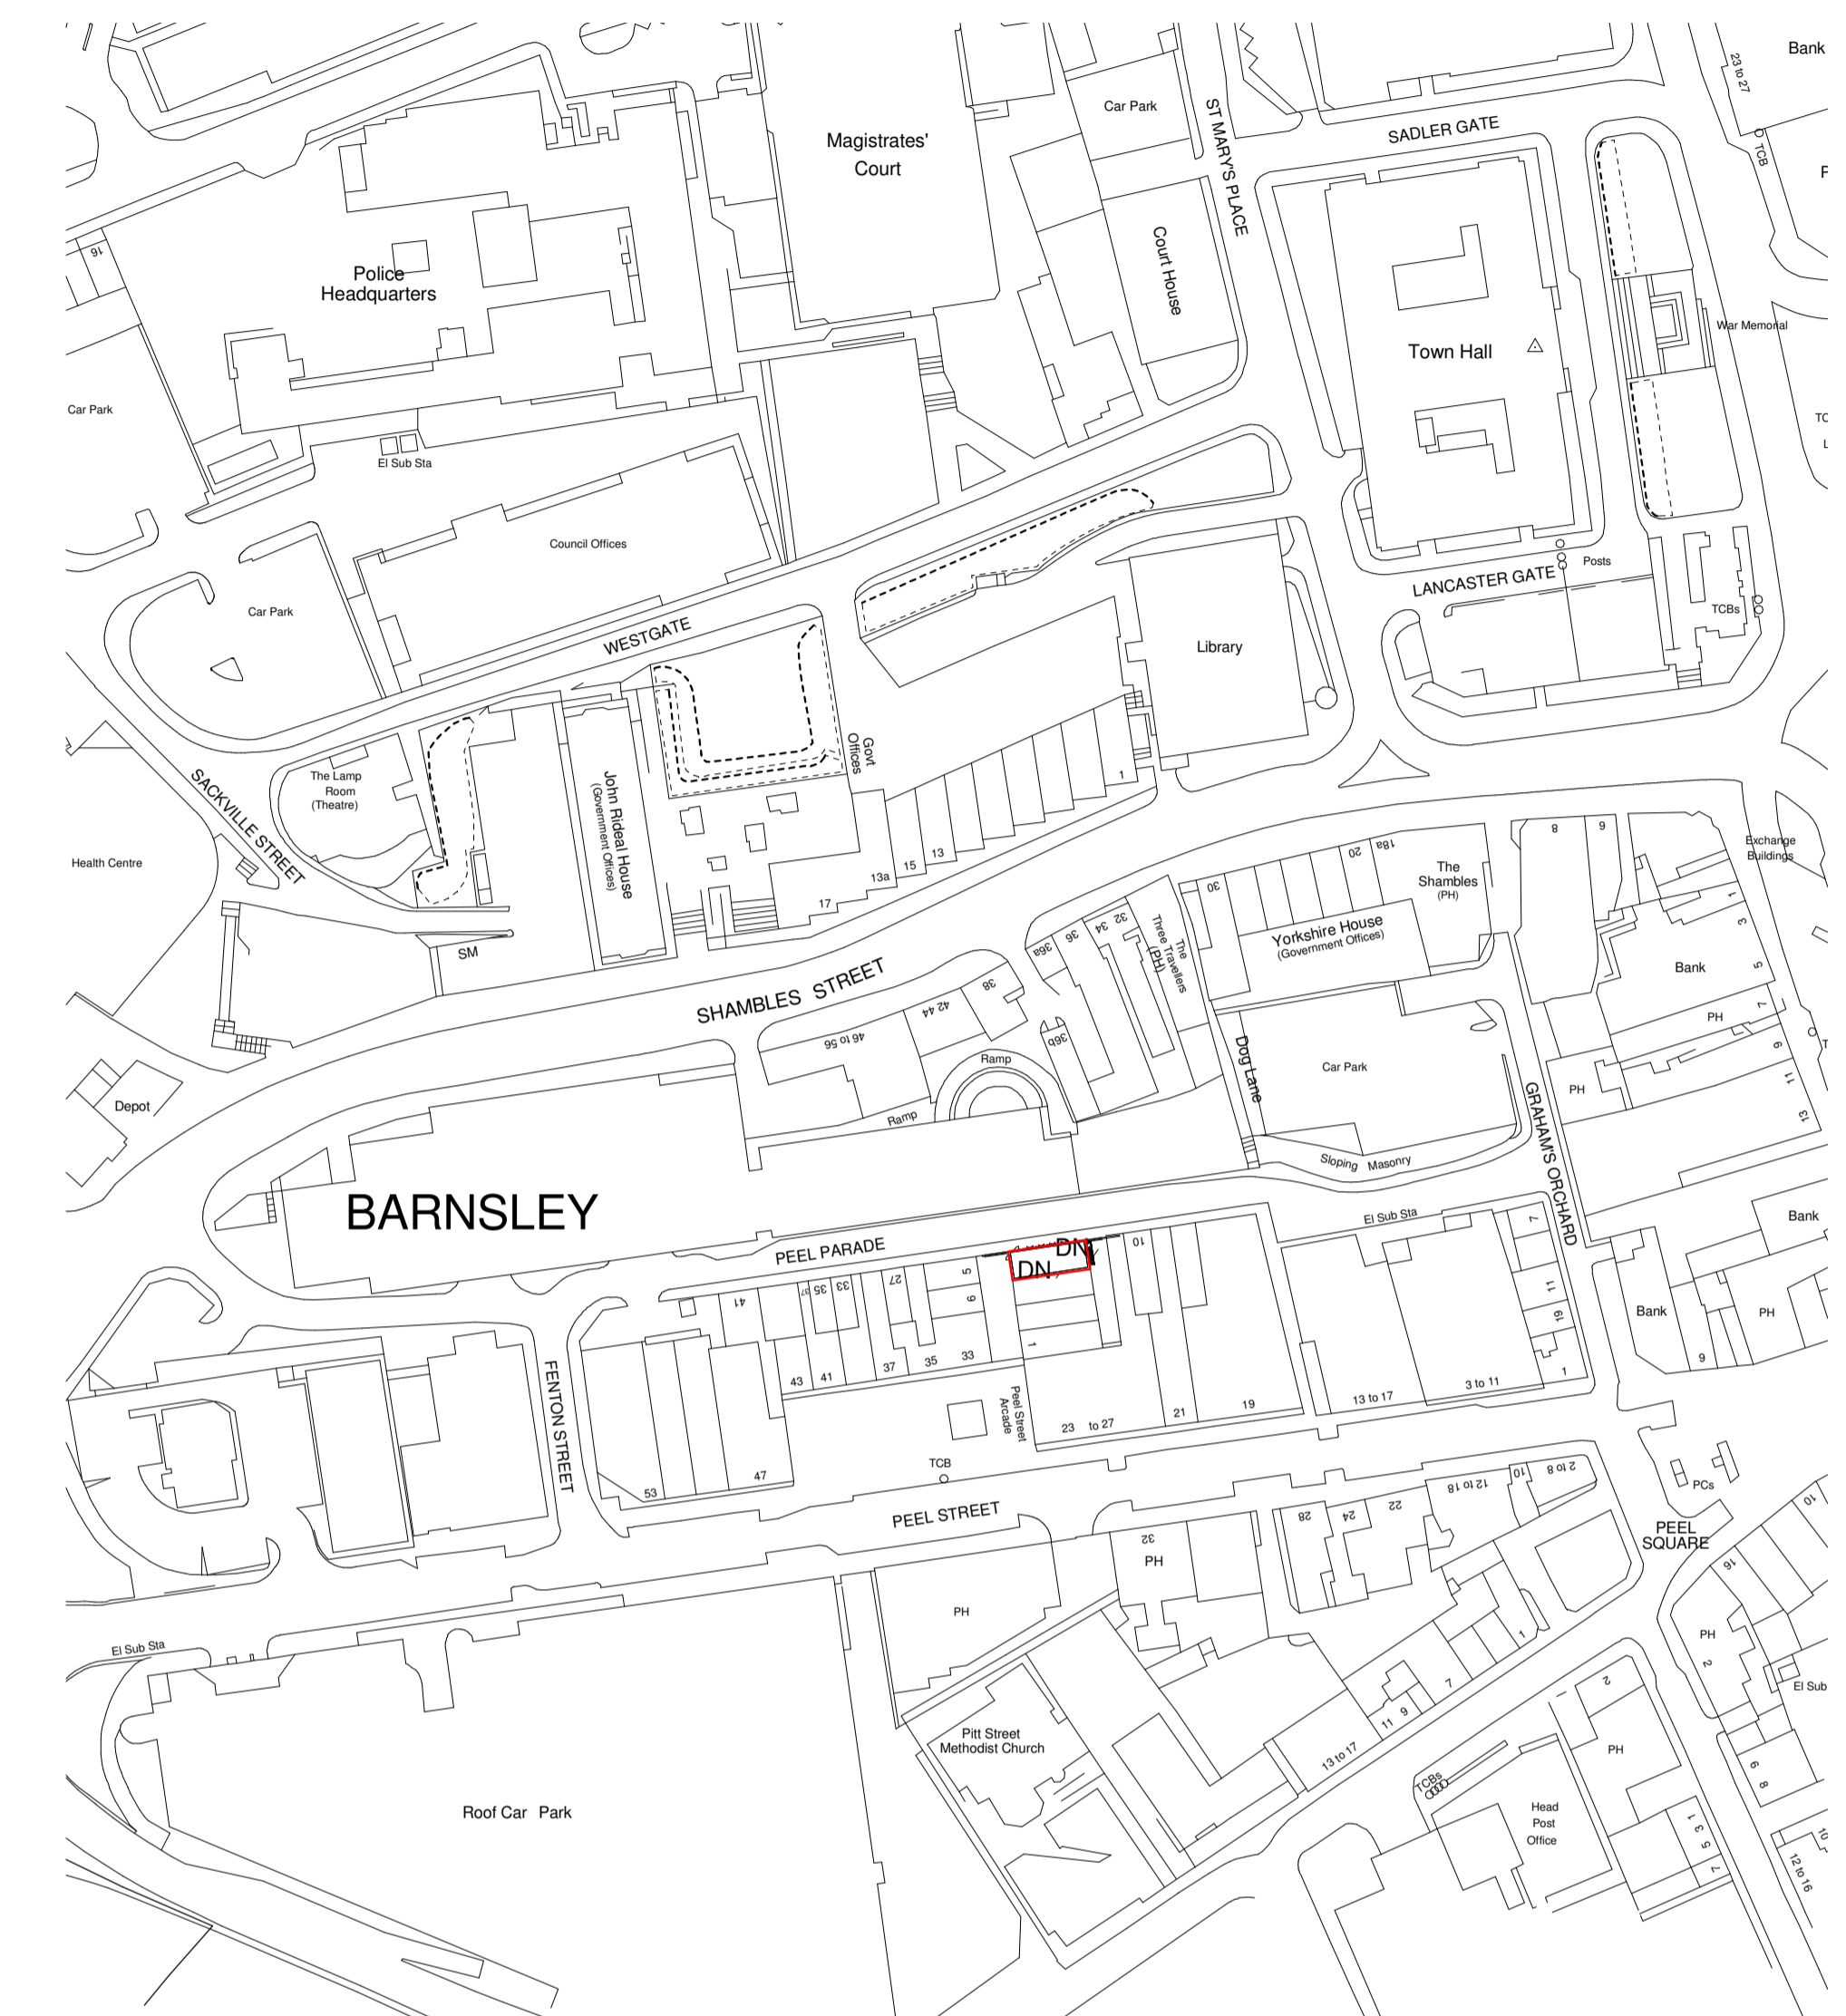

**SITE PLAN**  
1 : 200

**LOCATION PLAN**  
1 : 1250

**CODA Architecture**

CODA Studios Ltd  
70-71 Cornish Place, Cornish St, Sheffield, S6 3AF  
T: 0114 279 6003  
E: information@codastudios.co.uk

Drawn	Checked	Date	Scale	Revision
DGC	AH	10/17/19	As @ A1 indicated	
Client		Hincliffe		
Project		OPIUM		
Title		SITE AND LOCATION		
Dwg No.		0000 0101		