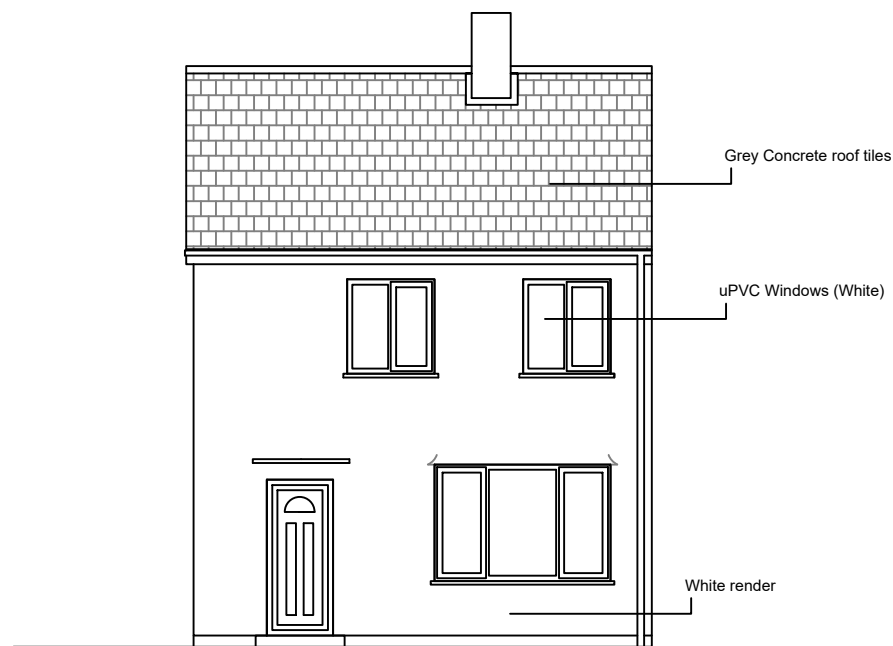

North Elevation

South Elevation

West Elevation

East Elevation

Project
8 Edinburgh Avenue, Bolton on Dearne

Title
Proposed Elevations

Drawing No -
07-PL (A)

Scale - 1/100
Date - 27/2/25
Drawn By - BH