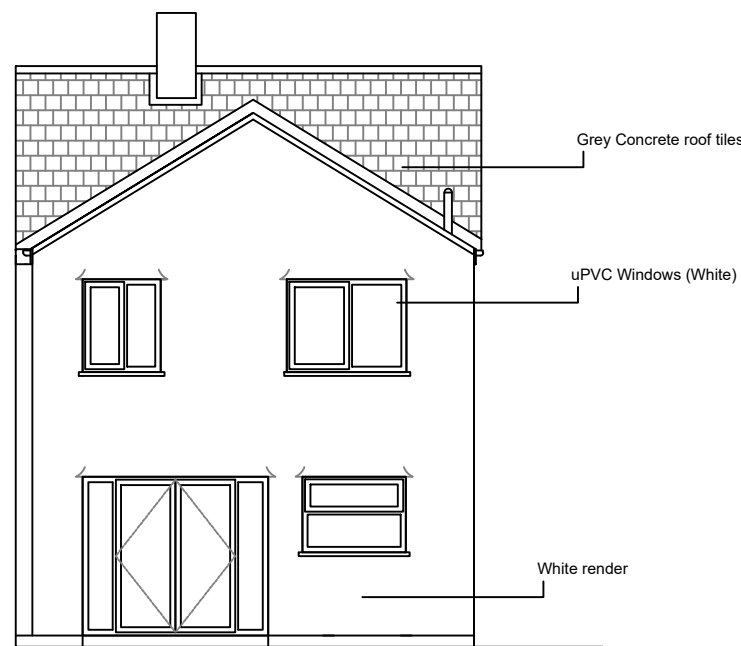

North Elevation

South Elevation

West Elevation

East Elevation

Project
8 Edinburgh Avenue, Bolton on Dearne

Title
Proposed Elevations

Drawing No -
07-PL (A)

Scale - 1/100
Date - 27/2/25
Drawn By - BH