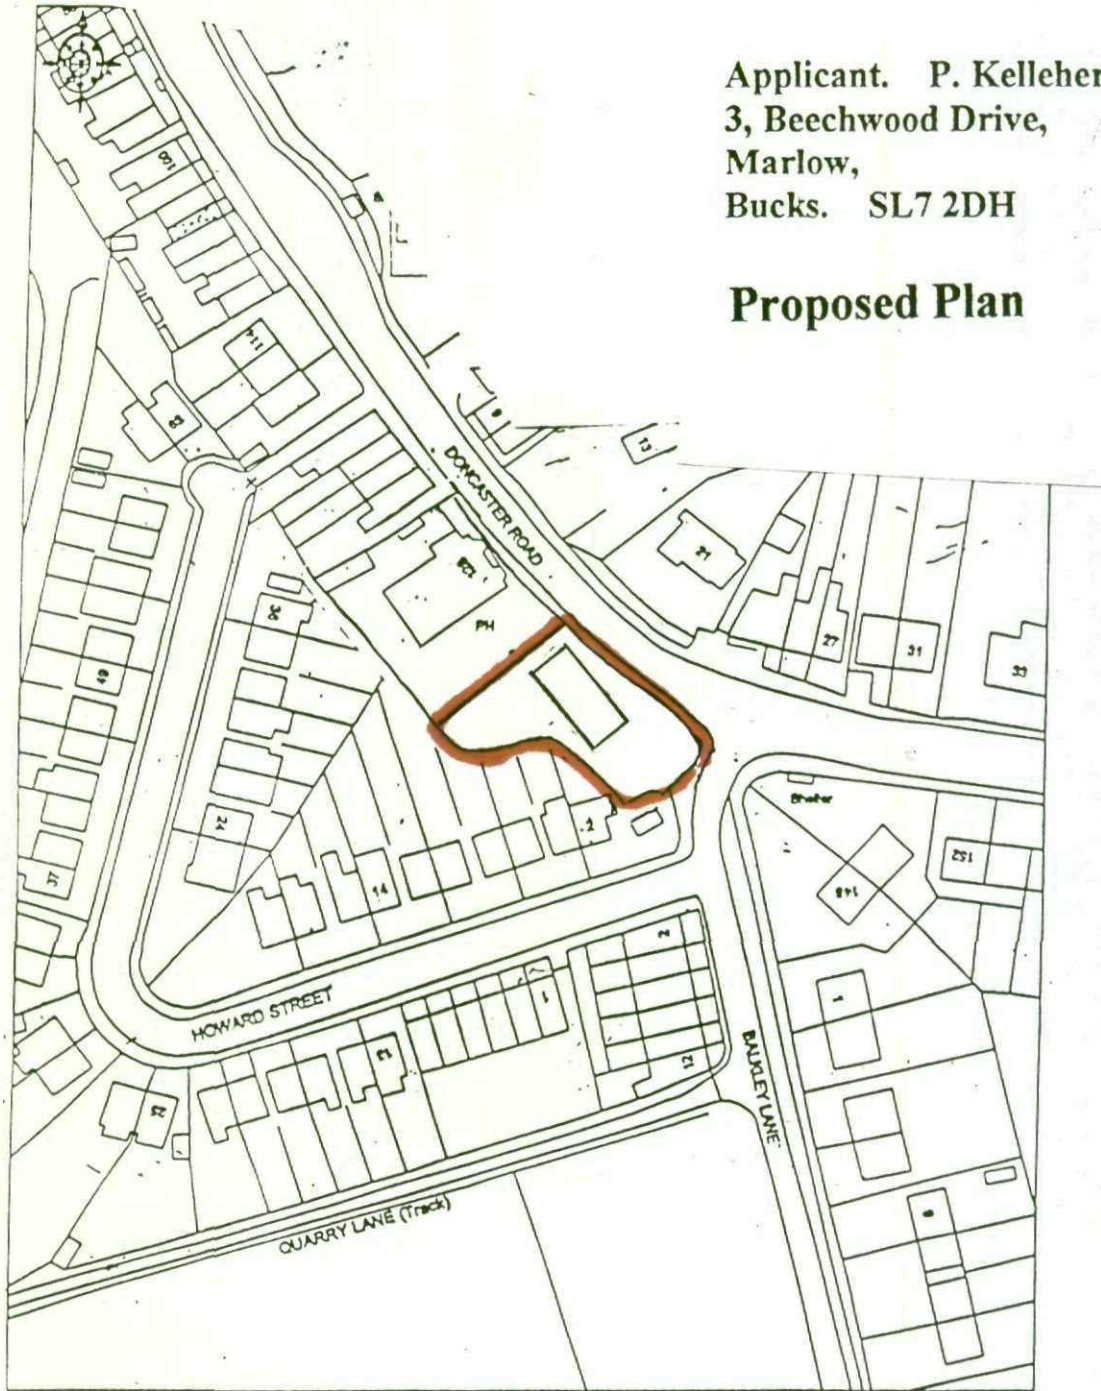

The Station Inn, 128 Doncaster Road, Darfield, S. Yorkshire

Applicant. P. Kelleher
3, Beechwood Drive,
Marlow,
Bucks. SL7 2DH

Proposed Plan

OS Ordnance Survey

© Crown Copyright. All rights reserved. Licence number 100020449. Plotted Scale - 1:1250