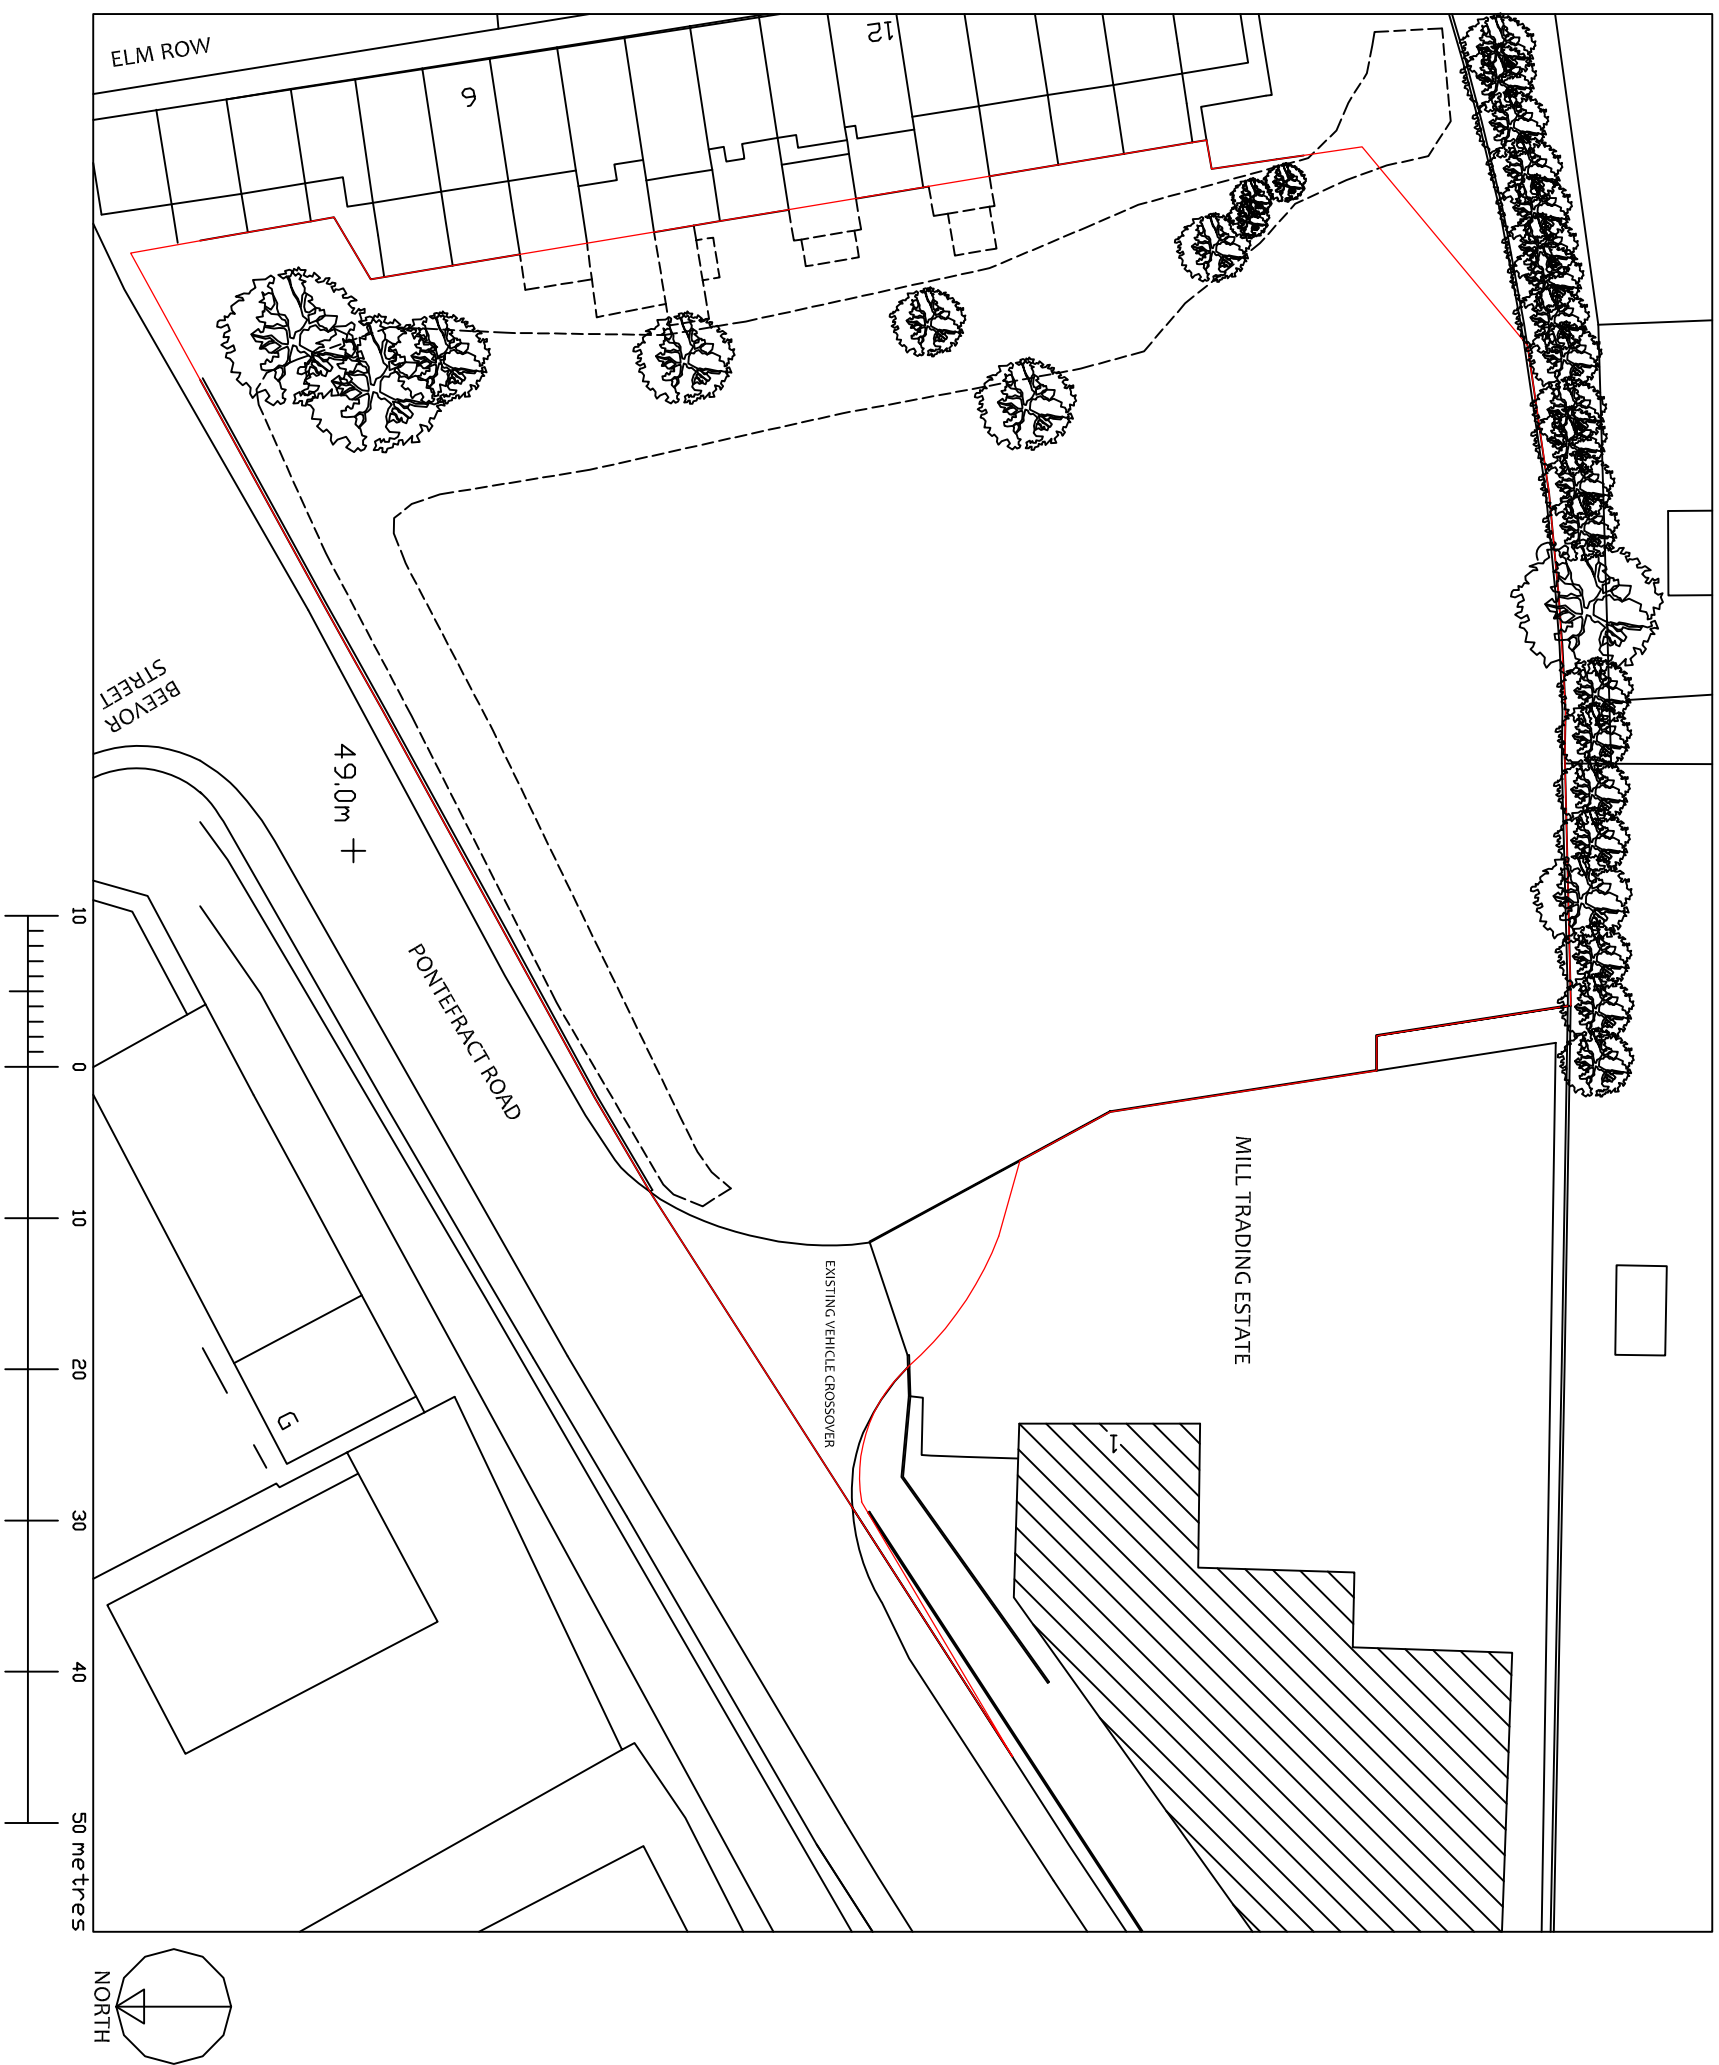

DIMENSIONS IN mm - DO NOT SCALE FROM DRAWING - REFER TO ANNOTATION

Proman Consultancy Ltd.
14 LAPWING VIEW
HORBURY BRIDGE
WAKEFIELD
WF4 5NZ

Tel: 01924 279307
Mobile: 07985 043318

PROJECT MANAGEMENT & ARCHITECTURAL SERVICES
Web: www.promanconsultancy.co.uk EMAIL: info@promanconsultancy.co.uk

Project:

Pure Cars
Pontefract Road
Barnsley, S71 1HF

Drawing Title:

Outline Planning - Location Plan

Drawn:	DK/FMS	Date:	Dec 20	Scale:	1:500@A3
Project No.	1320	Drawing No.	1320-09	Revision:	-