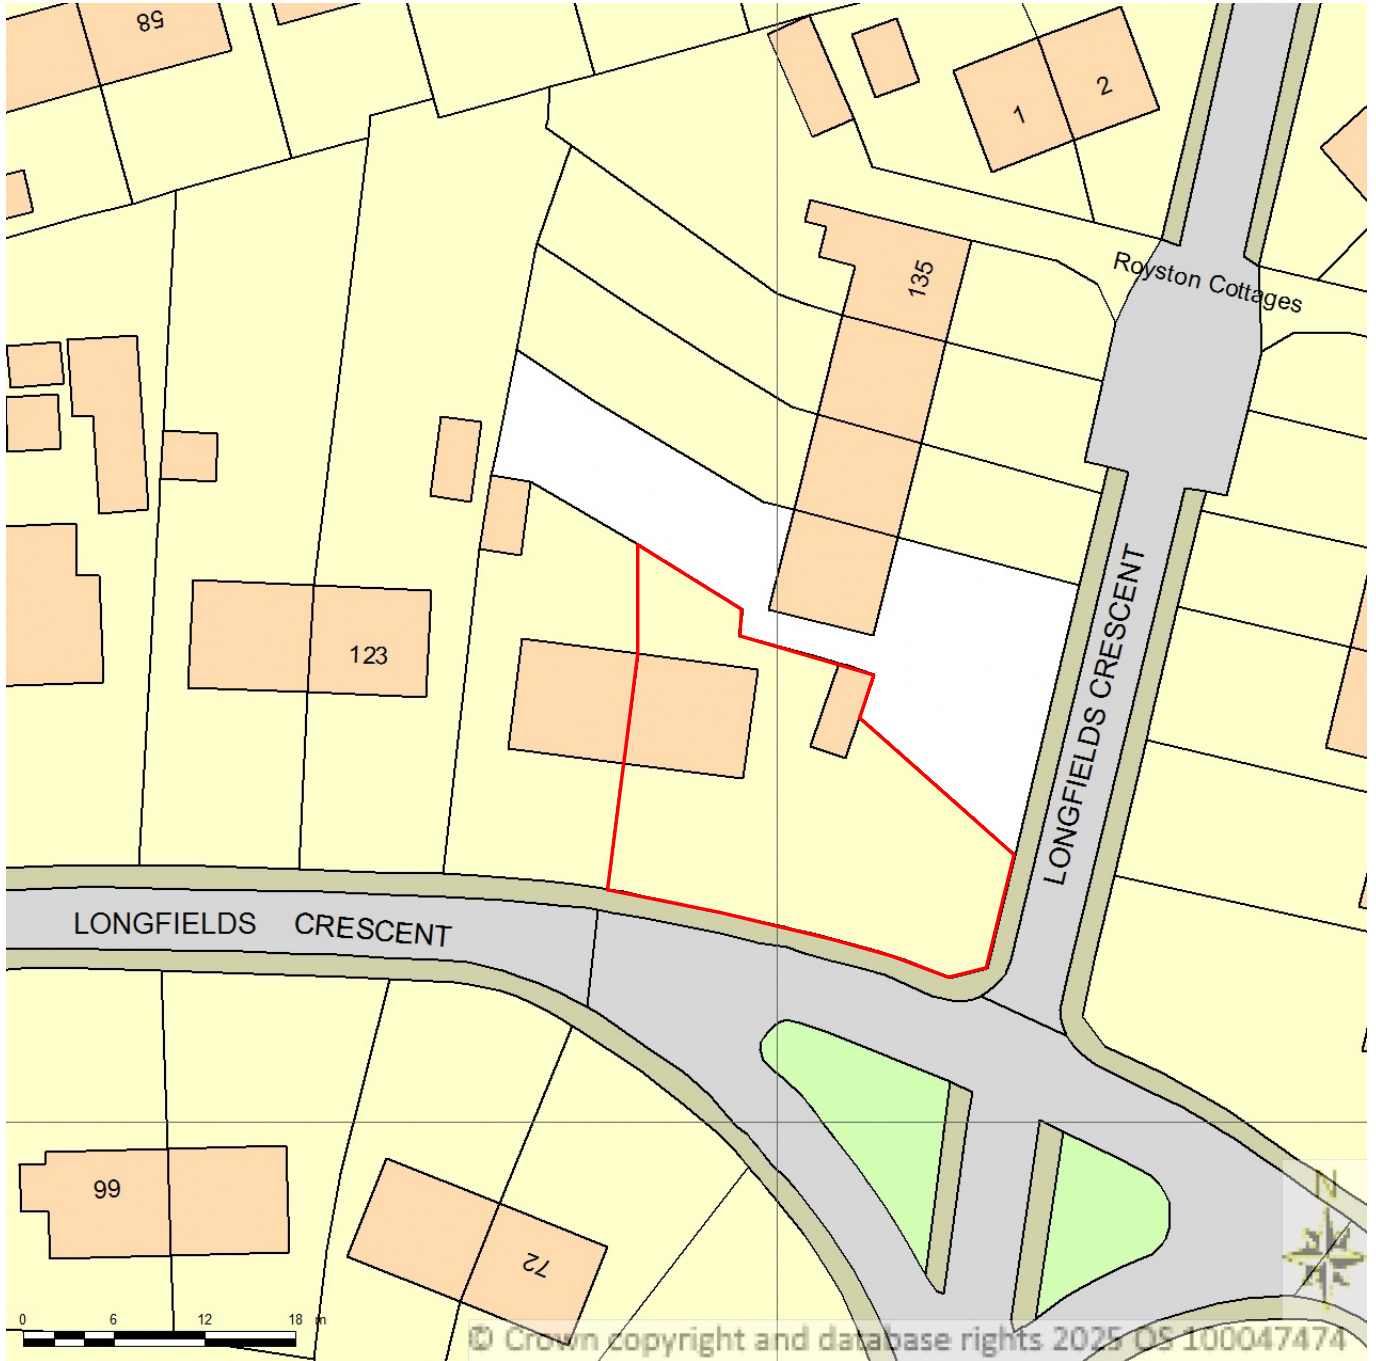

BLOCK/SITE PLAN  
AREA 90m x 90m  
SCALE: 1:500 on A4  
CENTRE COORDINATES: 436894 , 400829

Supplied by Streetwise Maps Ltd  
[www.streetwise.net](http://www.streetwise.net)  
Licence No: 100047474  
14:28:01 22/11/2025