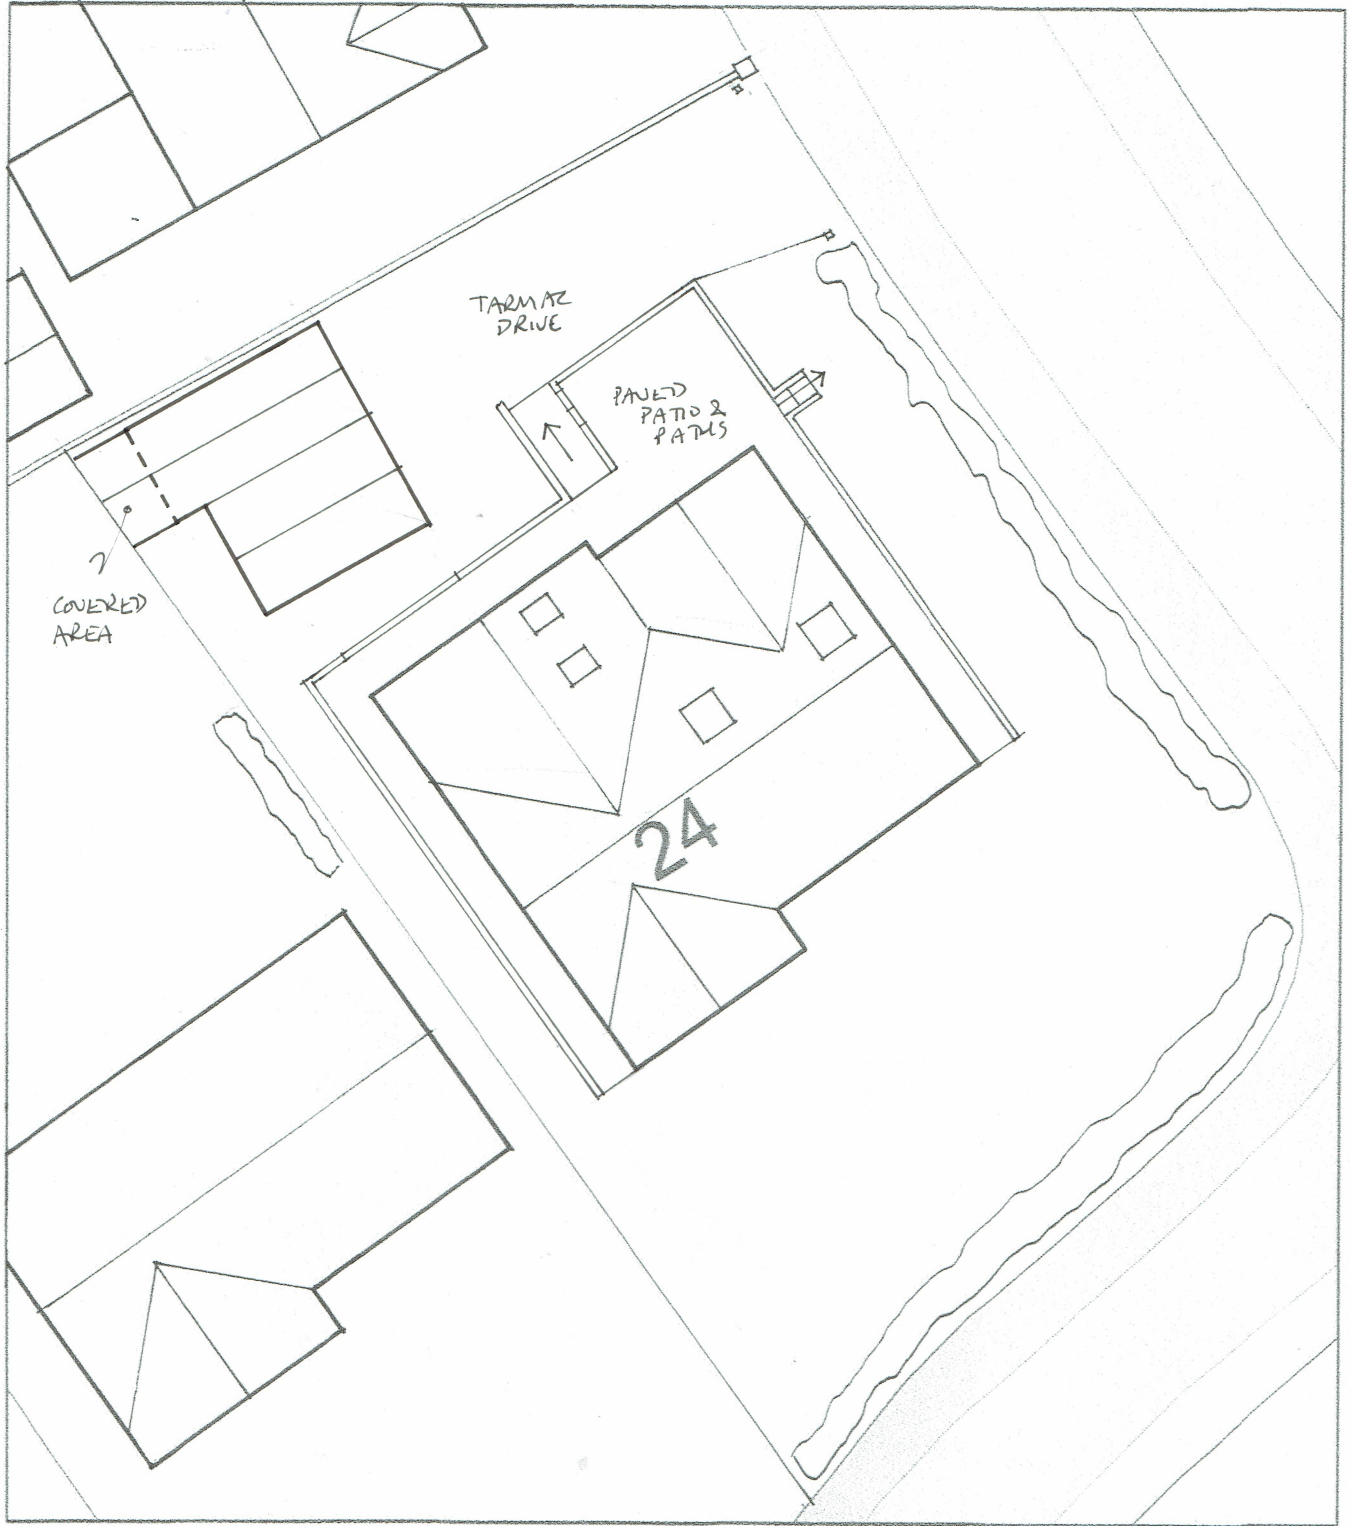

EXISTING  
Site Plan - 24 Birks Lane

Plan Produced for: Kit Building Design

Date Produced: 11 Jun 2026

Plan Reference Number: TQRQM26162154650749

Scale: 1:200 @ A4