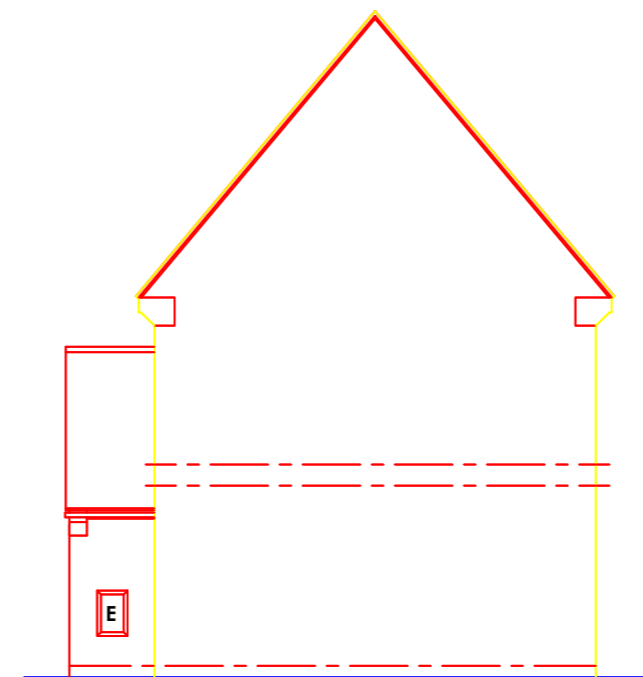

**FRONT ELEVATION**

**REAR ELEVATION**

**SIDE ELEVATION**

**SIDE ELEVATION**

REV D 06-04-16 GARAGE REMOVED  
 REV C 22-03-16 PATIO DOORS REVISED  
 REV B 15-03-16 GARAGE ENLARGED  
 REV A 11-02-16 GARAGE ADDED

Revision:  
 Scale: 1:100 @A3  
 Date: JAN 2016  
 Drawn by:  
 Project: DEVELOPMENT AT  
 NEWSOME AVE  
 WOMBWELL

Title:  
 Type C  
 ELEVATIONS

Drg No :15-126-C3 Rev :D