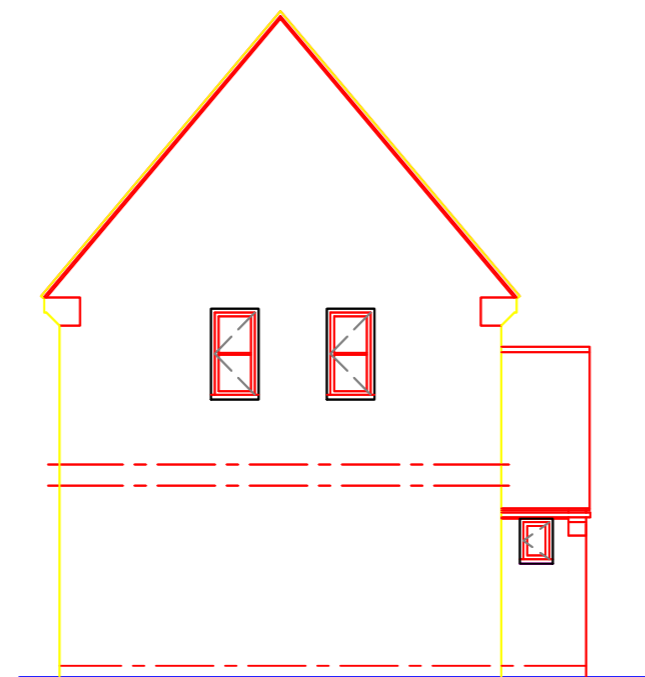

**FRONT ELEVATION**

**REAR ELEVATION**

**SIDE ELEVATION**

**SIDE ELEVATION**

REV D 06-04-16 GARAGE REMOVED  
 REV C 22-03-16 PATIO DOORS REVISED  
 REV B 15-03-16 GARAGE ENLARGED  
 REV A 11-02-16 GARAGE ADDED

Revision:  
 Scale: 1:100 @A3  
 Date: JAN 2016  
 Drawn by:  
 Project: DEVELOPMENT AT  
 NEWSOME AVE  
 WOMBWELL

Title:  
 Type C  
 ELEVATIONS

Drg No :15-126-C3 Rev :D