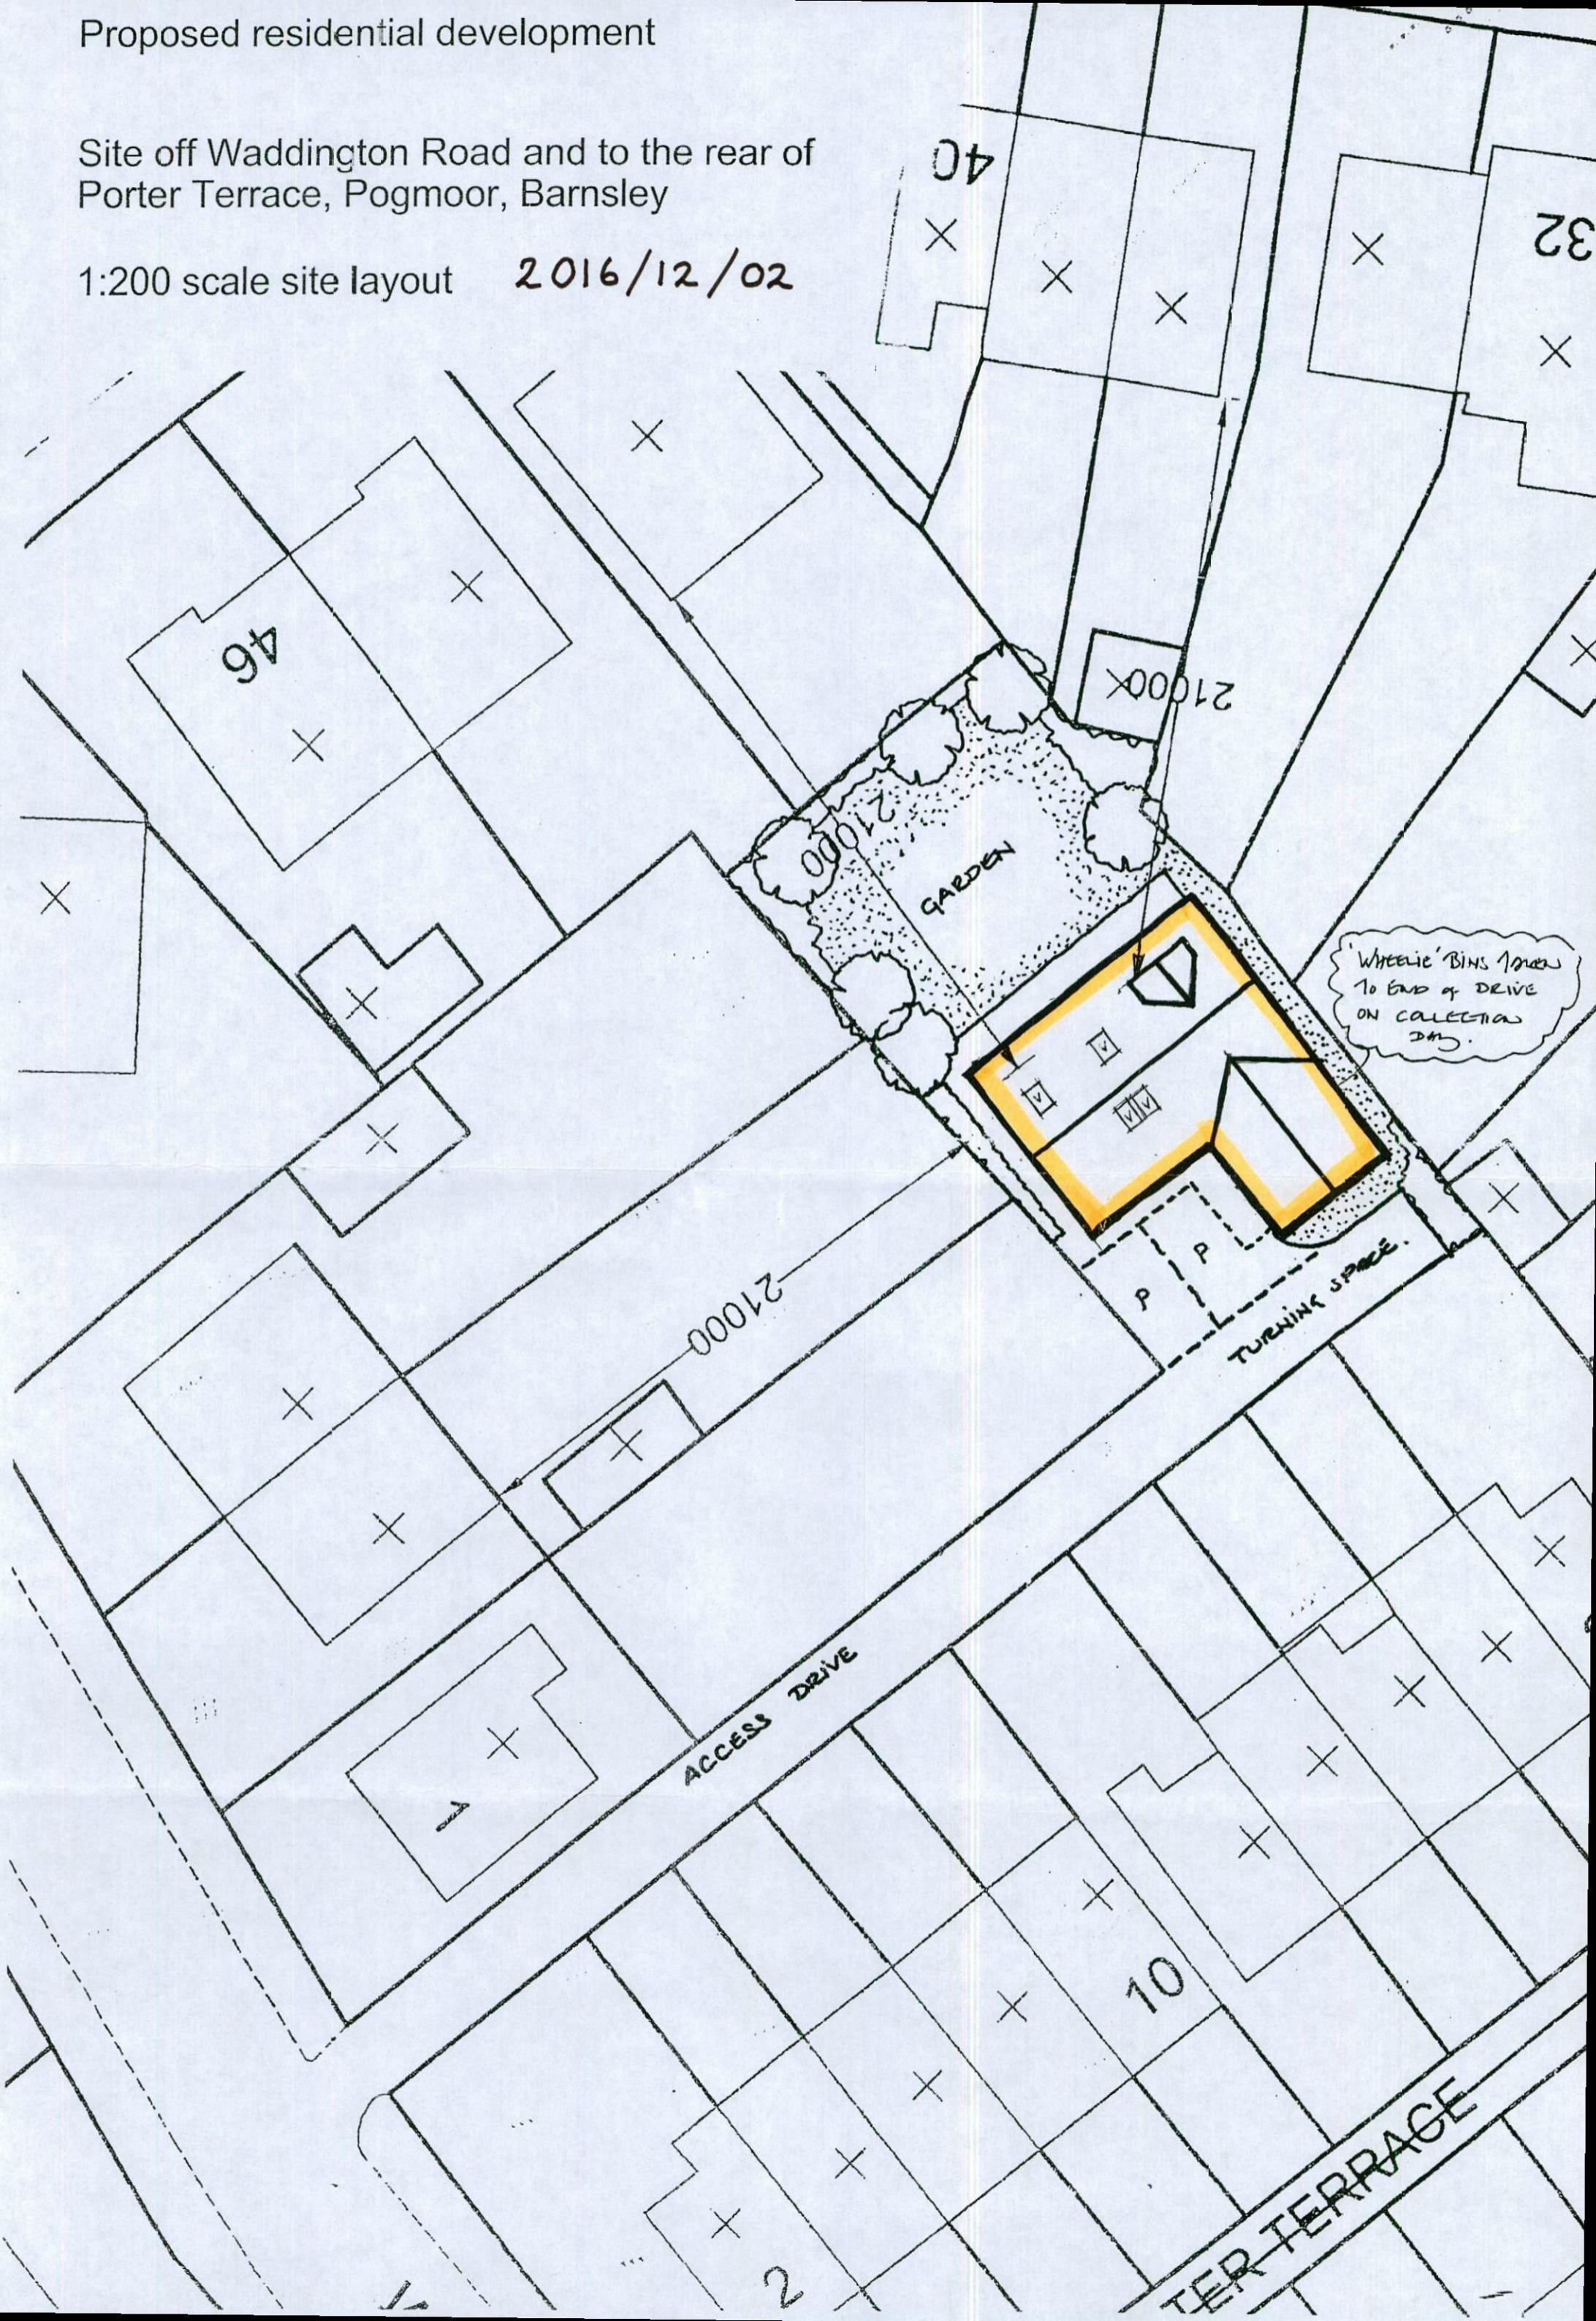

H.M. LAND REGISTRY

TITLE NUMBER

SYK 158124

ORDNANCE SURVEY
PLAN REFERENCE

COUNTY SHEET
SOUTH YORKSHIRE

NATIONAL GRID

SECTION

SE 3206

F

Scale: 1/1250

BARNSELY DISTRICT

© Crown copyright 1976.

Proposed residential development

Site off Waddington Road and to the rear of
Porter Terrace, Pogmoor, Barnsley

1:200 scale site layout 2016/12/02

Wheeler Bins taken
to end of drive
on collection day.

ACCESS DRIVE

TURNING SPACE

PORTER TERRACE

46

40

32

21000

21000