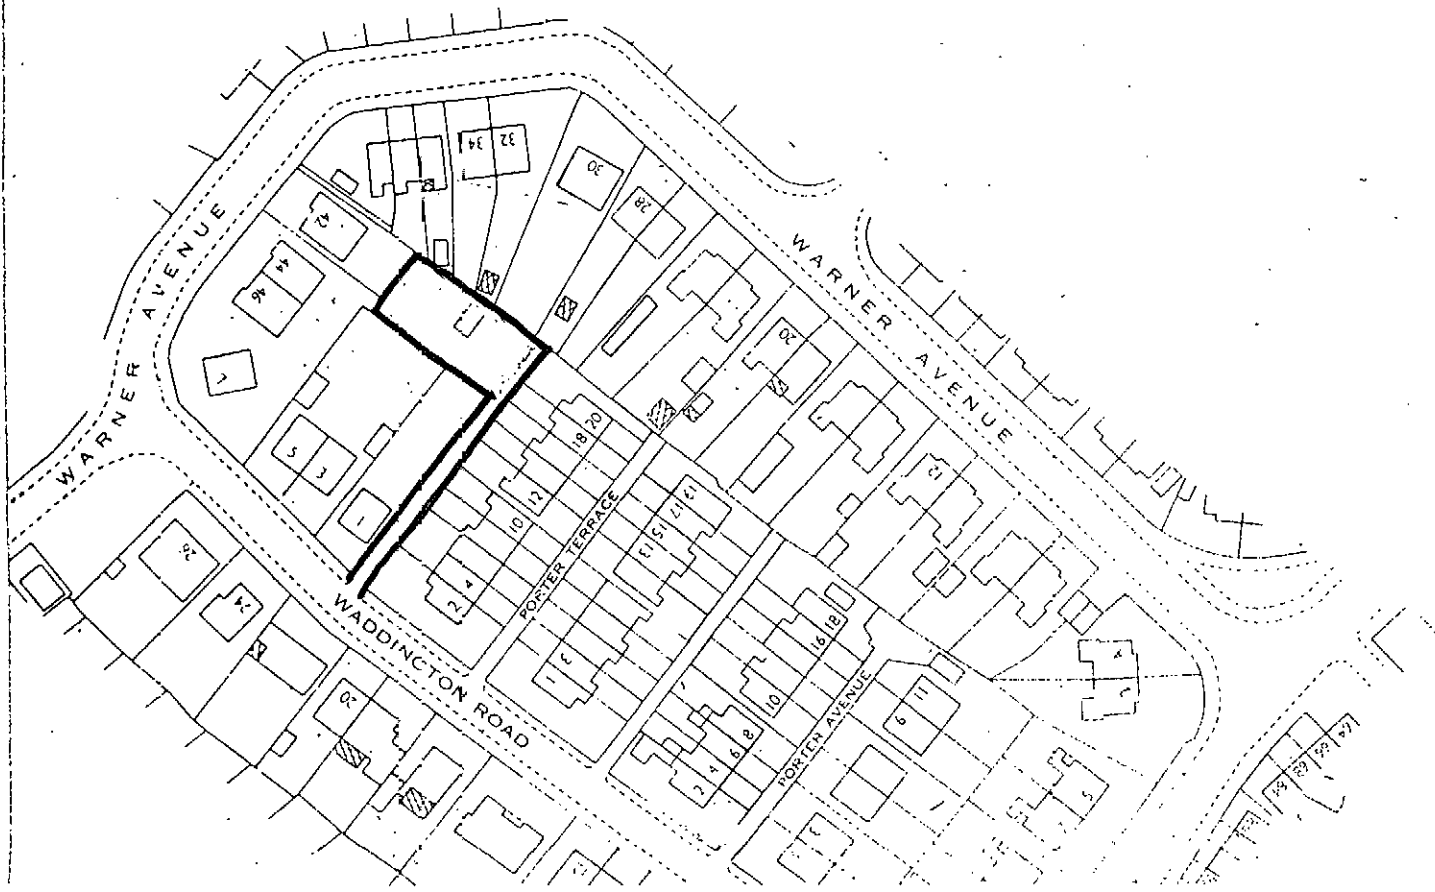

H.M. LAND REGISTRY

TITLE NUMBER

SYK 158124

ORDNANCE SURVEY
PLAN REFERENCE

COUNTY SHEET
SOUTH YORKSHIRE

NATIONAL GRID

SECTION

SE 3206

F

Scale: 1/1250

BARNSELY DISTRICT

© Crown copyright 1976.

Proposed residential development

Site off Waddington Road and to the rear of
Porter Terrace, Pogmoor, Barnsley

1:200 scale site layout 2016/12/02

Wheeler Bins taken
to end of drive
on collection day.

ACCESS DRIVE

TURNING SPACE

PORTER TERRACE

46

40

32

21000

21000