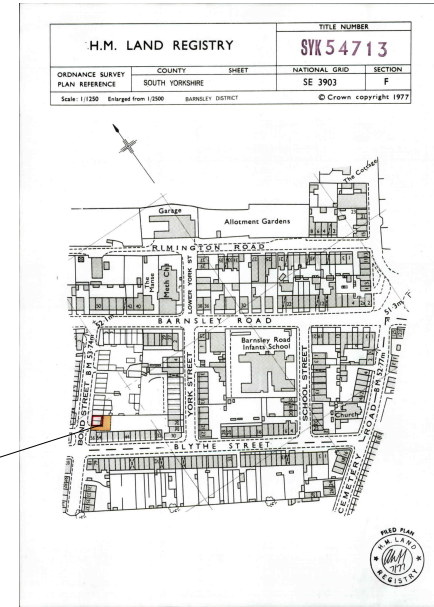

Revision History			
RevID	CHD	Change Name	Date

Company Title

Norton Highfield Ltd
Electric Works
Sheffield
England
S1 2BJ

Drawing Name	
Plans, Rear Fence layout	
Drawing Status	
Planning	
Modified by	Date
Checked by	Date
Drawing Scale	
1:100	1:1250
Layout ID	Revision
A.02.1	1:4.23