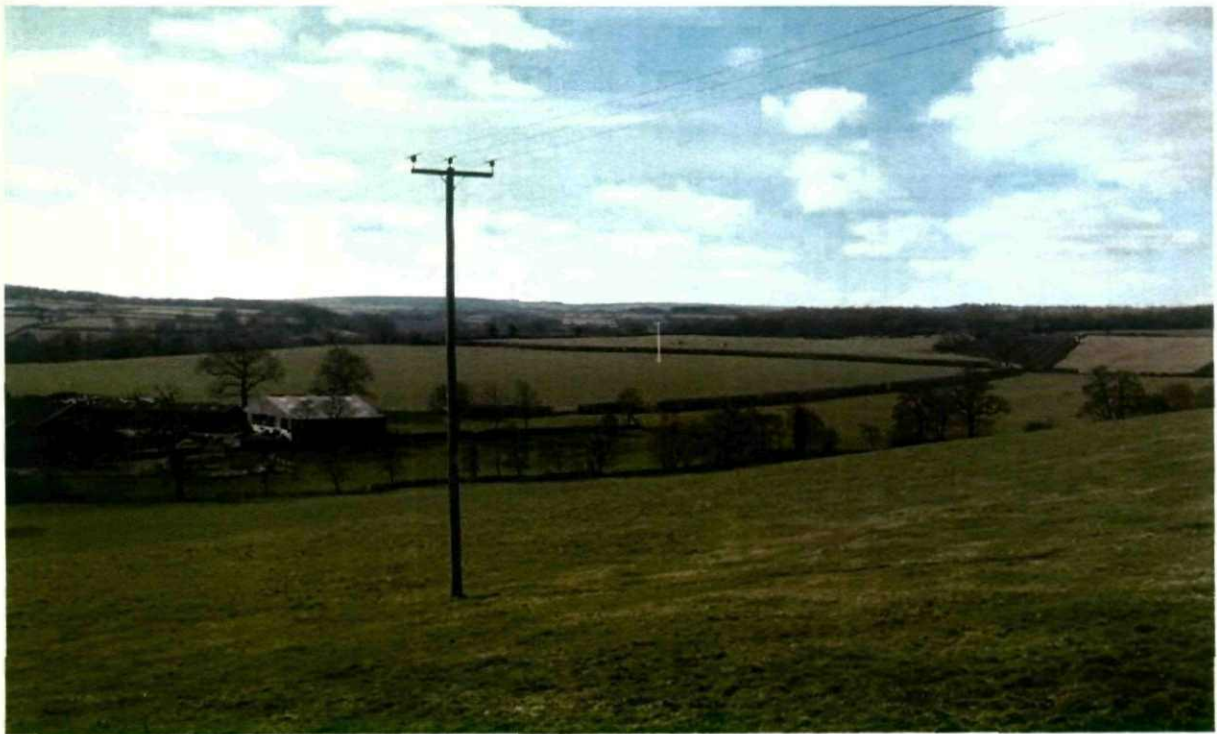

Visual Impact Photomontages

MB091074 - Mr J Williams – Jowett Hall Farm, Barnsley

The following photomontages display how the proposed turbine may appear with regards to the existing farmhouse buildings.

The images were taken from the following locations:-

It is anticipated from the move north, and as can be seen in the photomontages, the turbine will hardly be noticeable from location 1, and not visible at all from locations 2 and 3.

Images from nearby visually sensitive locations.