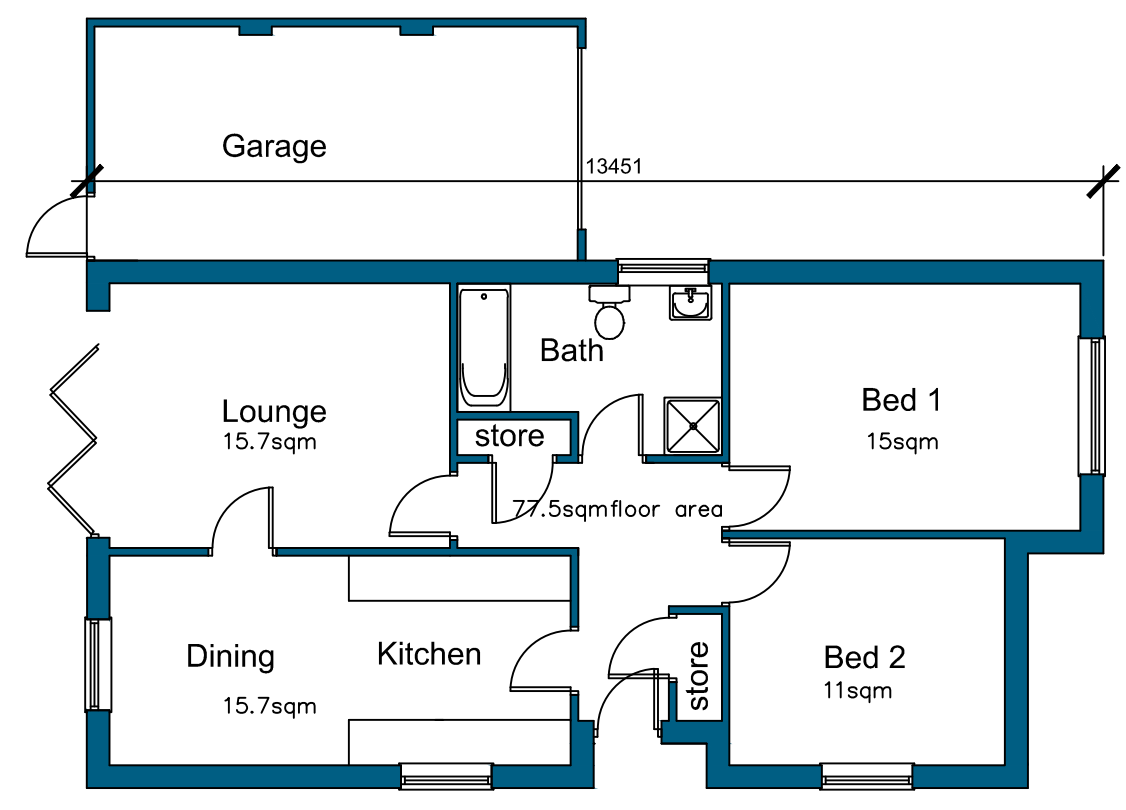

NORTH EAST ELEVATION

SOUTH EAST ELEVATION

SOUTH WEST ELEVATION

NORTH WEST ELEVATION

PLAN

		OFFICE ONE, DRILL HALL, 11 EASTGATE, BARNSELEY, S70 2EU		Phone: 01226 208482 Email: info@whiteagus.co.uk Web: www.whiteagus.co.uk	
Project: RESIDENTIAL DEVELOPMENT AT ROYSTON W.M.C. CHURCH STREET ROYSTON, BARNSELEY				Client: AVEY HOMES LTD	
Drawing Title: PLANS AND ELEVATIONS PLOT 1		Date: JUNE 2024	Scale: 1:100 @ A3	Ref: 23-227	
		Dwg. No. 01	Rev. A		
Date	Suffix	Description	Date	Suffix	Description
19/07/2024	A	REVISED TO ELECTRIC CABLE POSITION			