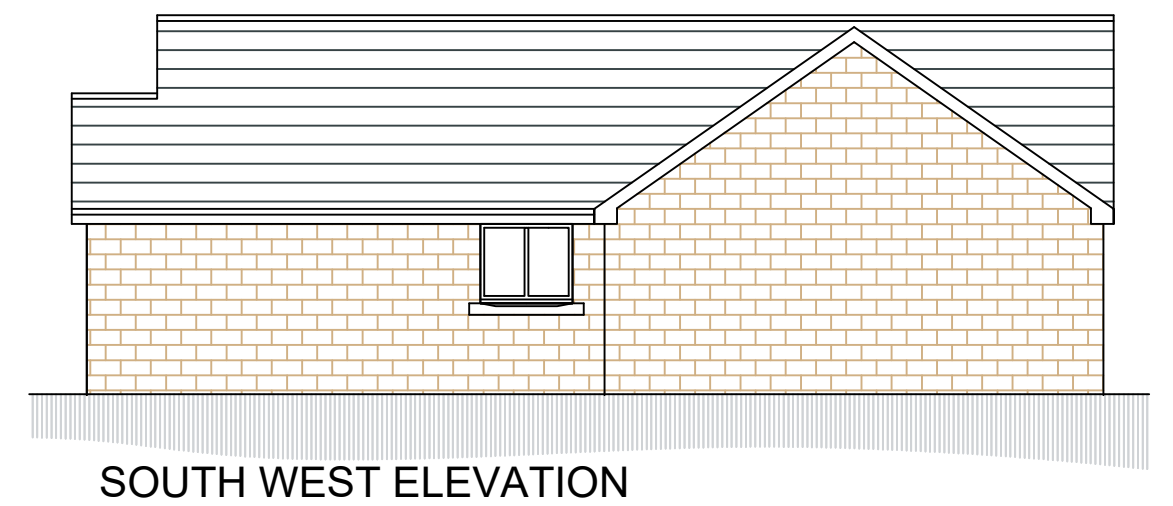

NORTH EAST ELEVATION

SOUTH EAST ELEVATION

SOUTH WEST ELEVATION

NORTH WEST ELEVATION

PLAN

		OFFICE ONE, DRILL HALL, 11 EASTGATE, BARNSELEY, S70 2EU		Phone: 01226 208482 Email: info@whiteagus.co.uk Web: www.whiteagus.co.uk	
Project: RESIDENTIAL DEVELOPMENT AT ROYSTON W.M.C. CHURCH STREET ROYSTON, BARNSELEY				Client: AVEY HOMES LTD	
Drawing Title: PLANS AND ELEVATIONS PLOT 1		Date: JUNE 2024	Scale: 1:100 @ A3	Ref: 23-227	
		Dwg. No. 01	Rev. A		
Date	Suffix	Description	Date	Suffix	Description
19/07/2024	A	REVISED TO ELECTRIC CABLE POSITION			