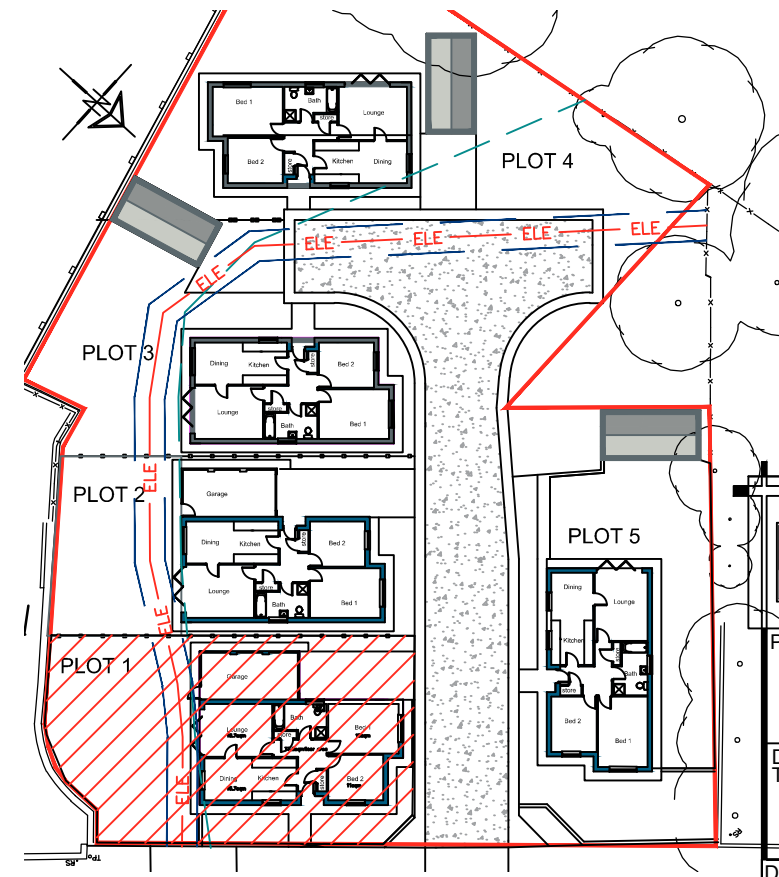

NORTH EAST ELEVATION

SOUTH EAST ELEVATION

SOUTH WEST ELEVATION

NORTH WEST ELEVATION

PLAN

		OFFICE ONE, DRILL HALL, 11 EASTGATE, BARNSELEY, S70 2EU		Phone: 01226 208482 Email: info@whiteagus.co.uk Web: www.whiteagus.co.uk	
Project: RESIDENTIAL DEVELOPMENT AT ROYSTON W.M.C. CHURCH STREET ROYSTON, BARNSELEY				Client: AVEY HOMES LTD	
Drawing Title: PLANS AND ELEVATIONS PLOT 1		Date: JUNE 2024	Scale: 1:100 @ A3	Ref: 23-227	
		Dwg. No. 01	Rev. A		
Date	Suffix	Description	Date	Suffix	Description
19/07/2024	A	REVISED TO ELECTRIC CABLE POSITION			