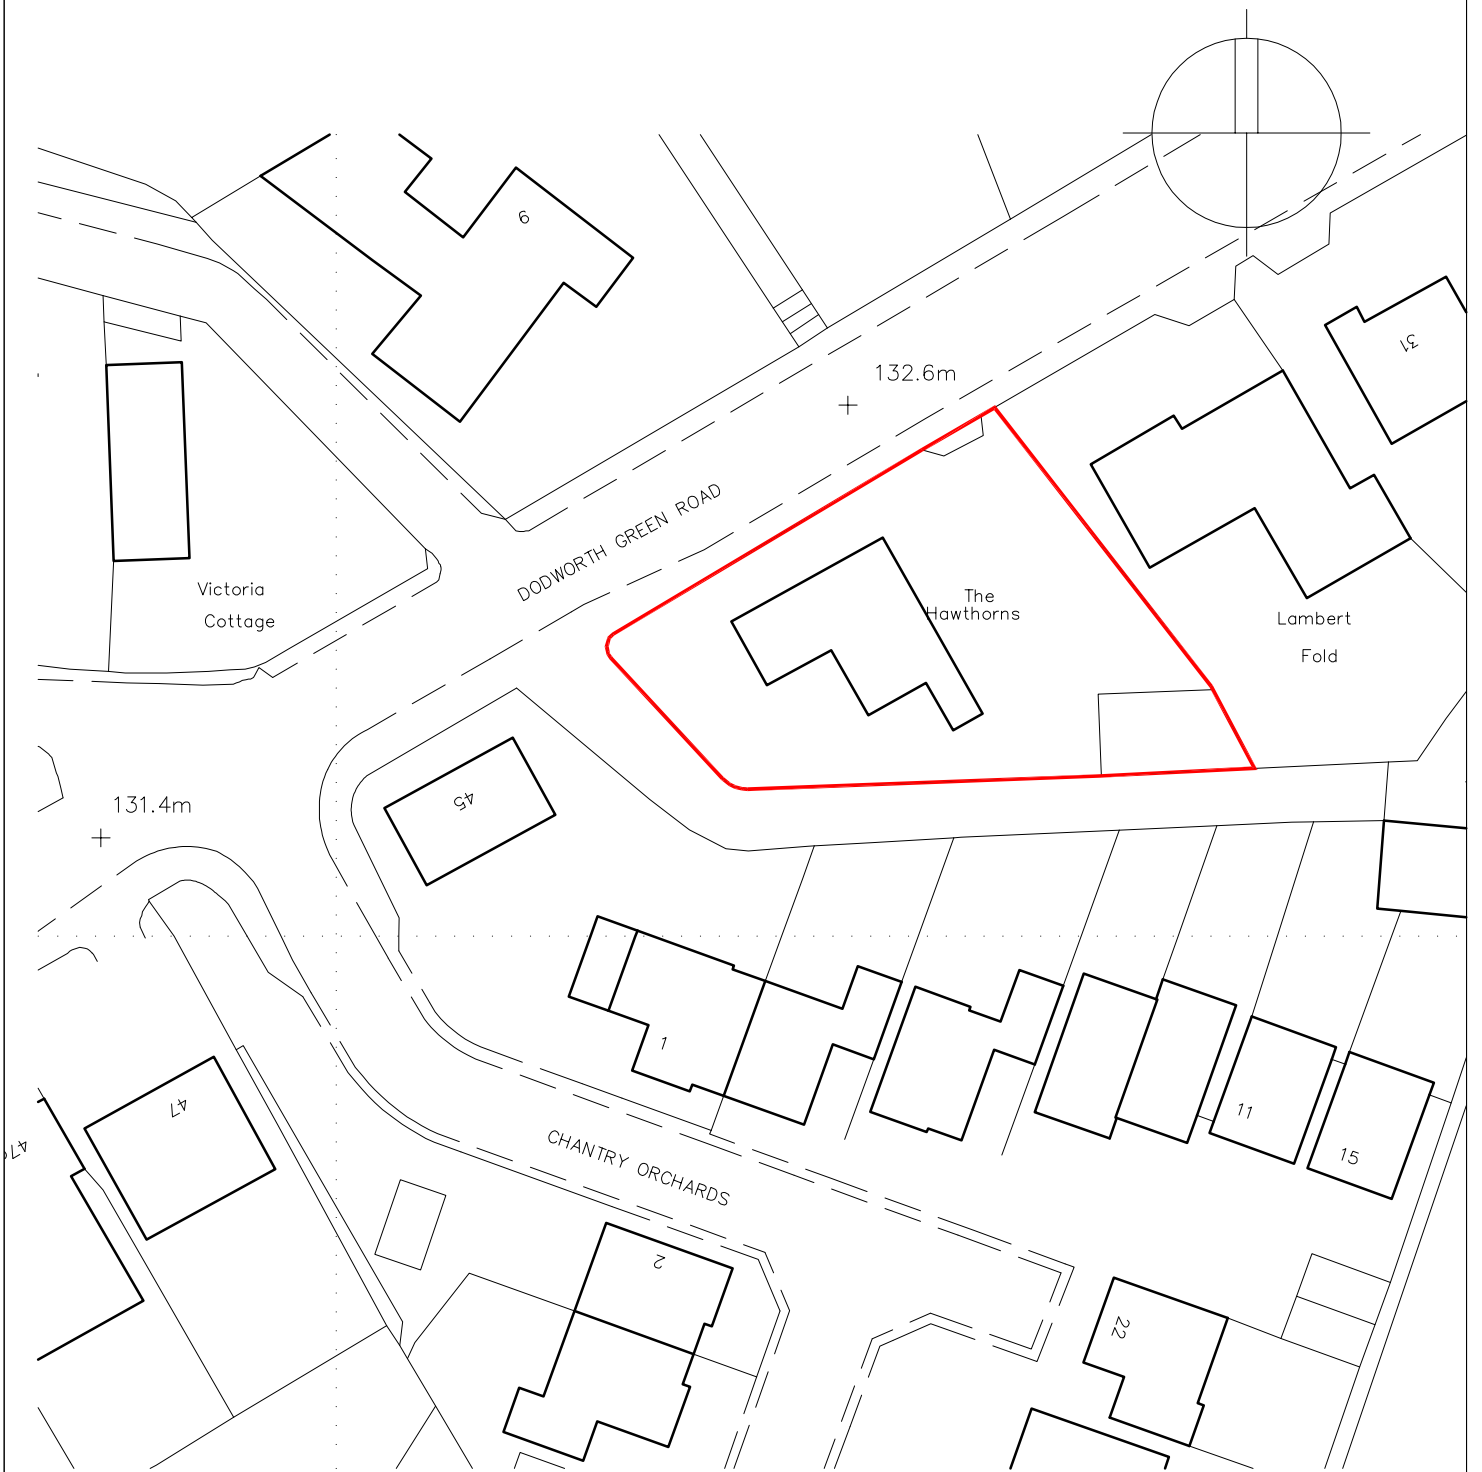

North

Ordnance Survey (c) Crown Copyright 2011.  
All rights reserved. Licence number 100020449

**THE HAWTHORNES**  
**DODWORTH GREEN ROAD**  
**DODWORTH**  
**BARNSELY**

**BLOCK PLAN**

Scale 1:500

Date Dec 11